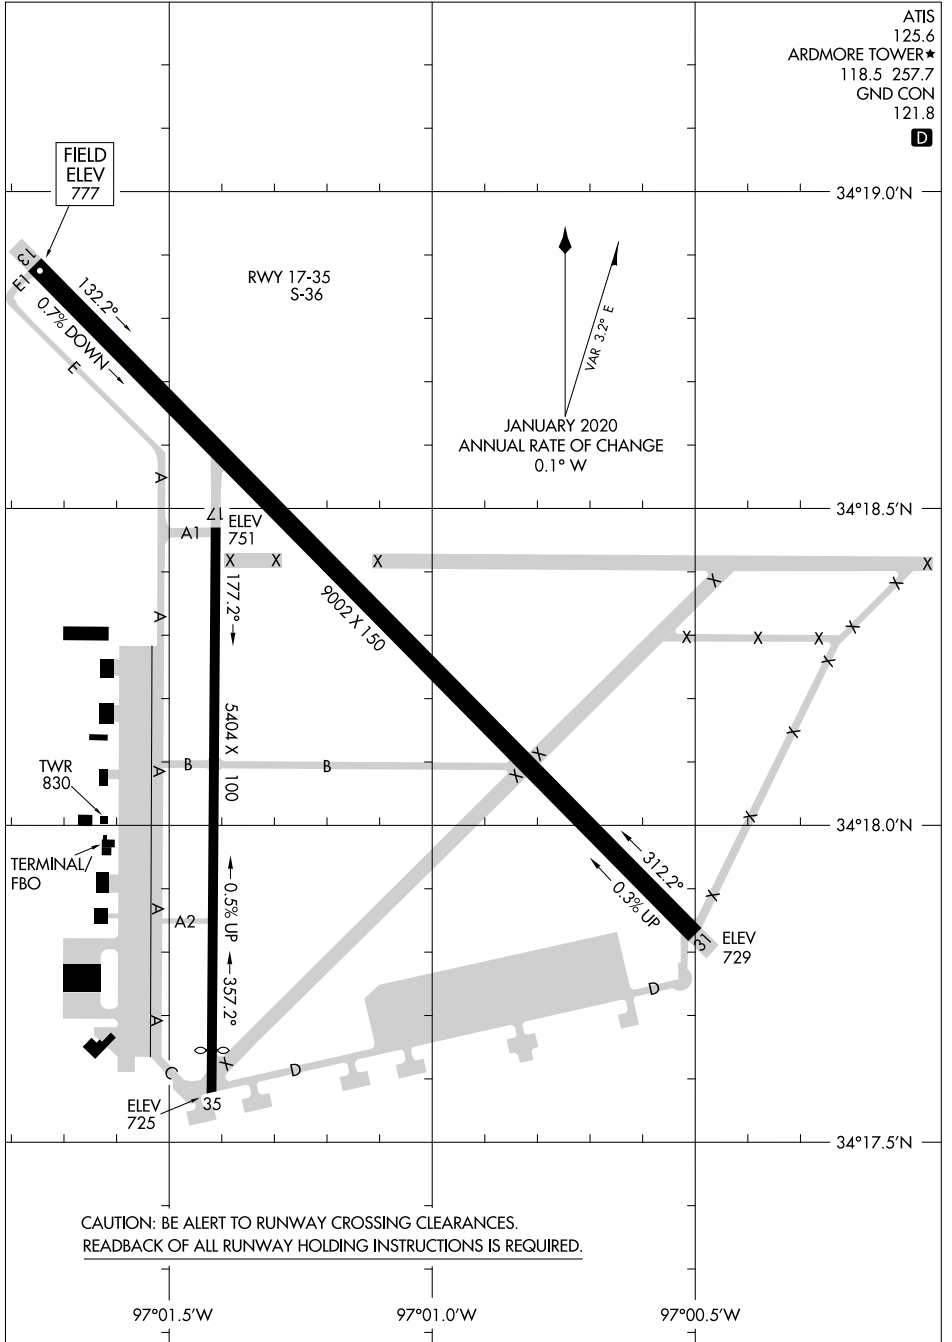

# AIRPORT DIAGRAM

AL-22 (FAA)

ARDMORE MUNI (ADM)  
ARDMORE, OKLAHOMA

ATIS  
125.6  
ARDMORE TOWER★  
118.5 257.7  
GND CON  
121.8

CAUTION: BE ALERT TO RUNWAY CROSSING CLEARANCES.  
READBACK OF ALL RUNWAY HOLDING INSTRUCTIONS IS REQUIRED.

SC-1, 27 JAN 2022 to 24 FEB 2022

SC-1, 27 JAN 2022 to 24 FEB 2022

# AIRPORT DIAGRAM

ARDMORE, OKLAHOMA  
ARDMORE MUNI (ADM)