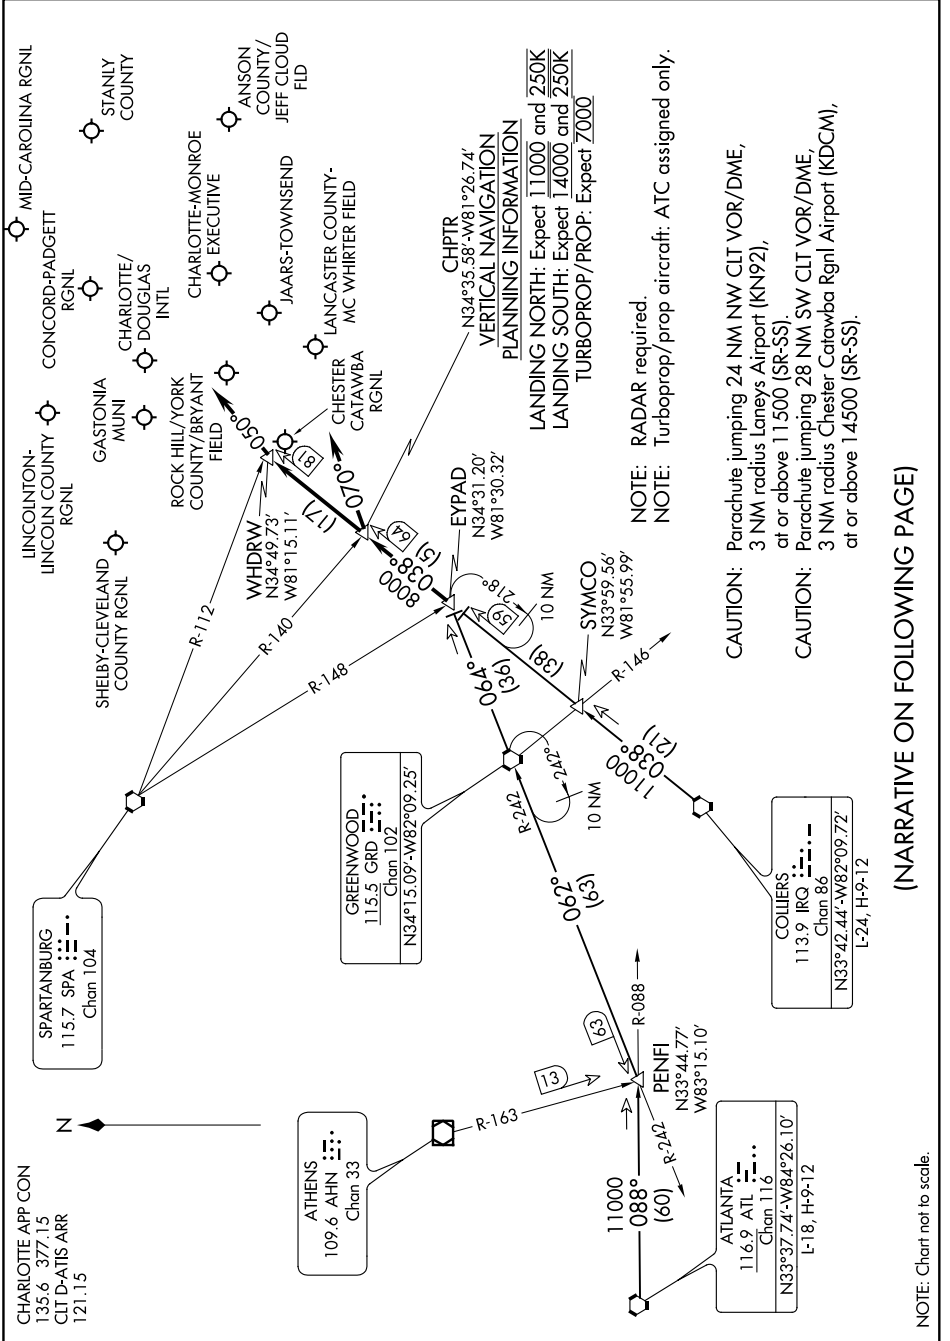

# CHPTR THREE ARRIVAL

CHARLOTTE, NORTH CAROLINA

SE-2, 27 JAN 2022 to 24 FEB 2022

(NARRATIVE ON FOLLOWING PAGE)

NOTE: Chart not to scale.

SE-2, 27 JAN 2022 to 24 FEB 2022

# CHPTR THREE ARRIVAL

CHARLOTTE, NORTH CAROLINA