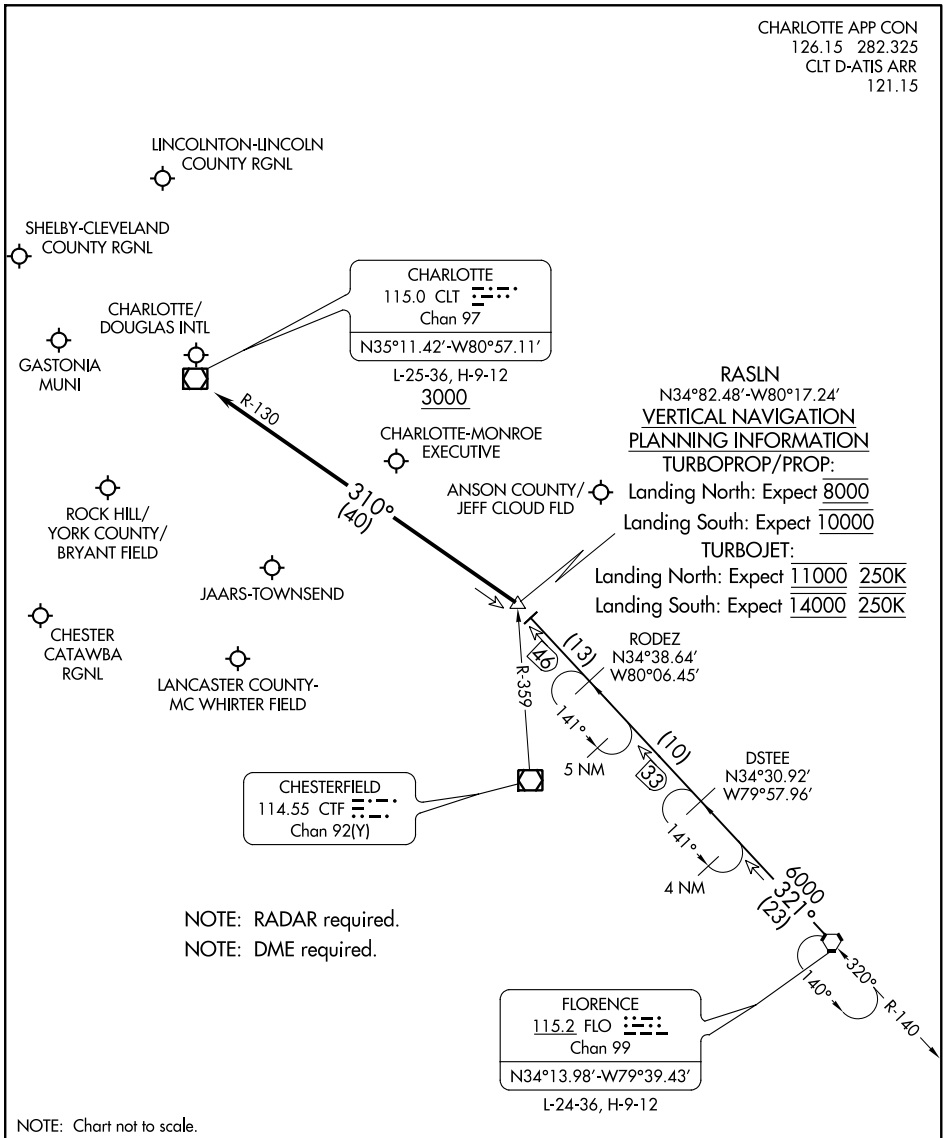

# RASLN THREE ARRIVAL

CHARLOTTE, NORTH CAROLINA

CHARLOTTE APP CON  
126.15 282.325  
CLT D-ATIS ARR  
121.15

SE-2, 27 JAN 2022 to 24 FEB 2022

SE-2, 27 JAN 2022 to 24 FEB 2022

## ARRIVAL ROUTE DESCRIPTION

FLORENCE TRANSITION (FLO.RASLN3): From over FLO VORTAC on FLO R-321 to RASLN INT. Thence . . . .

. . . . from RASLN on CLT R-130 to cross CLT VOR/DME at or above 3000. Expect RADAR vectors to destination airport or final approach course prior to CLT VOR/DME.

# RASLN THREE ARRIVAL

CHARLOTTE, NORTH CAROLINA