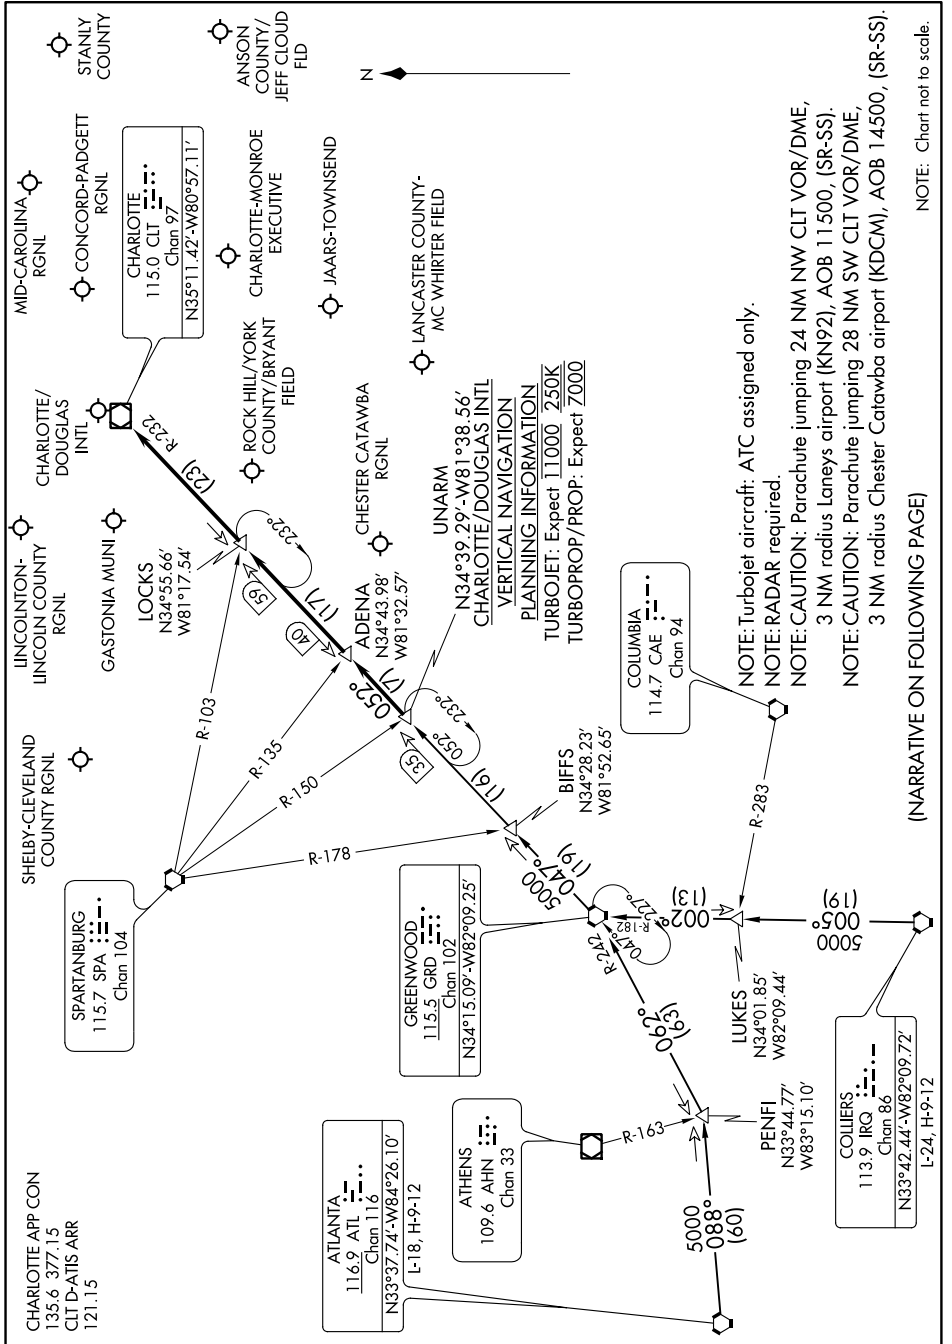

# UNARM SIX ARRIVAL

CHARLOTTE, NORTH CAROLINA

SE-2, 27 JAN 2022 to 24 FEB 2022

(NARRATIVE ON FOLLOWING PAGE)

NOTE: Chart not to scale.

SE-2, 27 JAN 2022 to 24 FEB 2022

# UNARM SIX ARRIVAL

CHARLOTTE, NORTH CAROLINA