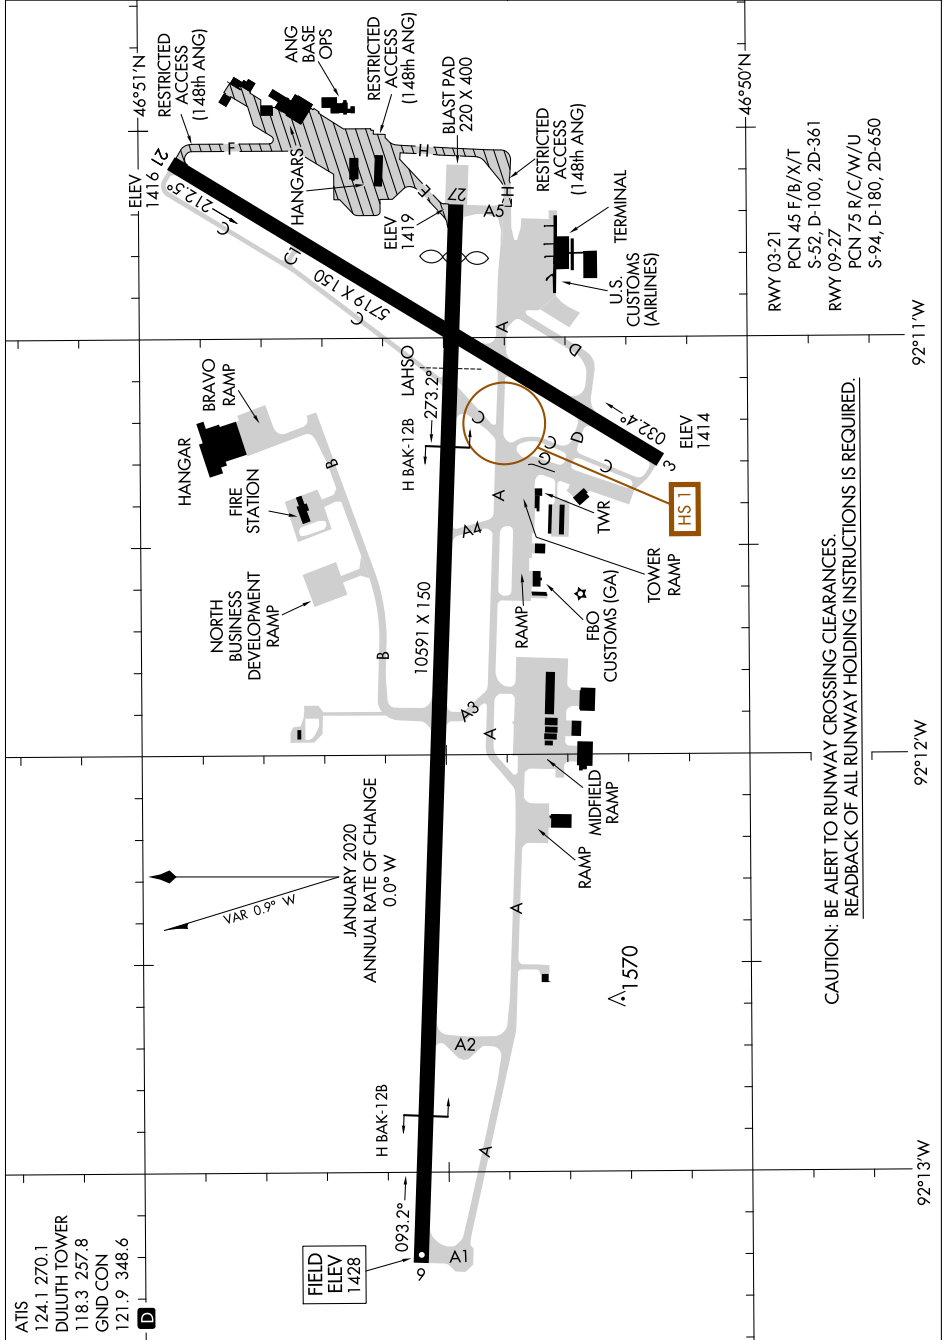

AIRPORT DIAGRAM

AL-125 (FAA)

DULUTH INTL (DLH)
DULUTH, MINNESOTA

NC-1, 27 JAN 2022 to 24 FEB 2022

CAUTION: BE ALERT TO RUNWAY CROSSING CLEARANCES.
READBACK OF ALL RUNWAY HOLDING INSTRUCTIONS IS REQUIRED.

AIRPORT DIAGRAM

DULUTH, MINNESOTA
DULUTH INTL (DLH)

NC-1, 27 JAN 2022 to 24 FEB 2022