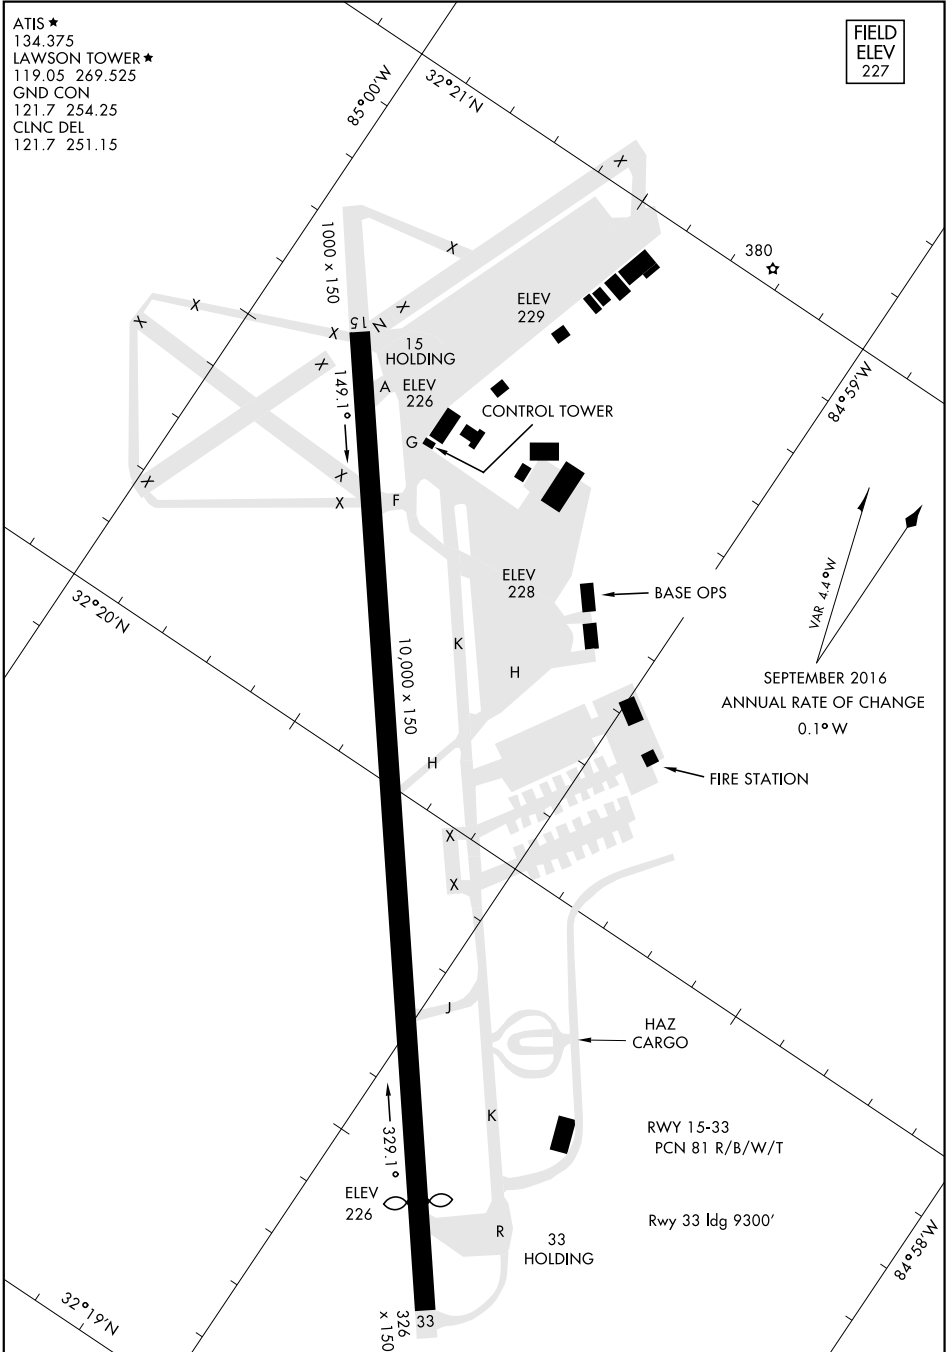

AIRPORT DIAGRAM

ATIS ★
 134.375
 LAWSON TOWER ★
 119.05 269.525
 GND CON
 121.7 254.25
 CLNC DEL
 121.7 251.15

FIELD
 ELEV
 227

SE-4, 27 JAN 2022 to 24 FEB 2022

SE-4, 27 JAN 2022 to 24 FEB 2022

AIRPORT DIAGRAM