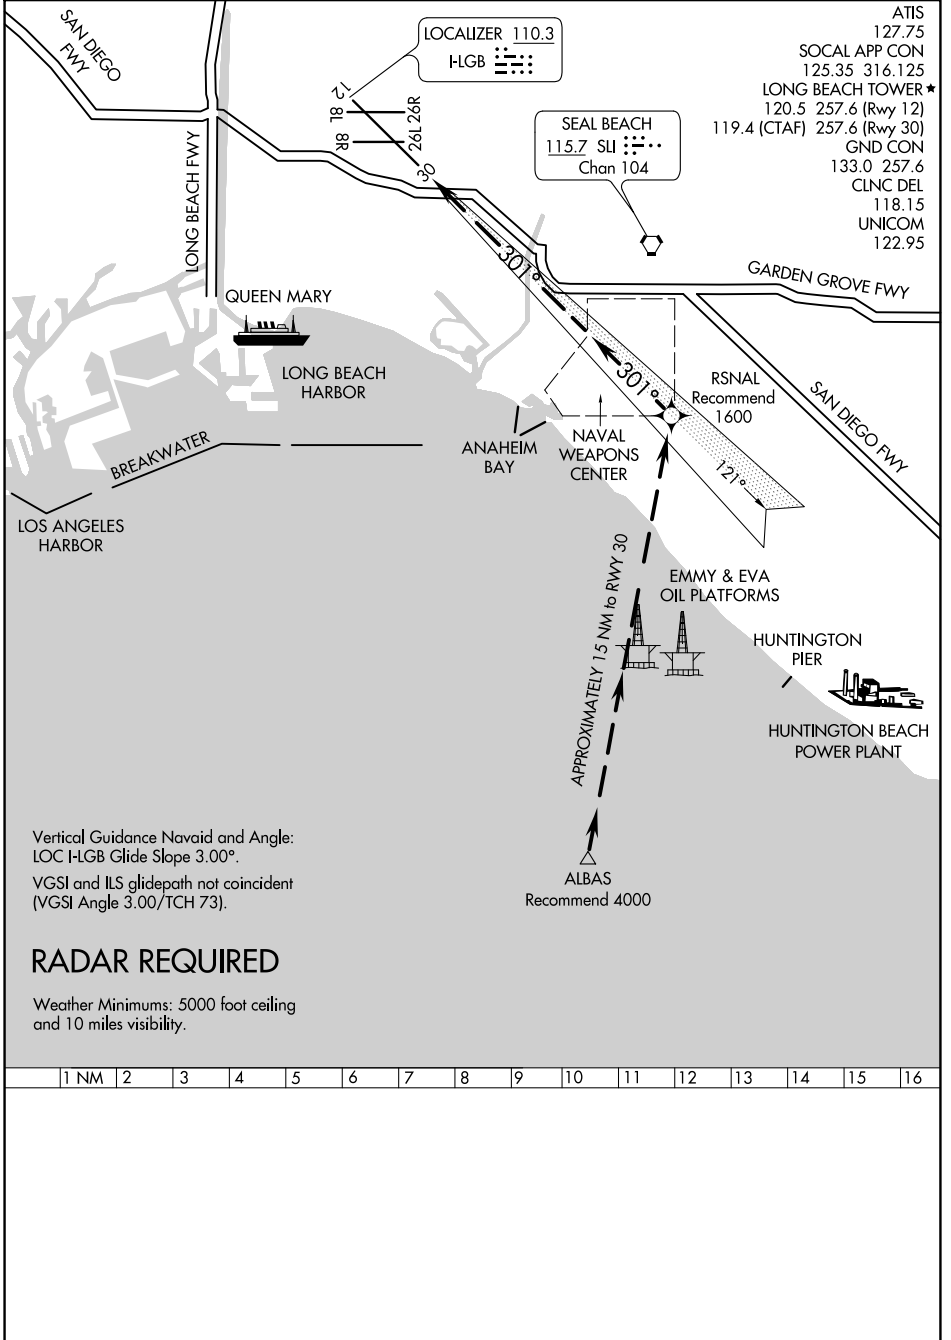

ARSENAL VISUAL RWY 30

AL-236 (FAA)

LONG BEACH (DAUGHERTY FLD) (LGB)
LONG BEACH, CALIFORNIA

SW-3, 27 JAN 2022 to 24 FEB 2022

SW-3, 27 JAN 2022 to 24 FEB 2022

ARSENAL VISUAL RWY 30

Orig-A 19JUL18

33°49'N-118°09'W

LONG BEACH, CALIFORNIA
LONG BEACH (DAUGHERTY FLD) (LGB)