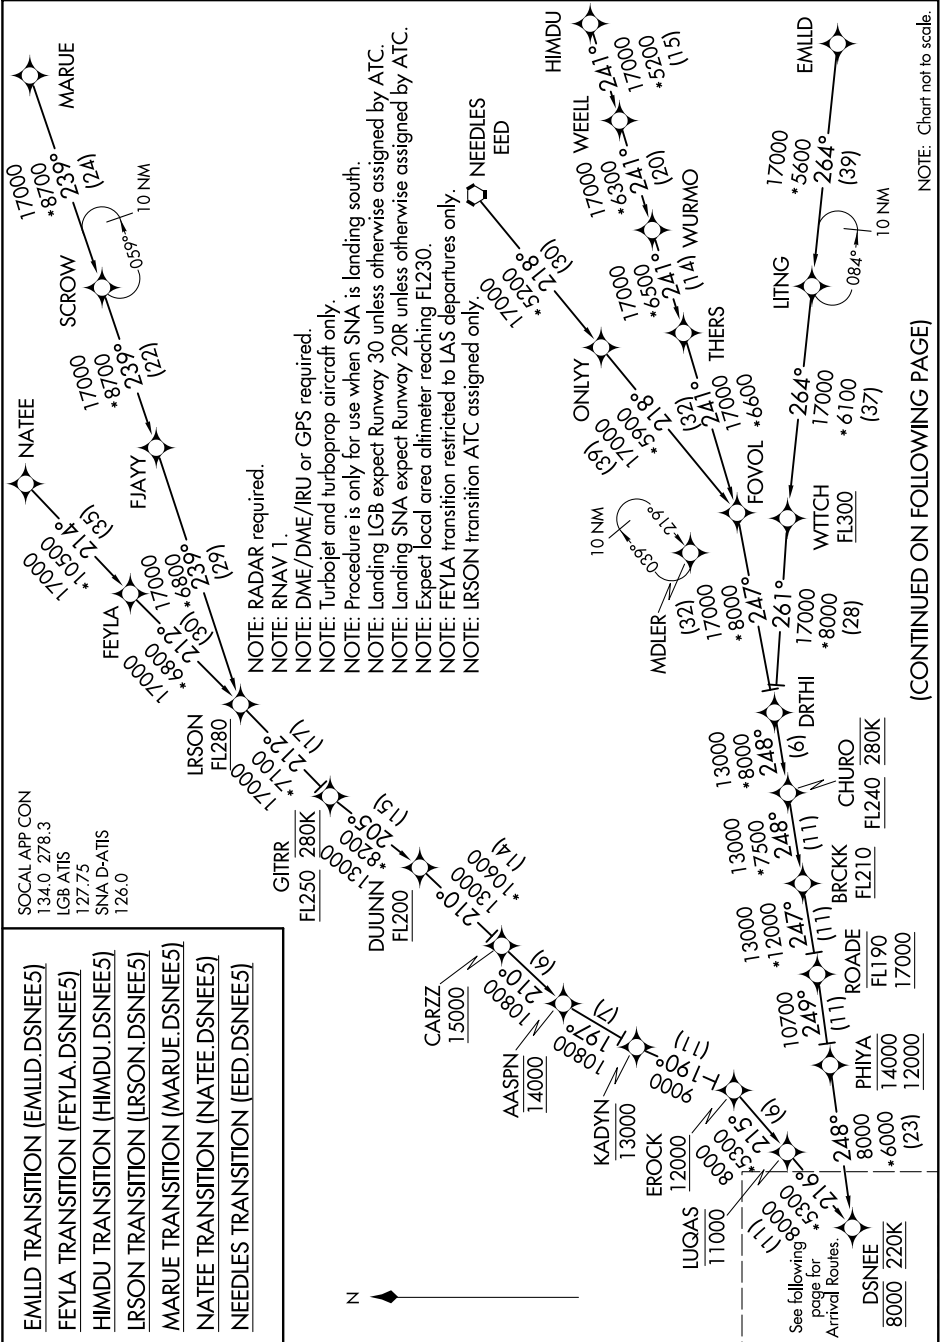

DSNEE FIVE ARRIVAL (RNAV) Transition Routes

LONG BEACH, CALIFORNIA

SW-3, 27 JAN 2022 to 24 FEB 2022

(CONTINUED ON FOLLOWING PAGE)

SW-3, 27 JAN 2022 to 24 FEB 2022

DSNEE FIVE ARRIVAL (RNAV) Transition Routes

LONG BEACH, CALIFORNIA