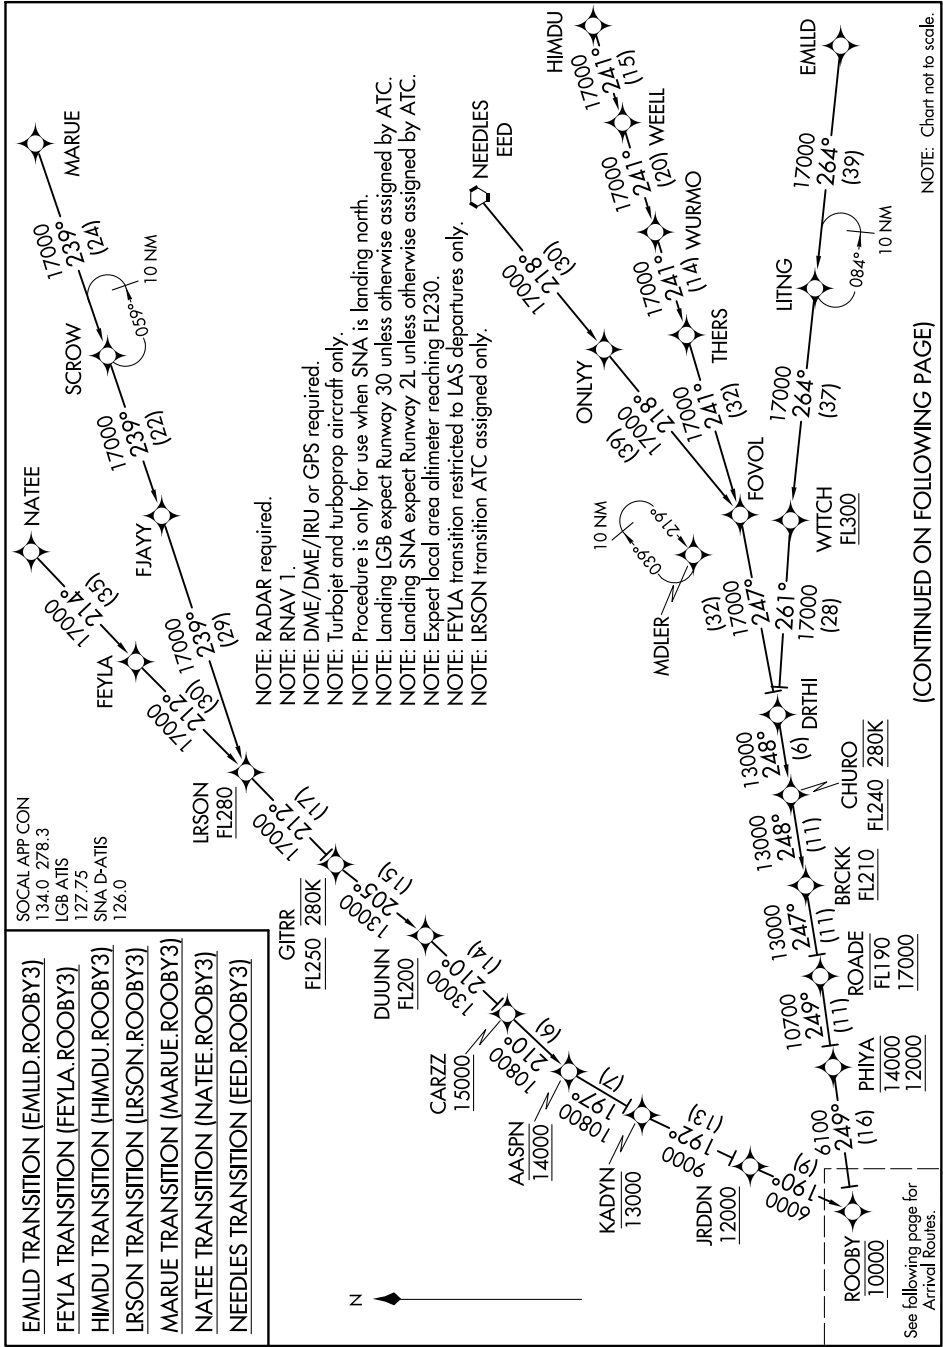

ROOBY THREE ARRIVAL (RNAV) Transition Routes

SW-3, 27 JAN 2022 to 24 FEB 2022

(CONTINUED ON FOLLOWING PAGE)

NOTE: Chart not to scale.

SW-3, 27 JAN 2022 to 24 FEB 2022