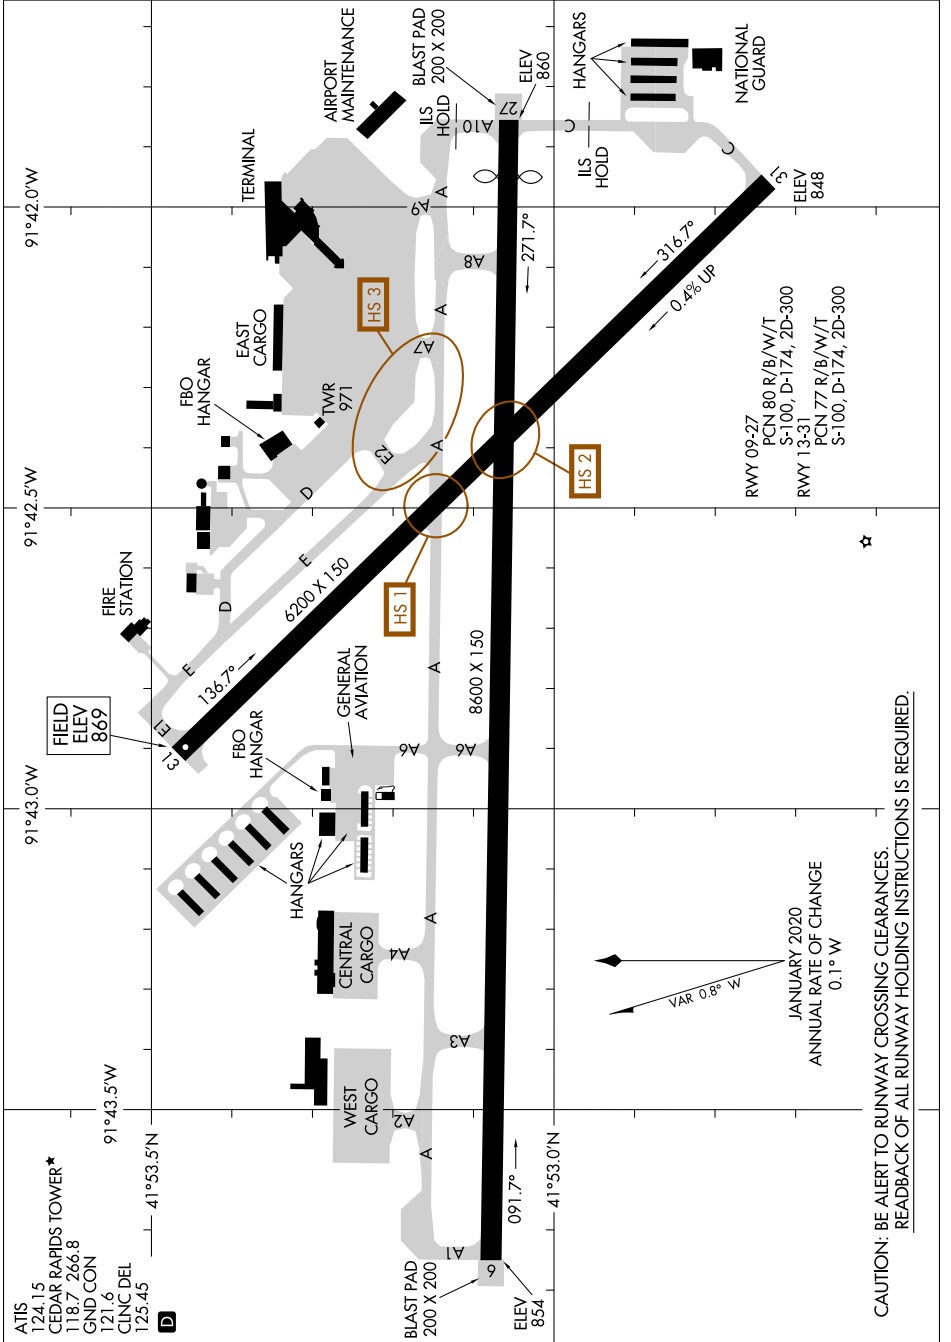

AIRPORT DIAGRAM

THE EASTERN IOWA (CID)
CEDAR RAPIDS, IOWA

AL-250 (FAA)

NC-3, 27 JAN 2022 to 24 FEB 2022

NC-3, 27 JAN 2022 to 24 FEB 2022

CAUTION: BE ALERT TO RUNWAY CROSSING CLEARANCES.
READBACK OF ALL RUNWAY HOLDING INSTRUCTIONS IS REQUIRED.

AIRPORT DIAGRAM

CEDAR RAPIDS, IOWA
THE EASTERN IOWA (CID)