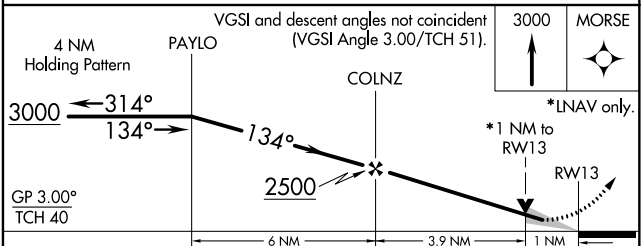

CATEGORY	A	B	C	D
LPV DA	1 120-1 251 (300-1)			
LNAV/VNAV DA	1200-1¼ 331 (400-1¼)			
LNAV MDA	1260-1 391 (400-1)			1260-1¼ 391 (400-1¼)

NC-3, 27 JAN 2022 to 24 FEB 2022

NC-3, 27 JAN 2022 to 24 FEB 2022