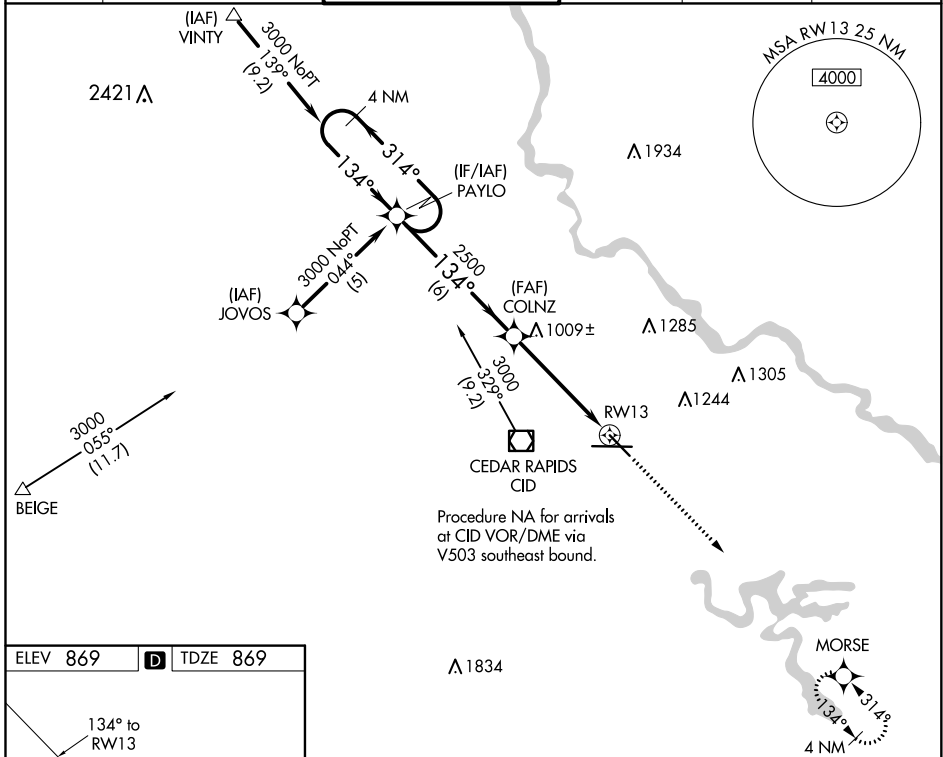

WAAS CH 86201 W13A	APP CRS 134°	Rwy Idg TDZE Apt Elev	6200 869 869
--	------------------------	-----------------------------	---

RNAV (GPS) RWY 13

THE EASTERN IOWA (CID)

RNP APCH.	MISSED APPROACH: Climb to 3000 direct MORSE and hold.
-----------	---

ATIS 124.15	CEDAR RAPIDS APP CON * 119.7 266.8	CEDAR RAPIDS TOWER * 118.7 (CTAF) 266.8	GND CON 121.6	CLNC DEL 125.45	UNICOM 122.95
-----------------------	--	---	-------------------------	---------------------------	-------------------------

NC-3, 27 JAN 2022 to 24 FEB 2022