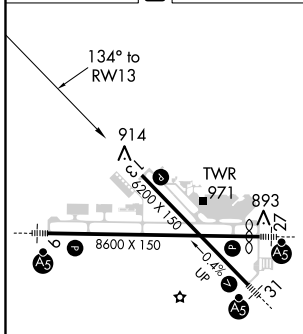

WAAS CH 86201 W13A	APP CRS 134°	Rwy Idg TDZE Apt Elev	6200 869 869
--	------------------------	-----------------------------	---

RNAV (GPS) RWY 13

THE EASTERN IOWA (CID)

RNP APCH.	MISSED APPROACH: Climb to 3000 direct MORSE and hold.
-----------	---

ELEV 869	D	TDZE 869
----------	----------	----------

CATEGORY	A	B	C	D
LPV DA	1 120-1 251 (300-1)			
LNAV/VNAV DA	1200-1¼ 331 (400-1¼)			
LNAV MDA	1260-1 391 (400-1)			1260-1¼ 391 (400-1¼)

NC-3, 27 JAN 2022 to 24 FEB 2022