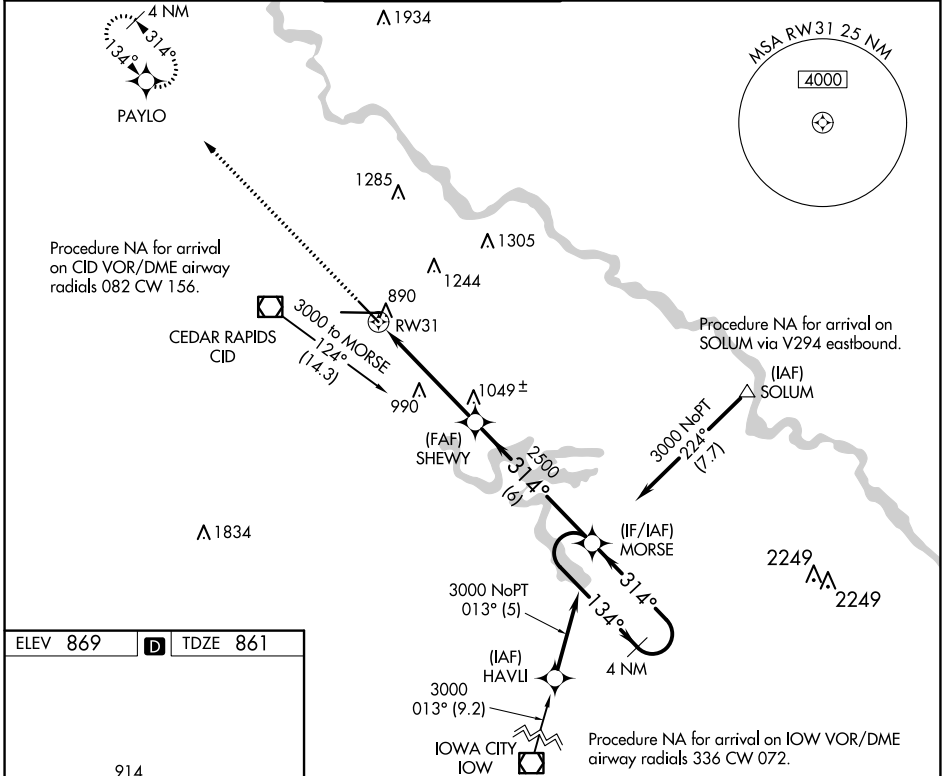

WAAS CH 77503 W31A	APP CRS 314°	Rwy Idg TDZE Apt Elev	6200 861 869
--	------------------------	-----------------------------	---

RNAV (GPS) RWY 31

THE EASTERN IOWA (CID)

RNP APCH. ▼ Baro-VNAV NA below -16°C (4°F).	MALSR ⬆️	MISSED APPROACH: Climb to 3000 direct PAYLO and hold.
--	-------------	---

ELEV 869	D	TDZE 861
----------	----------	----------

CATEGORY	A	B	C	D
LPV DA	1120-½ 259 (300-½)			
LNAV/VNAV DA	1140-½ 279 (300-½)			1140-¾ 279 (300-¾)
LNAV MDA	1240-½ 379 (400-½)			1240-1 379 (400-1)

NC-3, 27 JAN 2022 to 24 FEB 2022

NC-3, 27 JAN 2022 to 24 FEB 2022