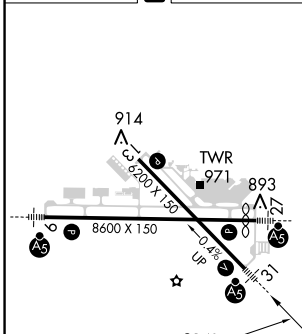

CATEGORY	A	B	C	D
LPV DA	1120-½ 259 (300-½)			
LNAV/VNAV DA	1140-½ 279 (300-½)			1140-¾ 279 (300-¾)
LNAV MDA	1240-½ 379 (400-½)			1240-1 379 (400-1)

NC-3, 27 JAN 2022 to 24 FEB 2022

NC-3, 27 JAN 2022 to 24 FEB 2022