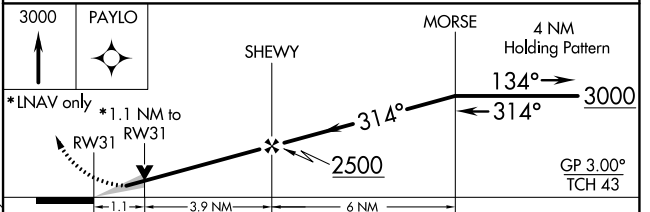

CATEGORY	A	B	C	D
LPV DA	1120-½ 259 (300-½)			
LNAV/VNAV DA	1140-½ 279 (300-½)			1140-¾ 279 (300-¾)
LNAV MDA	1240-½ 379 (400-½)			1240-1 379 (400-1)

NC-3, 27 JAN 2022 to 24 FEB 2022

NC-3, 27 JAN 2022 to 24 FEB 2022