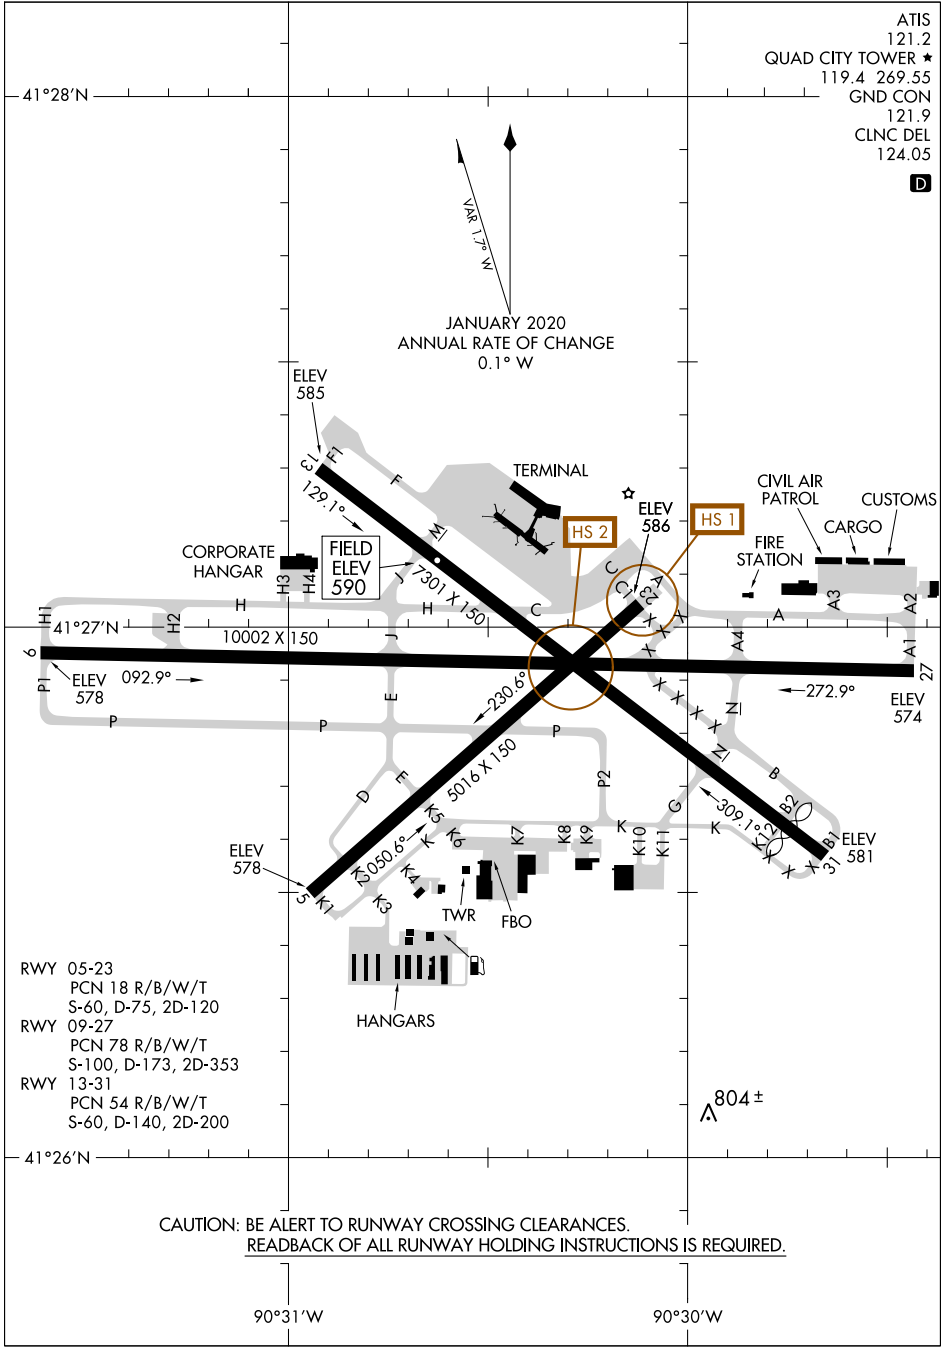

AIRPORT DIAGRAM

AL-269 (FAA)

QUAD CITIES INTL (MLI)
MOLINE, ILLINOIS

EC-3, 27 JAN 2022 to 24 FEB 2022

EC-3, 27 JAN 2022 to 24 FEB 2022

AIRPORT DIAGRAM

MOLINE, ILLINOIS
QUAD CITIES INTL (MLI)

- RWY 05-23
PCN 18 R/B/W/T
S-60, D-75, 2D-120
- RWY 09-27
PCN 78 R/B/W/T
S-100, D-173, 2D-353
- RWY 13-31
PCN 54 R/B/W/T
S-60, D-140, 2D-200