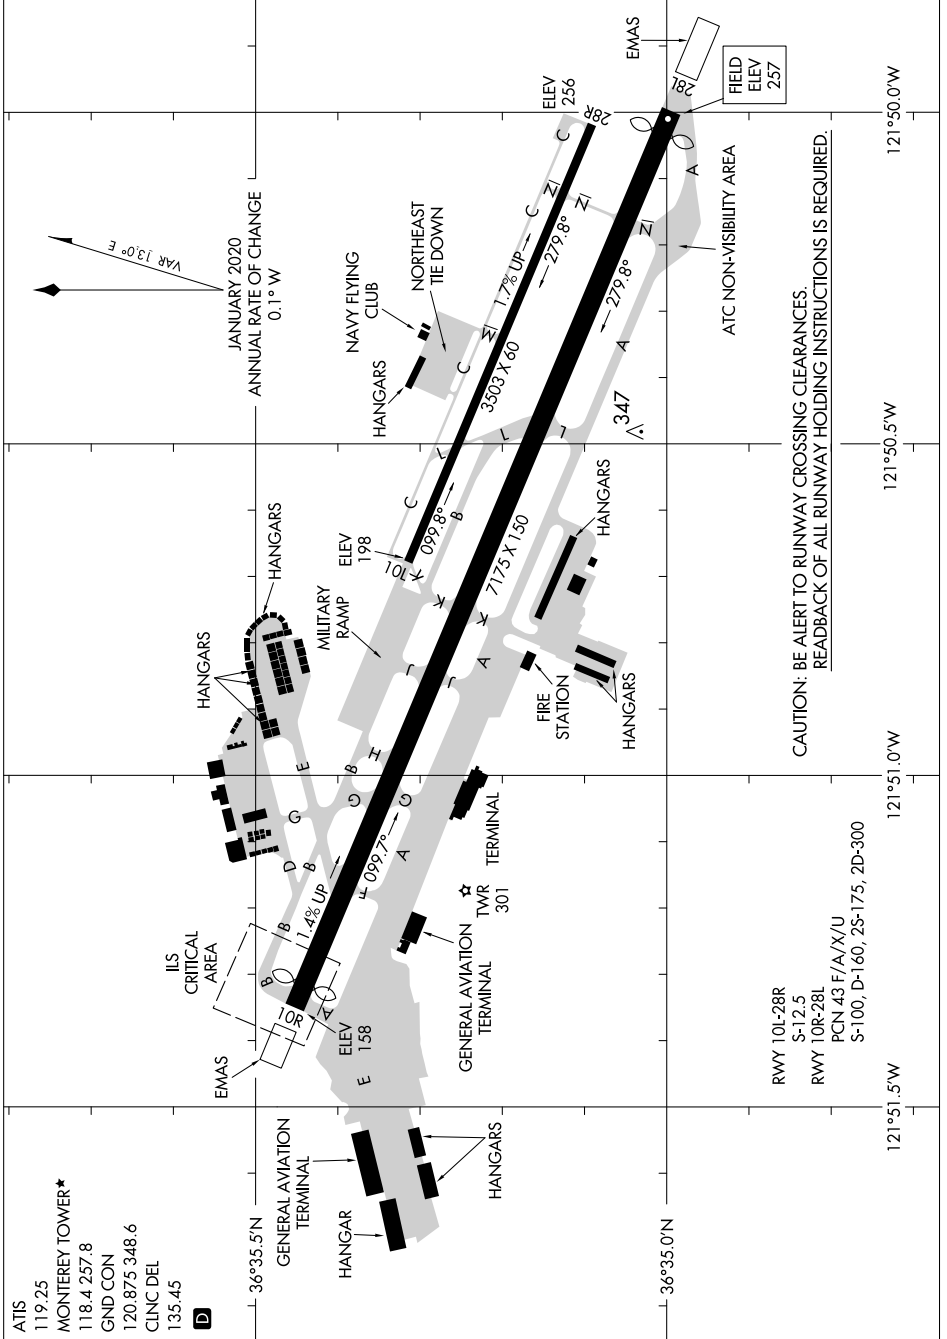

AIRPORT DIAGRAM

AL-271 (FAA)

MONTEREY RGNL (MR Y)
MONTEREY, CALIFORNIA

SW-2, 27 JAN 2022 to 24 FEB 2022

CAUTION: BE ALERT TO RUNWAY CROSSING CLEARANCES.
READBACK OF ALL RUNWAY HOLDING INSTRUCTIONS IS REQUIRED.

RWY 10L-28R
S-12.5
RWY 10R-28L
PCN 43 F/A/X/U
S-100, D-160, 2S-175, 2D-300

AIRPORT DIAGRAM

MONTEREY, CALIFORNIA
MONTEREY RGNL (MR Y)

SW-2, 27 JAN 2022 to 24 FEB 2022