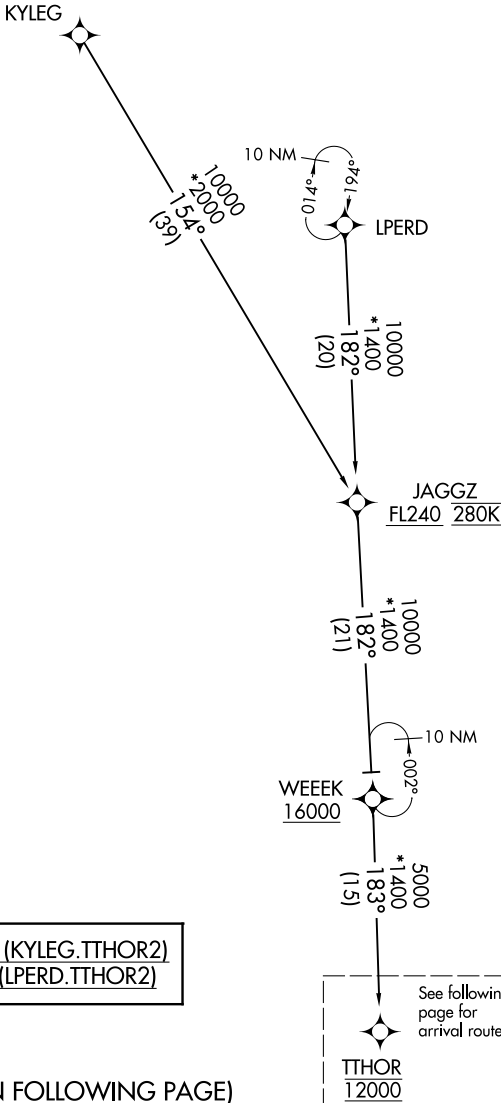

TTHOR TWO ARRIVAL(RNAV) Transition Routes

ORLANDO, FLORIDA

ORLANDO APP CON
 119.775 351.9
 DAYTONA APP CON
 118.85 353.825
 DAB ATIS
 132.875
 EVB ATIS
 124.625
 LEE ATIS
 134.325
 ORL ATIS
 127.25
 OMN ATIS
 118.475
 SFB ATIS
 125.975

RNAV 1 - DME/DME/IRU or GPS.
 RADAR required.

NOTE: Expect "descend via" clearance from ARTCC.
 NOTE: Jet and turboprop aircraft only.

KYLEG TRANSITION (KYLEG.TTHOR2)
 LPERD TRANSITION (LPERD.TTHOR2)

(CONTINUED ON FOLLOWING PAGE)

NOTE: Chart not to scale.

SE-3, 27 JAN 2022 to 24 FEB 2022

SE-3, 27 JAN 2022 to 24 FEB 2022