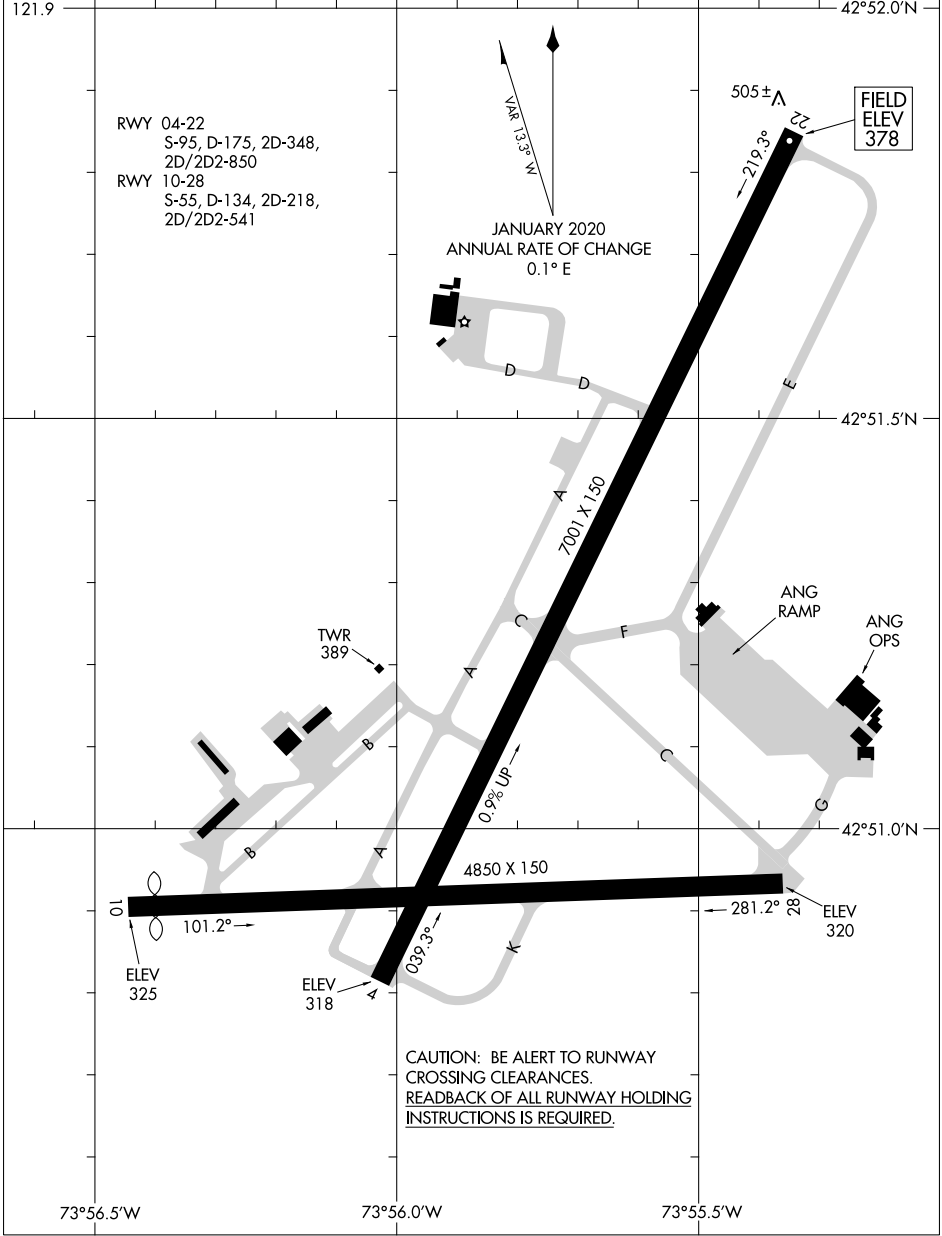

AIRPORT DIAGRAM

AL-382 (FAA)

SCHENECTADY COUNTY (SCH)
SCHENECTADY, NEW YORK

AWOS-3
119.275
SCHENECTADY TOWER ★
121.3 321.1
GND CON
121.9

RWY 04-22
S-95, D-175, 2D-348,
2D/2D2-850
RWY 10-28
S-55, D-134, 2D-218,
2D/2D2-541

NE-2, 27 JAN 2022 to 24 FEB 2022

NE-2, 27 JAN 2022 to 24 FEB 2022