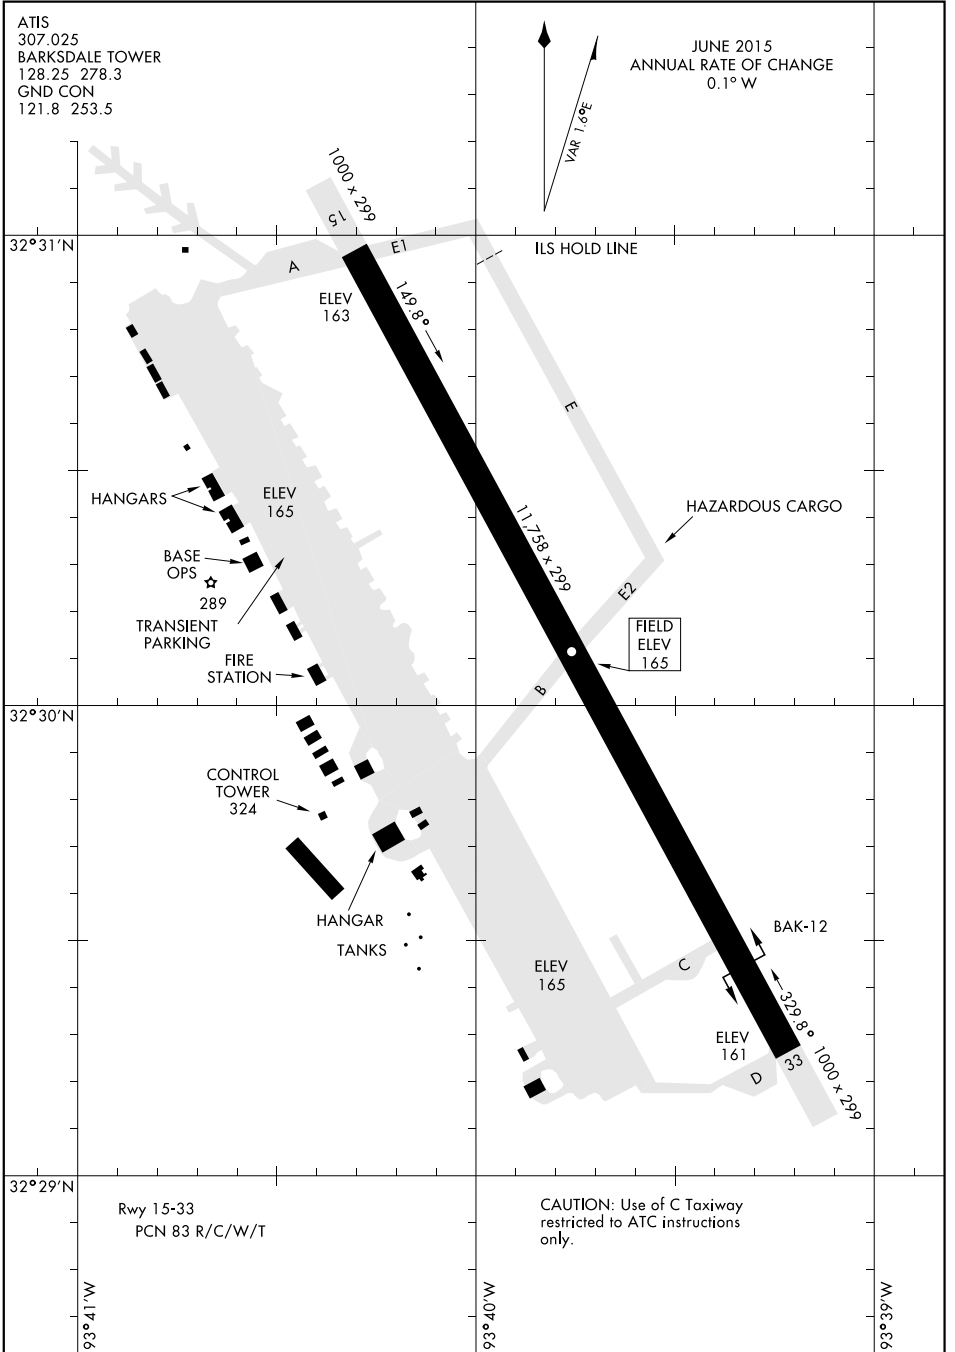

AIRPORT DIAGRAM

AFD-391 [USAF]

BARKSDALE AFB (KBAD)

BOSSIER CITY, LOUISIANA

ATIS
 307.025
 BARKSDALE TOWER
 128.25 278.3
 GND CON
 121.8 253.5

JUNE 2015
 ANNUAL RATE OF CHANGE
 0.1° W

SC-4, 27 JAN 2022 to 24 FEB 2022

SC-4, 27 JAN 2022 to 24 FEB 2022

Rwy 15-33
 PCN 83 R/C/W/T

CAUTION: Use of C Taxiway
 restricted to ATC instructions
 only.

AIRPORT DIAGRAM

BOSSIER CITY, LOUISIANA
 BARKSDALE AFB (KBAD)