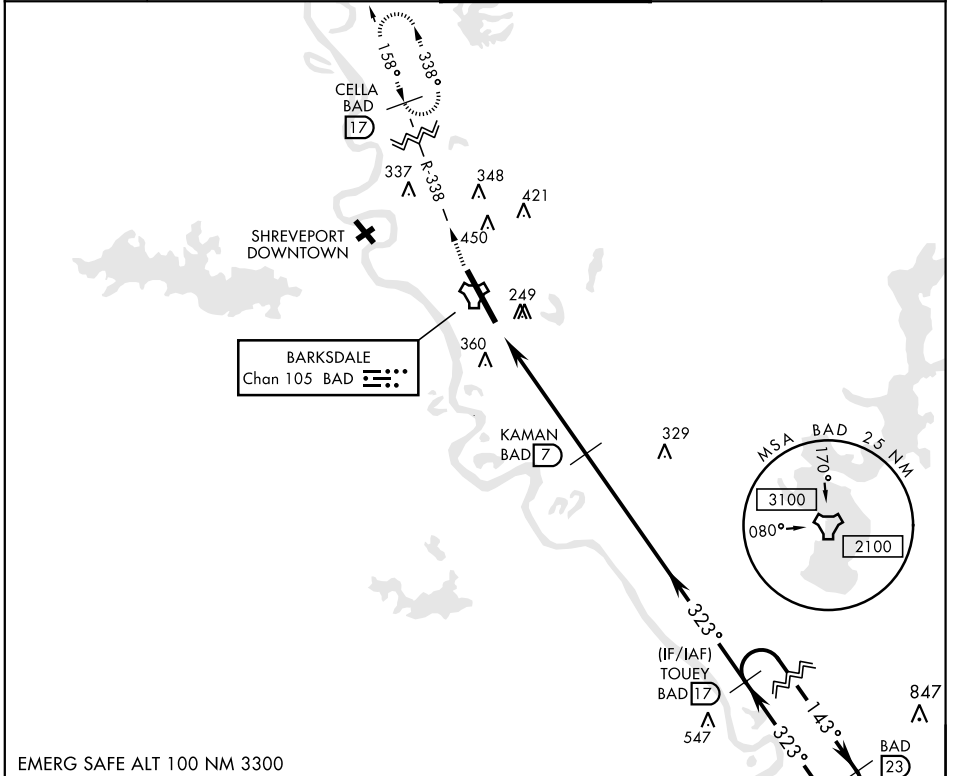

TACAN Y RWY 33

TACAN BAD Chan 105	APCH CRS 323°	Rwy ldg 11,758 THRE 161 Arprt Elev 165	AL-391 [USAF]	BARKSDALE AFB (KBAD)
-----------------------	-------------------------	---	---------------	----------------------

* When ALS inop, increase CAT AB RVR to 55 and vis to 1 mile, CAT CDE vis to 1 3/8 miles.
 ** Circling not authorized W of Rwy.

MISSED APPROACH: Climb to 4000 via BAD R-338 direct CELLA and hold.

ATIS 307.025	SHREVEPORT APP CON 320°-152° 123.75 360.725 153°-319° 119.9 335.55	BARKSDALE TOWER 128.25 278.3	GND CON 121.8 253.5	ASR
------------------------	--	--	-------------------------------	-----

EMERG SAFE ALT 100 NM 3300

TACAN Y RWY 33

SC-4, 27 JAN 2022 to 24 FEB 2022

SC-4, 27 JAN 2022 to 24 FEB 2022