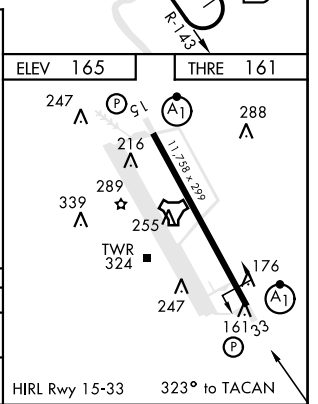

TACAN Y RWY 33

TACAN BAD Chan 105	APCH CRS 323°	Rwy ldg 11,758 THRE 161 Arprt Elev 165	AL-391 [USAF]	BARKSDALE AFB (KBAD)
-----------------------	-------------------------	---	---------------	----------------------

* When ALS inop, increase CAT AB RVR to 55 and vis to 1 mile, CAT CDE vis to 1 3/8 miles.
 ** Circling not authorized W of Rwy.

MISSED APPROACH: Climb to 4000 via BAD R-338 direct CELLA and hold.

ATIS 307.025	SHREVEPORT APP CON 320°-152° 123.75 360.725 153°-319° 119.9 335.55	BARKSDALE TOWER 128.25 278.3	GND CON 121.8 253.5	ASR
------------------------	--	--	-------------------------------	-----

EMERG SAFE ALT 100 NM 3300

TACAN Y RWY 33

SC-4, 27 JAN 2022 to 24 FEB 2022

SC-4, 27 JAN 2022 to 24 FEB 2022