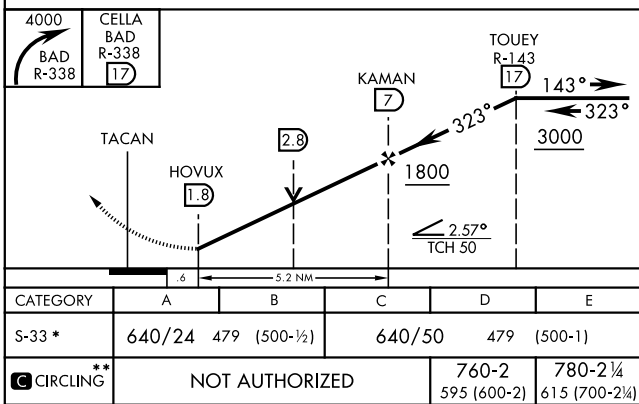

TACAN Y RWY 33

TACAN BAD Chan 105	APCH CRS 323°	Rwy ldg 11,758 THRE 161 Arprt Elev 165	AL-391 [USAF]	BARKSDALE AFB (KBAD)
-----------------------	-------------------------	---	---------------	----------------------

* When ALS inop, increase CAT AB RVR to 55 and vis to 1 mile, CAT CDE vis to 1 3/8 miles.
 ** Circling not authorized W of Rwy.

MISSED APPROACH: Climb to 4000 via BAD R-338 direct CELLA and hold.

ATIS 307.025	SHREVEPORT APP CON 320°-152° 123.75 360.725 153°-319° 119.9 335.55	BARKSDALE TOWER 128.25 278.3	GND CON 121.8 253.5	ASR
------------------------	--	--	-------------------------------	-----

EMERG SAFE ALT 100 NM 3300

TACAN Y RWY 33

SC-4, 27 JAN 2022 to 24 FEB 2022

SC-4, 27 JAN 2022 to 24 FEB 2022