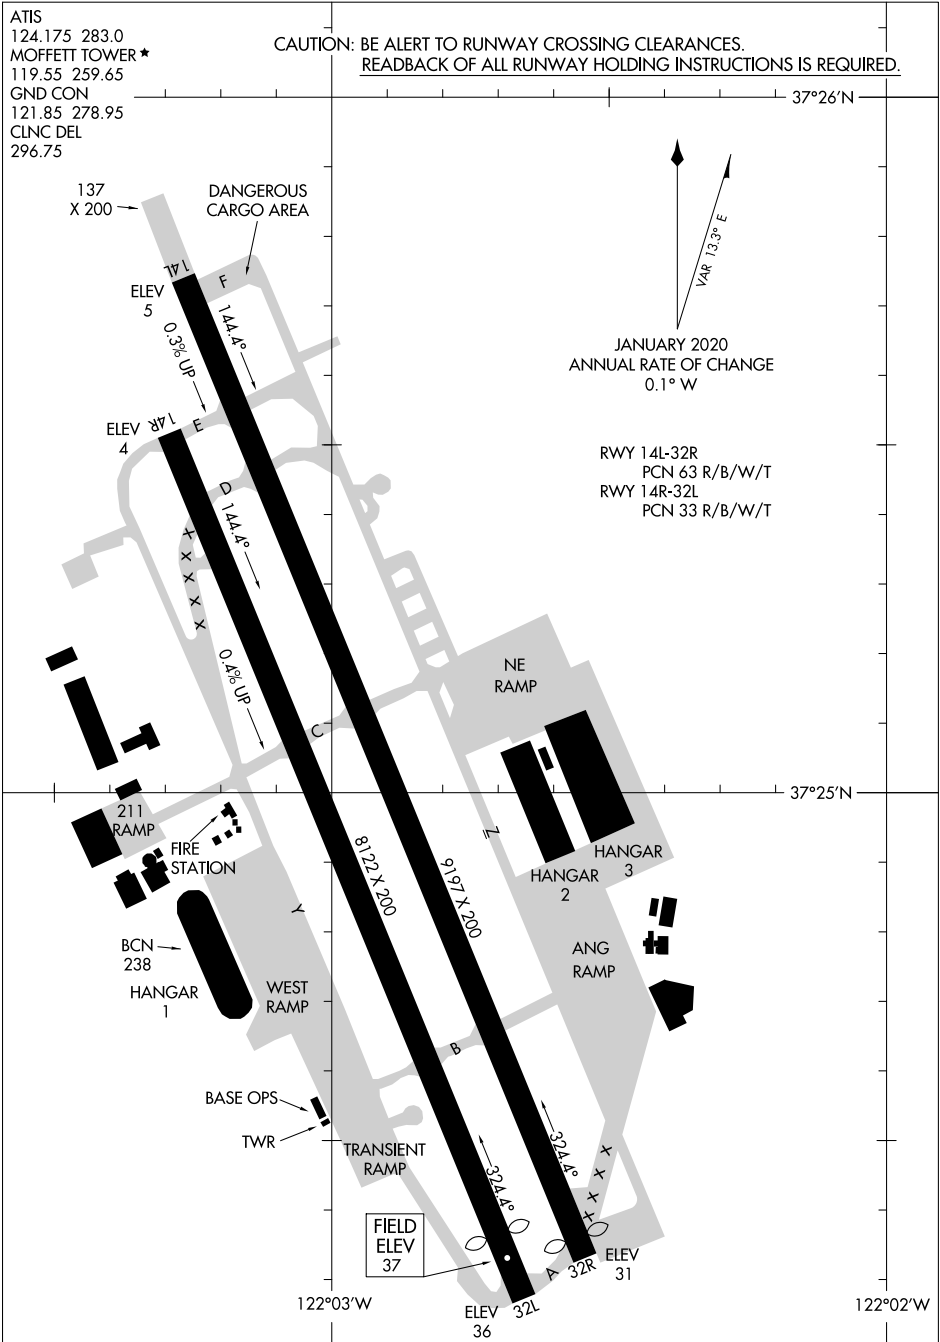

# AIRPORT DIAGRAM

MOFFETT FEDERAL AIRFIELD (NTUQ)  
MOUNTAIN VIEW, CALIFORNIA

AL-410 (FAA)

ATIS  
124.175 283.0  
MOFFETT TOWER ★  
119.55 259.65  
GND CON  
121.85 278.95  
CLNC DEL  
296.75

CAUTION: BE ALERT TO RUNWAY CROSSING CLEARANCES.  
READBACK OF ALL RUNWAY HOLDING INSTRUCTIONS IS REQUIRED.

37°26'N

JANUARY 2020  
ANNUAL RATE OF CHANGE  
0.1° W

RWY 14L-32R  
PCN 63 R/B/W/T  
RWY 14R-32L  
PCN 33 R/B/W/T

SW-2, 27 JAN 2022 to 24 FEB 2022

SW-2, 27 JAN 2022 to 24 FEB 2022

37°25'N

122°02'W

122°03'W

# AIRPORT DIAGRAM

21224

MOUNTAIN VIEW, CALIFORNIA  
MOFFETT FEDERAL AIRFIELD (NTUQ)