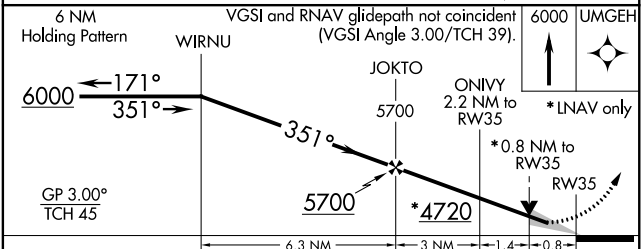

WAAS CH 56355 W35A	APP CRS 351°	Rwy Idg TDZE Apt Elev	6400 3988 3991
--	------------------------	-----------------------------	---

RNAV (GPS) RWY 35

DALHART MUNI (DHT)

⚠ Circling NA west of Rwy 17-35. DME/DME RNP-0.3 NA.
For uncompensated Baro-VNAV systems, LNAV/VNAV NA below -16°C (4°F) or above 52°C (126°F).

MISSED APPROACH: Climb to 6000 direct UMGEH and hold.

ASOS 134.075	ALBUQUERQUE CENTER 127.85 285.475	UNICOM 122.95 (CTAF) 0
------------------------	---	----------------------------------

CATEGORY	A	B	C	D
LPV DA		4238- ³ / ₄	250 (300- ³ / ₄)	
LNAV/VNAV DA		4250- ⁷ / ₈	262 (300- ⁷ / ₈)	
LNAV MDA		4280-1	292 (300-1)	
C CIRCLING	4380-1 389 (400-1)	4660-1 669 (700-1)	4660-1 ³ / ₄ 669 (700-1 ³ / ₄)	4660-2 669 (700-2)