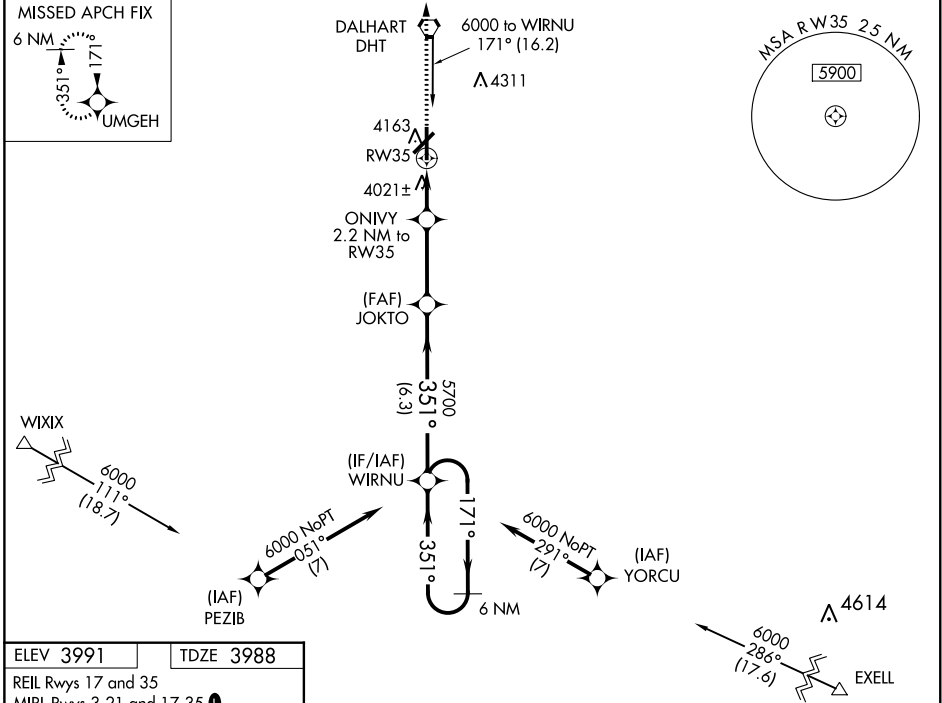

WAAS CH 56355 W35A	APP CRS 351°	Rwy Idg TDZE Apt Elev	6400 3988 3991
--	------------------------	-----------------------------	---

RNAV (GPS) RWY 35

DALHART MUNI (DHT)

⚠ Circling NA west of Rwy 17-35. DME/DME RNP-0.3 NA.
For uncompensated Baro-VNAV systems, LNAV/VNAV NA below -16°C (4°F) or above 52°C (126°F).

MISSED APPROACH: Climb to 6000 direct UMGEH and hold.

ASOS 134.075	ALBUQUERQUE CENTER 127.85 285.475	UNICOM 122.95 (CTAF) 0
------------------------	---	----------------------------------

CATEGORY	A	B	C	D
LPV DA		4238- ³ / ₄	250 (300- ³ / ₄)	
LNAV/VNAV DA		4250- ⁷ / ₈	262 (300- ⁷ / ₈)	
LNAV MDA		4280-1	292 (300-1)	
C CIRCLING	4380-1 389 (400-1)	4660-1 669 (700-1)	4660-1 ³ / ₄ 669 (700-1 ³ / ₄)	4660-2 669 (700-2)

SC-2, 27 JAN 2022 to 24 FEB 2022

SC-2, 27 JAN 2022 to 24 FEB 2022