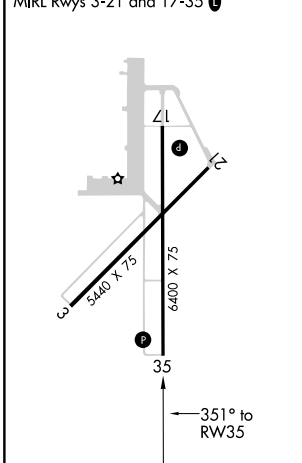

MISSED APPROACH: Climb to 6000 direct UMGEH and hold.

ASOS 134.075	ALBUQUERQUE CENTER 127.85 285.475	UNICOM 122.95 (CTAF) 0
------------------------	---	----------------------------------

CATEGORY	A	B	C	D
LPV DA		4238- ³ / ₄	250 (300- ³ / ₄)	
LNAV/VNAV DA		4250- ⁷ / ₈	262 (300- ⁷ / ₈)	
LNAV MDA		4280-1	292 (300-1)	
C CIRCLING	4380-1 389 (400-1)	4660-1 669 (700-1)	4660-1 ³ / ₄ 669 (700-1 ³ / ₄)	4660-2 669 (700-2)