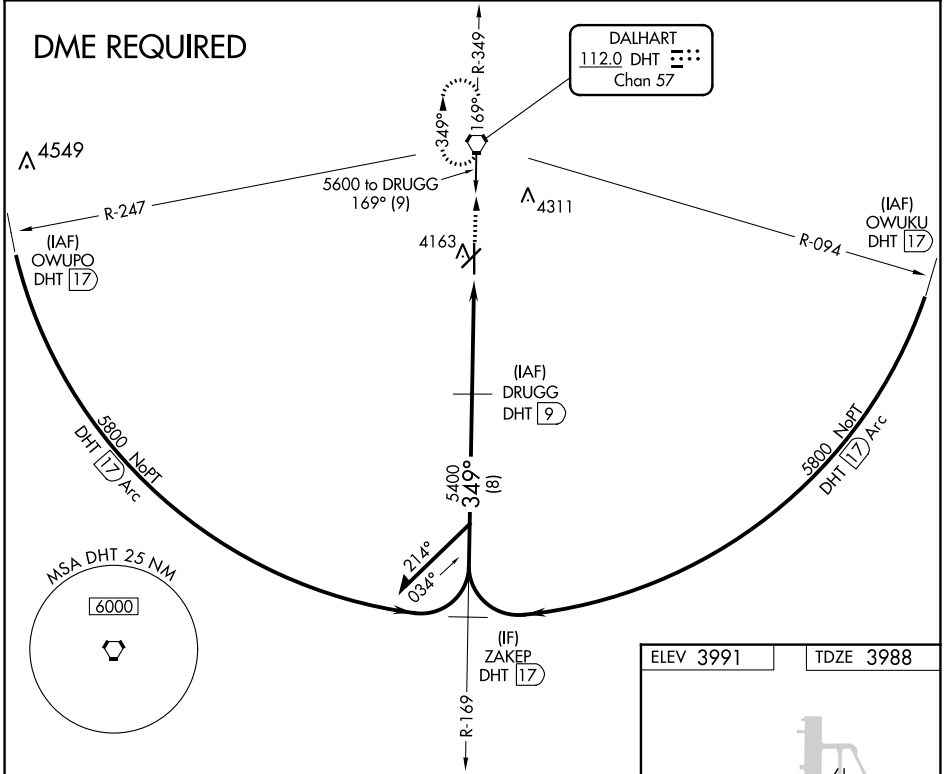

VORTAC DHT 112.0 Chan 57	APP CRS 349°	Rwy Idg TDZE Apt Elev	6400 3988 3991
--	------------------------	-----------------------------	---

VOR/DME RWY 35

DALHART MUNI (DHT)

NA Circling NA west of Rwy 17-35.

MISSED APPROACH: Climb to 5700 direct DHT VORTAC and hold.

ASOS 134.075	ALBUQUERQUE CENTER 127.85 285.475	UNICOM 122.95 (CTAF)
------------------------	---	--------------------------------

SC-2, 27 JAN 2022 to 24 FEB 2022

SC-2, 27 JAN 2022 to 24 FEB 2022

CATEGORY	A	B	C	D
S-35	4440-1	452 (500-1)	4440-1 $\frac{3}{8}$	452 (500-1 $\frac{3}{8}$)
C CIRCLING	4440-1 449 (500-1)	4660-1 669 (700-1)	4660-1 $\frac{3}{4}$ 669 (700-1 $\frac{3}{4}$)	4660-2 669 (700-2)