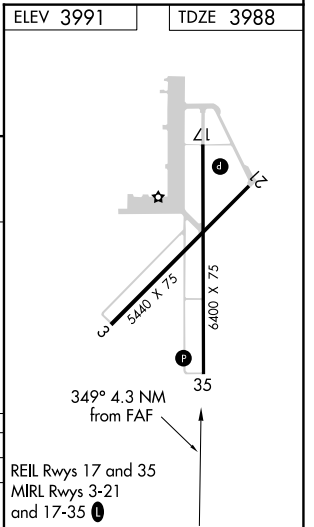

CATEGORY	A	B	C	D
S-35	4440-1	452 (500-1)	4440-1$\frac{3}{8}$	452 (500-1$\frac{3}{8}$)
C CIRCLING	4440-1 449 (500-1)	4660-1 669 (700-1)	4660-1$\frac{3}{4}$ 669 (700-1$\frac{3}{4}$)	4660-2 669 (700-2)