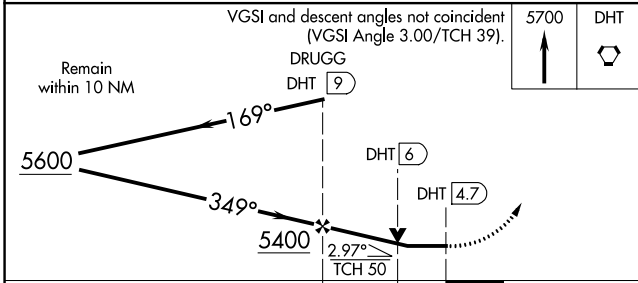

CATEGORY	A	B	C	D
S-35	4440-1	452 (500-1)	4440-1$\frac{3}{8}$	452 (500-1$\frac{3}{8}$)
C CIRCLING	4440-1 449 (500-1)	4660-1 669 (700-1)	4660-1$\frac{3}{4}$ 669 (700-1$\frac{3}{4}$)	4660-2 669 (700-2)