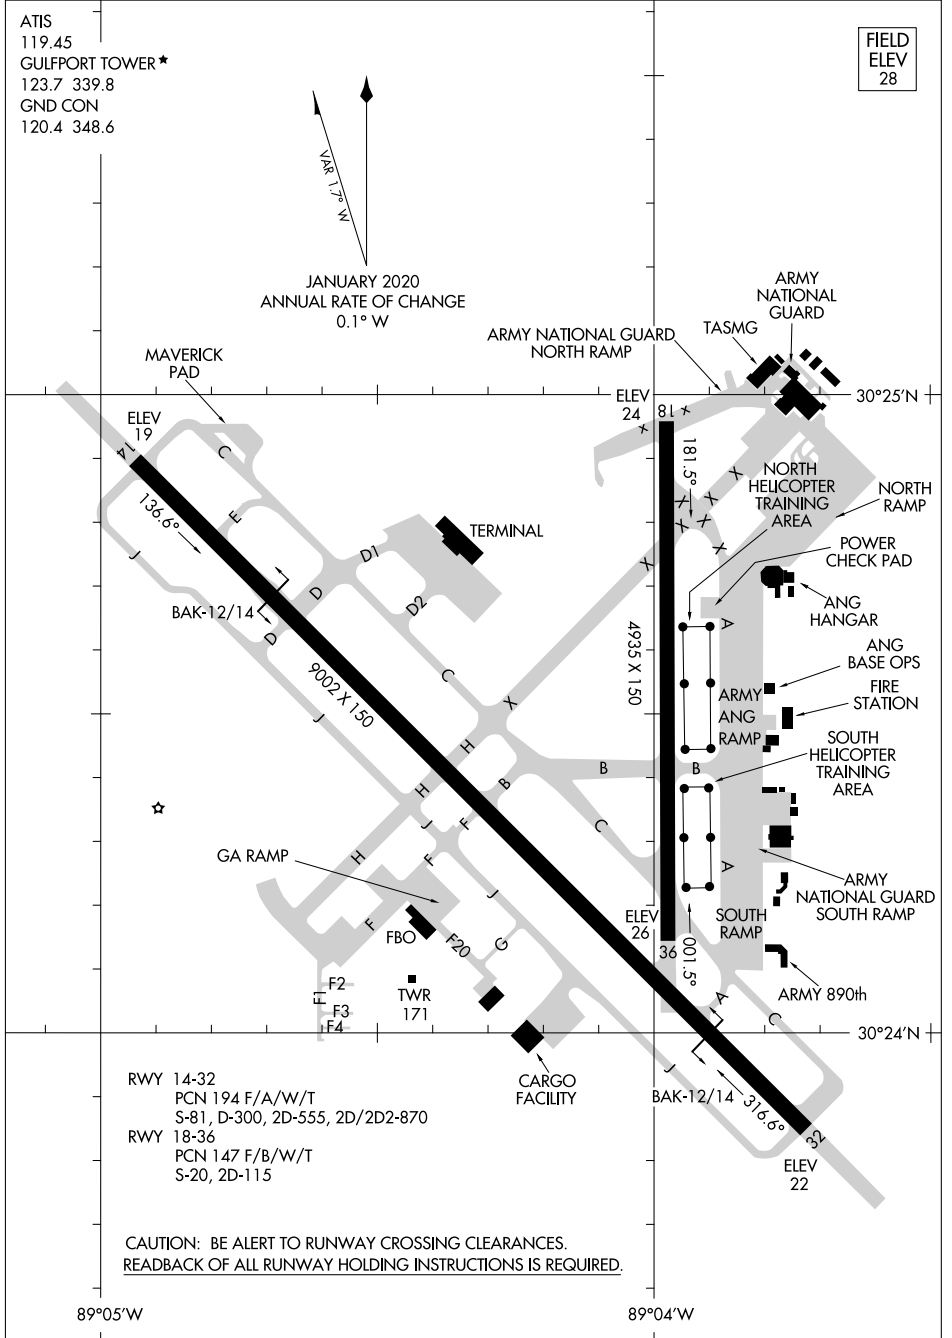

21112

# AIRPORT DIAGRAM

AL-576 (FAA)

GULFPORT-BILOXI INTL (GPT)  
GULFPORT, MISSISSIPPI

SC-4, 27 JAN 2022 to 24 FEB 2022

SC-4, 27 JAN 2022 to 24 FEB 2022

# AIRPORT DIAGRAM

21112

GULFPORT, MISSISSIPPI  
GULFPORT-BILOXI INTL (GPT)