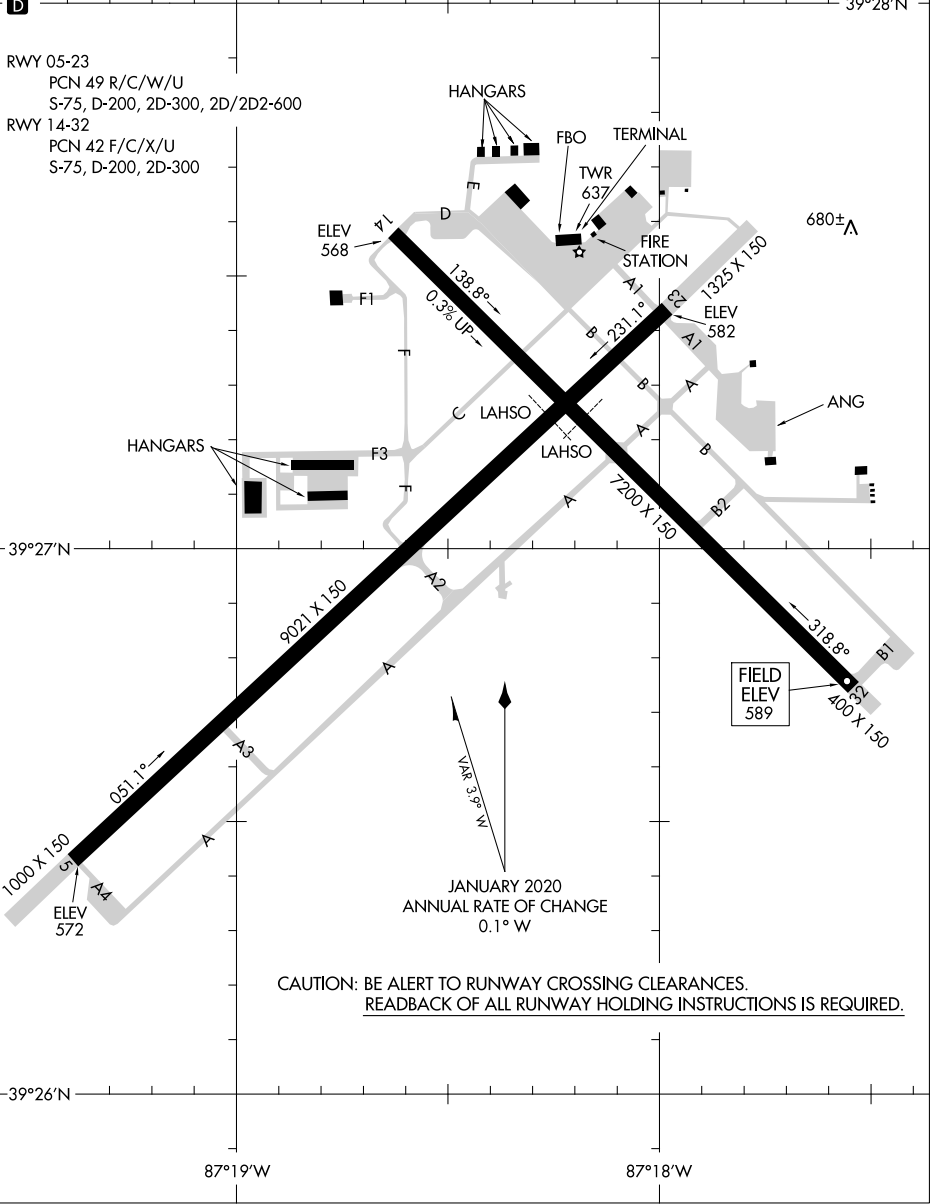

20310

# AIRPORT DIAGRAM

AL-608 (FAA)

TERRE HAUTE RGNL (HUF)  
TERRE HAUTE, INDIANA

ATIS  
127.5 269.375  
HULMAN TOWER  
134.725 239.0  
GND CON  
121.6 348.6

**CAUTION: BE ALERT TO RUNWAY CROSSING CLEARANCES.  
READBACK OF ALL RUNWAY HOLDING INSTRUCTIONS IS REQUIRED.**

# AIRPORT DIAGRAM

20310

TERRE HAUTE, INDIANA  
TERRE HAUTE RGNL (HUF)