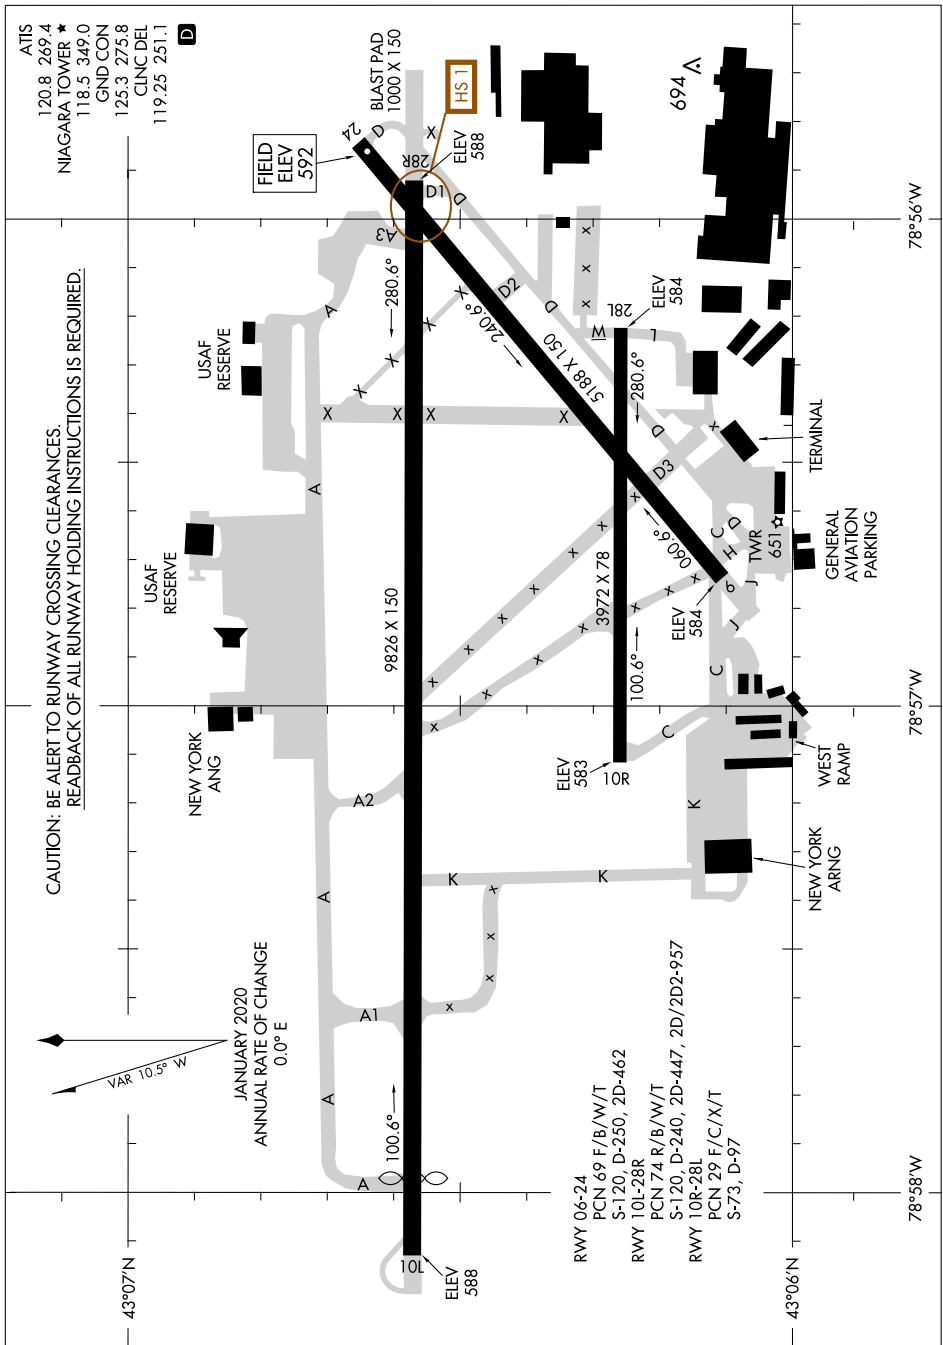

AIRPORT DIAGRAM

AL-614 (FAA)

NIAGARA FALLS INTL (IAG)
NIAGARA FALLS, NEW YORK

NE-2, 27 JAN 2022 to 24 FEB 2022

NE-2, 27 JAN 2022 to 24 FEB 2022

AIRPORT DIAGRAM

21112

NIAGARA FALLS, NEW YORK
NIAGARA FALLS INTL (IAG)