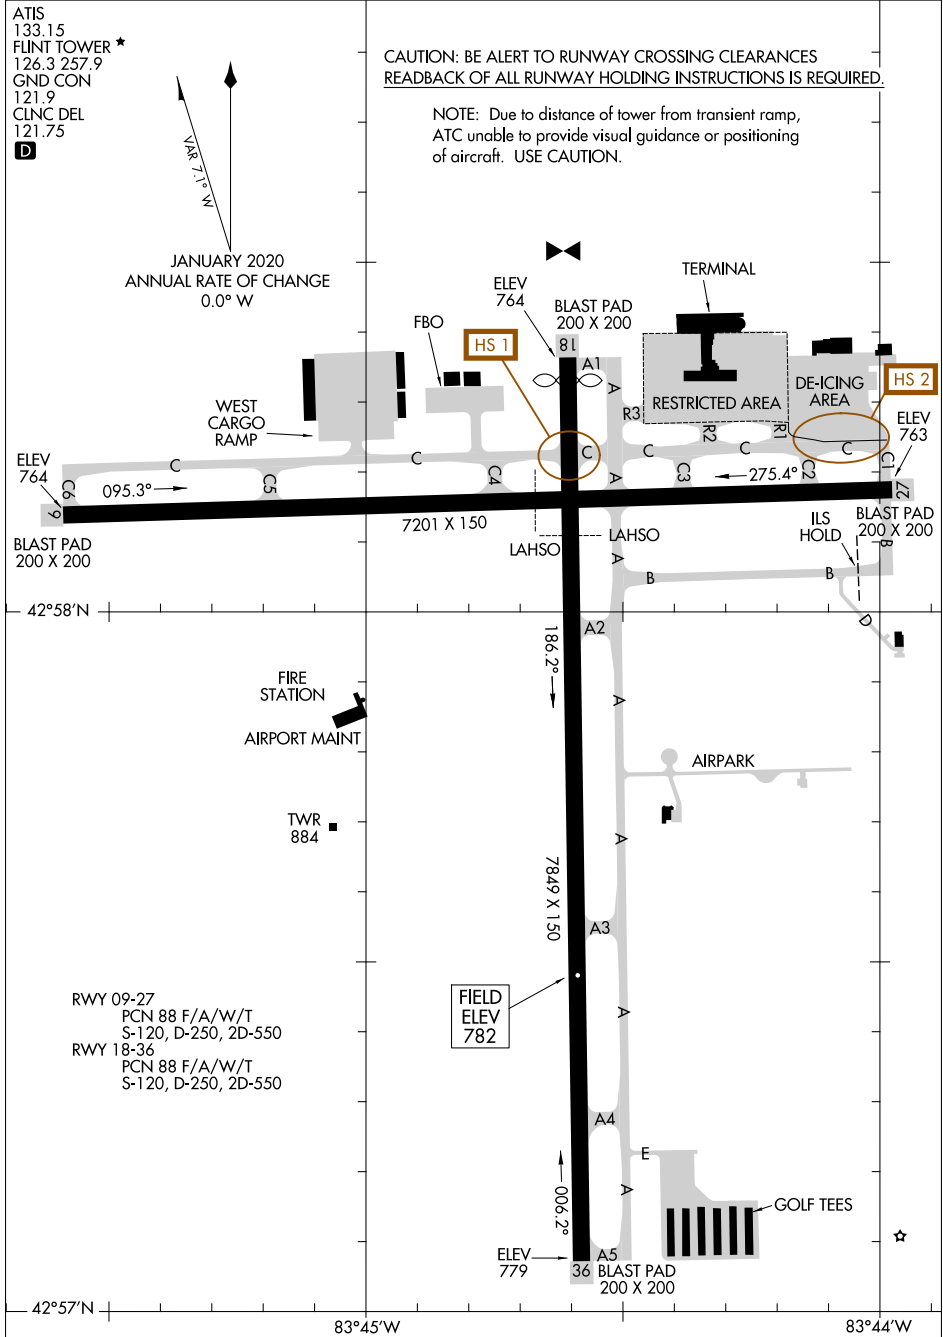

AIRPORT DIAGRAM

AL-618 (FAA)

BISHOP INTL (F'NT)
FLINT, MICHIGAN

EC-1, 27 JAN 2022 to 24 FEB 2022

EC-1, 27 JAN 2022 to 24 FEB 2022

AIRPORT DIAGRAM

FLINT, MICHIGAN
BISHOP INTL (F'NT)