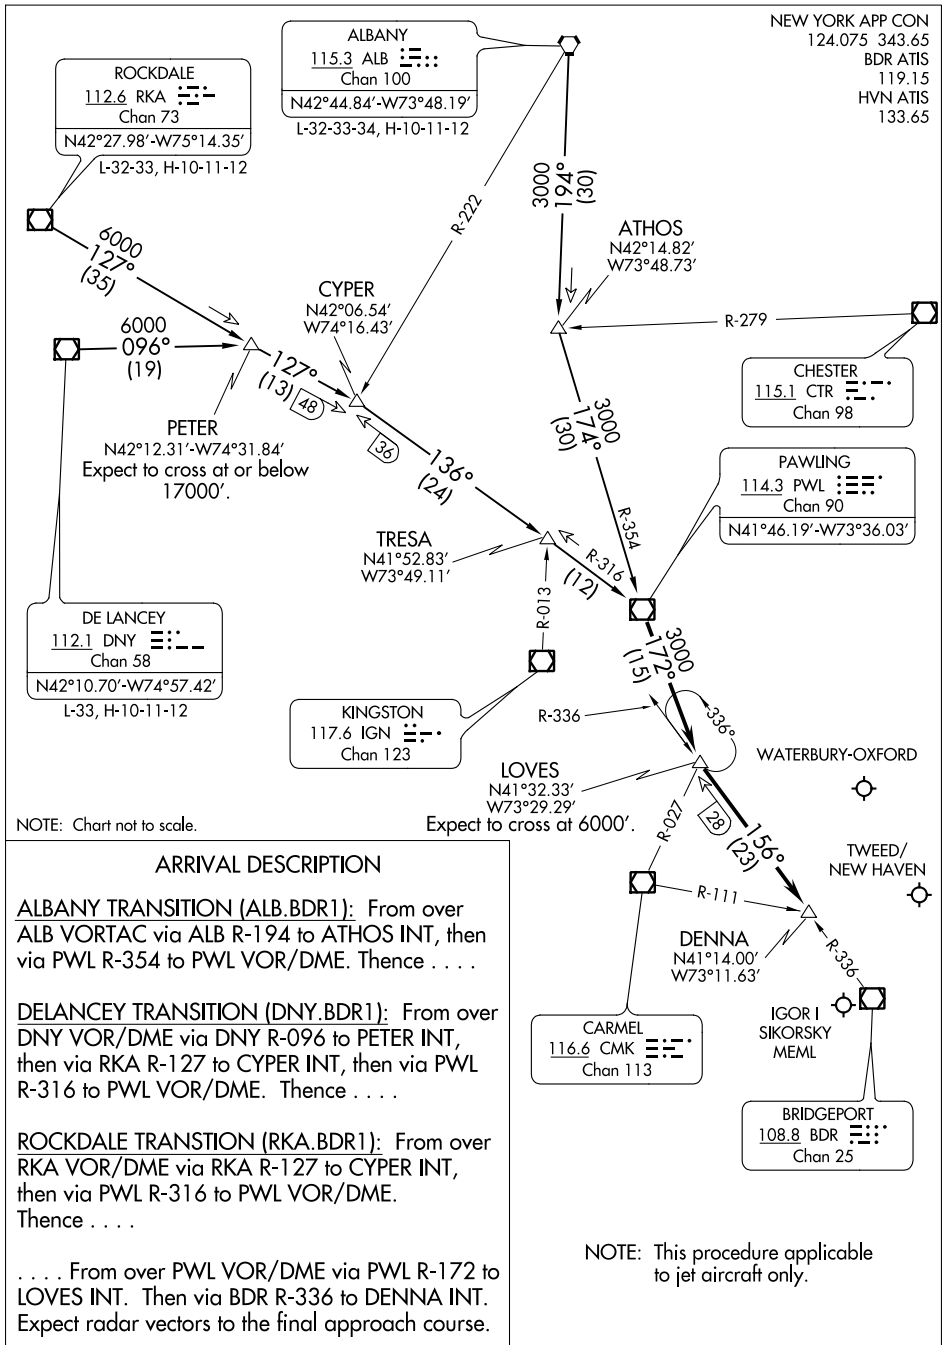

# BRIDGEPORT ONE ARRIVAL

AL-621 (FAA)

BRIDGEPORT, CONNECTICUT

NE-1, 27 JAN 2022 to 24 FEB 2022

NE-1, 27 JAN 2022 to 24 FEB 2022

# BRIDGEPORT ONE ARRIVAL

BRIDGEPORT, CONNECTICUT