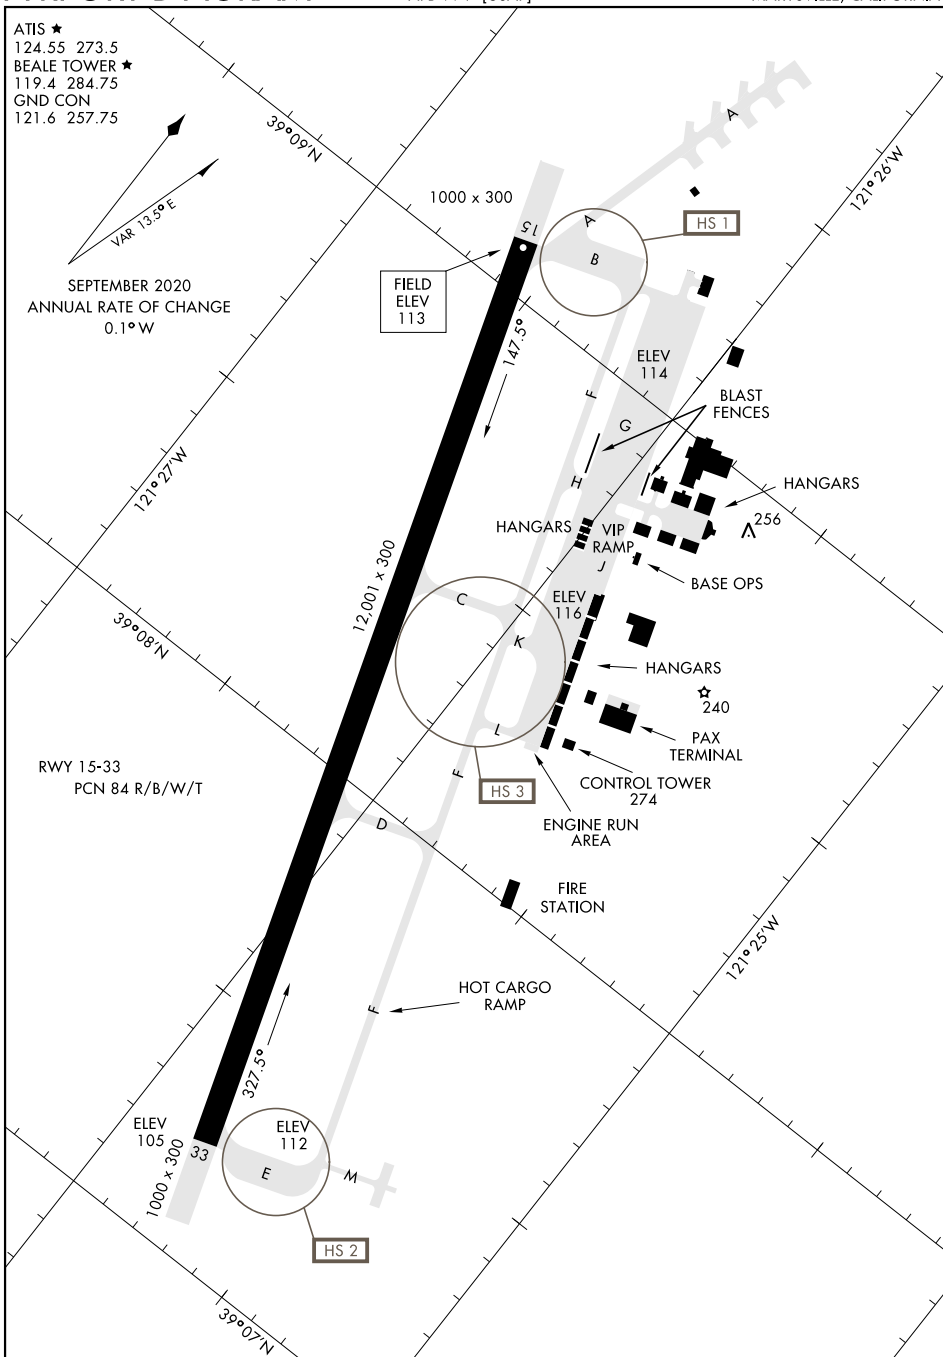

# AIRPORT DIAGRAM

AFD-771 [USAF]

BEALE AFB (KBAB)  
MARYSVILLE, CALIFORNIA

ATIS ★  
 124.55 273.5  
 BEALE TOWER ★  
 119.4 284.75  
 GND CON  
 121.6 257.75

SEPTEMBER 2020  
 ANNUAL RATE OF CHANGE  
 0.1° W

SW-2, 27 JAN 2022 to 24 FEB 2022

SW-2, 27 JAN 2022 to 24 FEB 2022

# AIRPORT DIAGRAM

MARYSVILLE, CALIFORNIA  
BEALE AFB (KBAB)