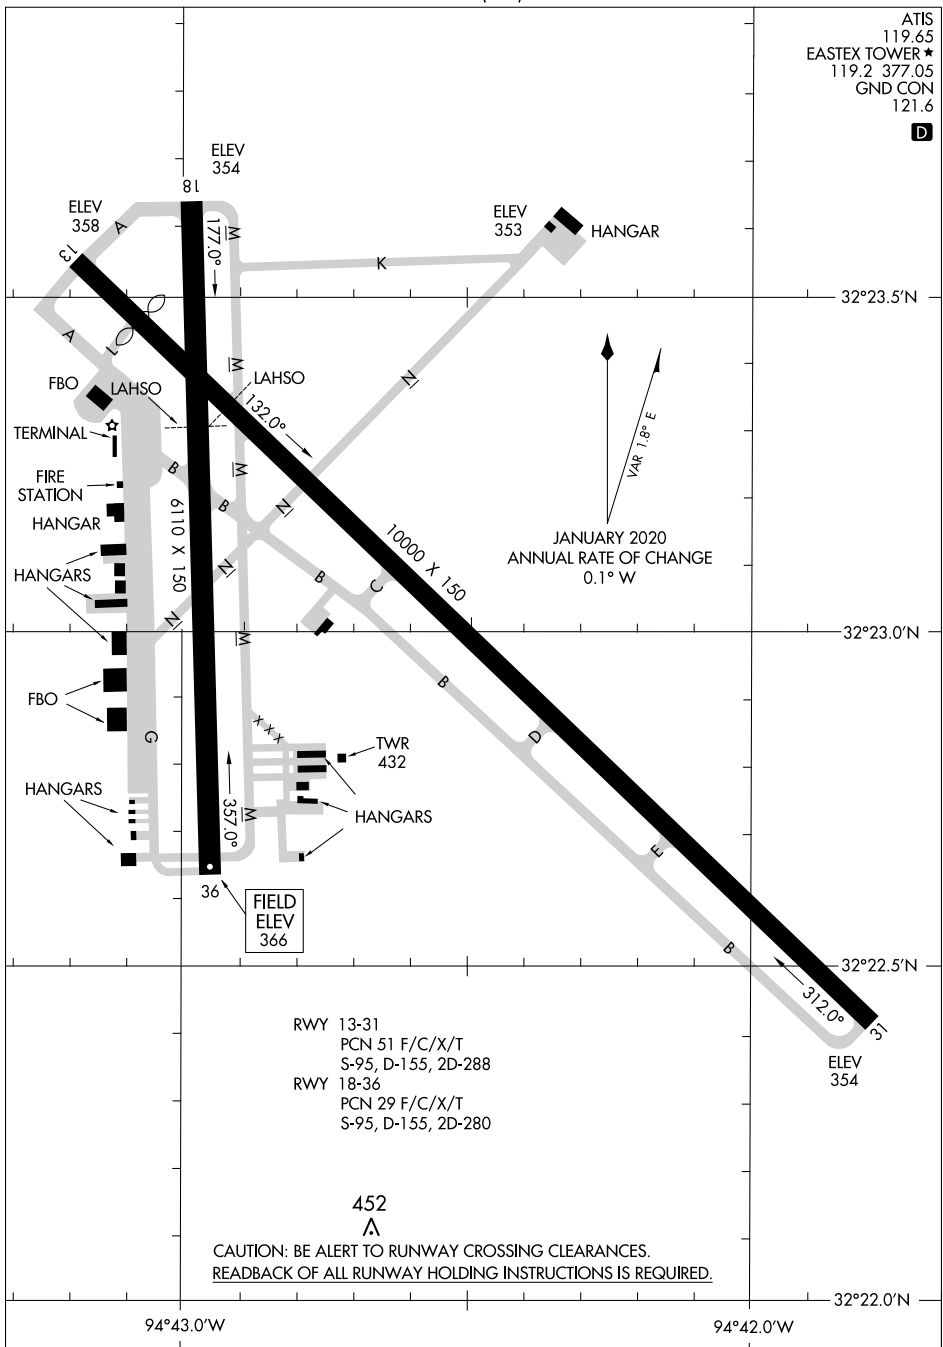

# AIRPORT DIAGRAM

AL-807 (FAA)

EAST TEXAS RGNL (GGG)  
LONGVIEW, TEXAS

ATIS 119.65  
EASTEX TOWER ★ 119.2 377.05  
GND CON 121.6

SC-2, 27 JAN 2022 to 24 FEB 2022

SC-2, 27 JAN 2022 to 24 FEB 2022

# AIRPORT DIAGRAM

LONGVIEW, TEXAS  
EAST TEXAS RGNL (GGG)