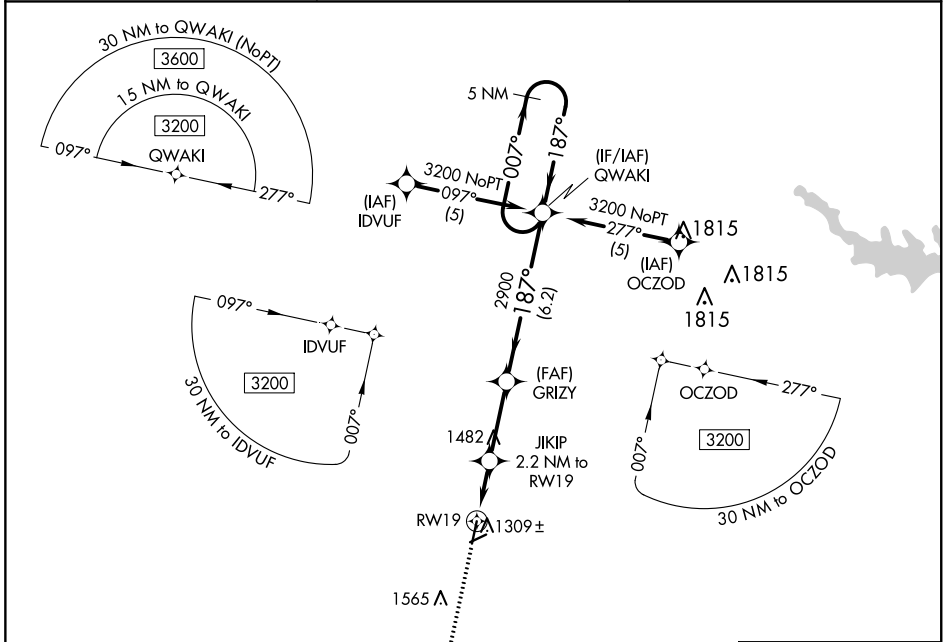

APP CRS 187°	Rwy Idg 4999	TDZE 1208
	Apt Elev 1208	

RNAV (GPS) RWY 19

EMPORIA MUNI (EMP)

RNP APCH-GPS. ▼ Circling NA to Rwy 6 and 24.		MISSED APPROACH: Climb to 3200 direct OVVOD and hold.
ASOS 126.125	KANSAS CITY CENTER 127.725 270.25	UNICOM 122.8 (CTAF) 0

ELEV 1208	TDZE 1208	MISSED APCH FIX OVVOD			
3200	OVVOD	QWAKI	5 NM Holding Pattern		
JIKIP 2.2 NM to RWY 19	GRIZY	2900	007° → 3200		
1 NM to RWY 19	≤ 3.05° TCH 52	1940	← 187°		
1 NM	1.2 NM	2.9 NM	6.2 NM		
CATEGORY	A	B	C	D	
LNAV MDA	1560-1 352 (400-1)			NA	
CIRCLING	1660-1	452 (500-1)	1880-2	672 (700-2) NA	

NC-2, 27 JAN 2022 to 24 FEB 2022

NC-2, 27 JAN 2022 to 24 FEB 2022