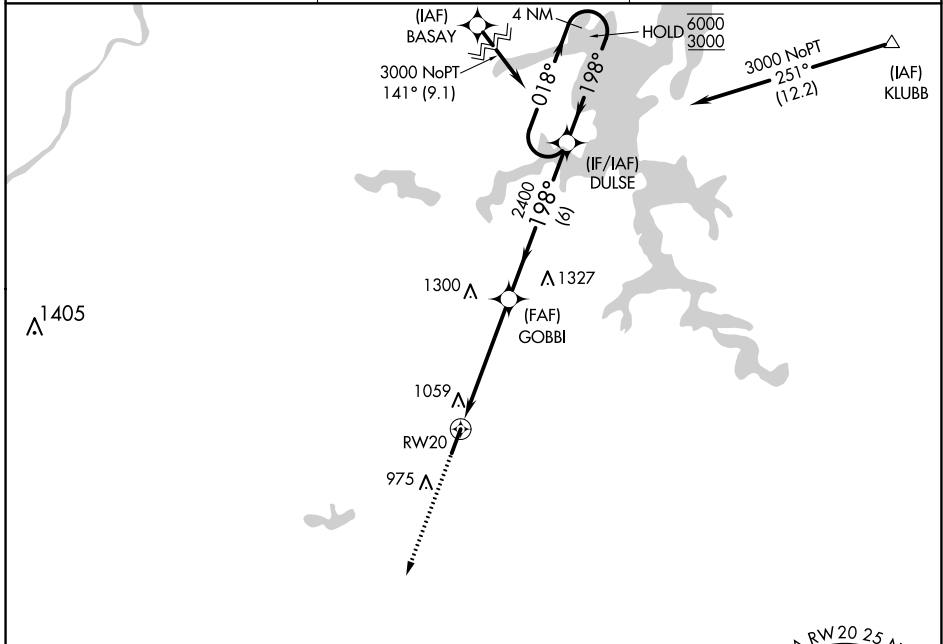

APP CRS	Rwy Idg	<b>5602</b>
<b>198°</b>	TDZE	<b>771</b>
	Apt Elev	<b>771</b>

# RNAV (GPS) RWY 20

MC ALESTER RGNL (M.L.C)

RNP APCH.	MISSED APPROACH: Climb to 3000 direct AHAMU and hold.
-----------	---

ASOS <b>120.425</b>	FORT WORTH CENTER <b>132.2 338.35</b>	UNICOM <b>122.95 (CTAF)</b>
------------------------	--	--------------------------------

 3000 AHAMU 4 NM	4 NM Holding Pattern DULSE			
	1.6 NM to RW20 TCH 49 3.00°	GOBBI 2400	198°	018° → 6000 ← 198° 3000
1.6 NM 3.4 NM 6 NM				
CATEGORY LNAV MDA CIRCLING	A 1320-1 1360-1	B 549 (600-1) 589 (600-1)	C 1320-1½ 1360-1½ 589 (600-1½)	D 549 (600-1½) 649 (700-2)