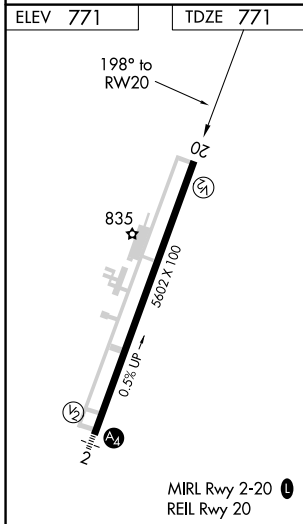

APP CRS	Rwy Idg	<b>5602</b>
<b>198°</b>	TDZE	<b>771</b>
	Apt Elev	<b>771</b>

# RNAV (GPS) RWY 20

MC ALESTER RGNL (M.L.C)

RNP APCH.	MISSED APPROACH: Climb to 3000 direct AHAMU and hold.
-----------	---

ASOS <b>120.425</b>	FORT WORTH CENTER <b>132.2 338.35</b>	UNICOM <b>122.95 (CTAF)</b>
------------------------	--	--------------------------------

 3000 AHAMU 4 NM	4 NM Holding Pattern DULSE			
	1.6 NM to RW20 TCH 49 3.00°	GOBBI 2400	198°	018° → 6000 ← 198° 3000
1.6 NM 3.4 NM 6 NM				
CATEGORY LNAV MDA CIRCLING	A 1320-1 1360-1	B 549 (600-1) 589 (600-1)	C 1320-1½ 1360-1½ 589 (600-1½)	D 549 (600-1½) 649 (700-2)