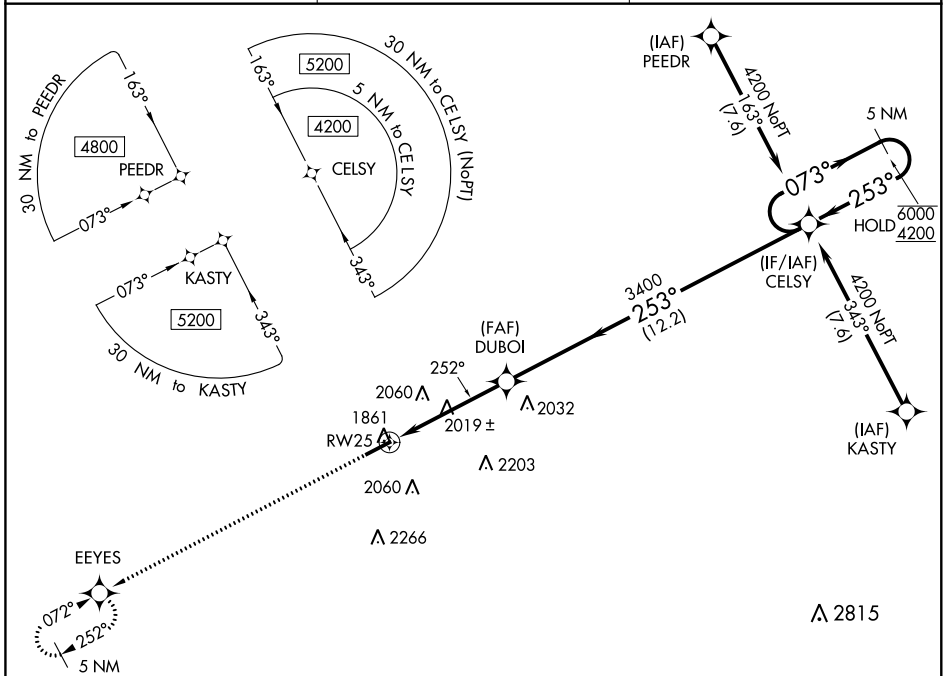

WAAS CH 97407 W25A	APP CRS 252°	Rwy Idg TDZE Apt Elev	5503 1817 1817
--	------------------------	-----------------------------	---

RNAV (GPS) RWY 25

DUBOIS RGNL (DUJ)

RNP APCH.	MALSR	MISSED APPROACH: Climb to 4200 direct EYES and hold.
<p>⚠ Circling NA for Cat D south of Rwy 7-25. For uncompensated Baro-VNAV systems, LNAV/VNAV NA below -21°C or above 54°C. For inop ALS increase LNAV Cat C/D visibility to 1½ SM.</p>		

ASOS 119.025	CLEVELAND CENTER 126.725 291.65	UNICOM 123.0 (CTAF)
------------------------	---	-------------------------------

NE-4, 27 JAN 2022 to 24 FEB 2022

NE-4, 27 JAN 2022 to 24 FEB 2022

ELEV 1817	D	TDZE 1817
-----------	----------	-----------

CATEGORY	A	B	C	D
LPV DA		2017-½	200 (200-½)	
LNAV/VNAV DA		2140-½	323 (400-½)	
LNAV MDA	2280-½ 463 (500-½)		2280-1 463 (500-1)	
C CIRCLING	2320-1 503 (600-1)	2360-1 543 (600-1)	2380-1½ 563 (600-1½)	2400-2 583 (600-2)