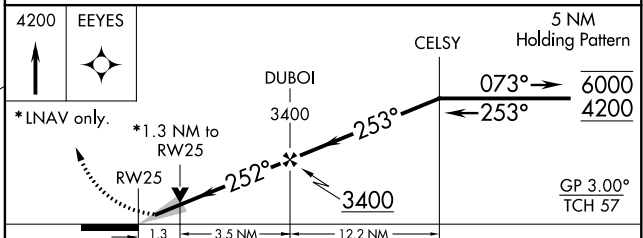

WAAS CH 97407 W25A	APP CRS 252°	Rwy Idg TDZE Apt Elev	5503 1817 1817
--	------------------------	-----------------------------	---

RNAV (GPS) RWY 25

DUBOIS RGNL (DUJ)

RNP APCH.	MALSR	MISSED APPROACH: Climb to 4200 direct EYES and hold.
<p>⚠ Circling NA for Cat D south of Rwy 7-25. For uncompensated Baro-VNAV systems, LNAV/VNAV NA below -21°C or above 54°C. For inop ALS increase LNAV Cat C/D visibility to 1½ SM.</p>		

ASOS 119.025	CLEVELAND CENTER 126.725 291.65	UNICOM 123.0 (CTAF)
------------------------	---	-------------------------------

NE-4, 27 JAN 2022 to 24 FEB 2022

NE-4, 27 JAN 2022 to 24 FEB 2022

ELEV 1817	D	TDZE 1817
-----------	----------	-----------

CATEGORY	A	B	C	D
LPV DA		2017-½	200 (200-½)	
LNAV/VNAV DA		2140-½	323 (400-½)	
LNAV MDA	2280-½ 463 (500-½)		2280-1 463 (500-1)	
C CIRCLING	2320-1 503 (600-1)	2360-1 543 (600-1)	2380-1½ 563 (600-1½)	2400-2 583 (600-2)