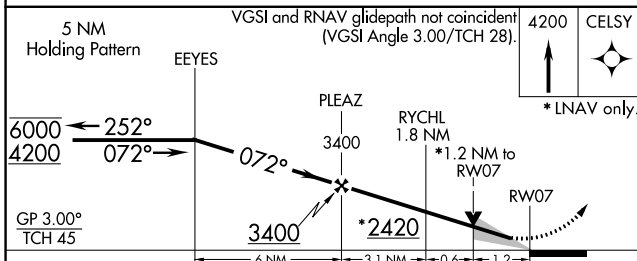

MISSED APPROACH: Climb to 4200 direct CELSY and hold.

ASOS 119.025	CLEVELAND CENTER 126.725 291.65	UNICOM 123.0 (CTAF) 📻
------------------------	---	--

NE-4, 27 JAN 2022 to 24 FEB 2022

NE-4, 27 JAN 2022 to 24 FEB 2022

ELEV 1817	D TDZE 1817
-----------	--------------------

CATEGORY	A	B	C	D
LPV DA		2017-3/4	200 (200-3/4)	
LNAV/VNAV DA		2160-1	343 (400-1)	
LNAV MDA	2240-1	423 (500-1)	2240-1 1/4	423 (500-1 1/4)
C CIRCLING	2320-1 503 (600-1)	2360-1 543 (600-1)	2380-1 1/2 563 (600-1 1/2)	2400-2 583 (600-2)