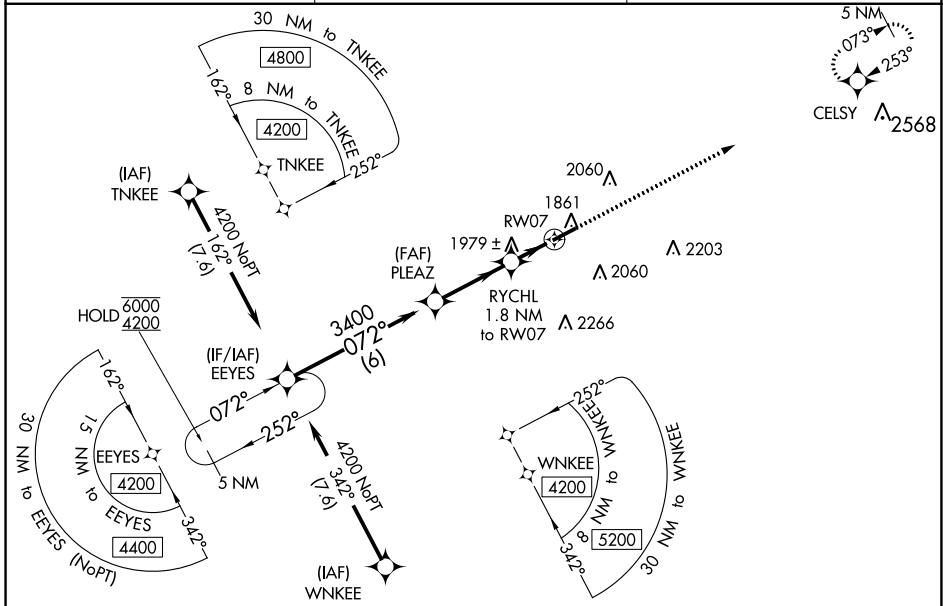

WAAS CH 82116 W07A	APP CRS 072°	Rwy Idg TDZE Apt Elev	5503 1817 1817
--	------------------------	-----------------------------	---

RNAV (GPS) RWY 7

DUBOIS RGNL (DUJ)

RNP APCH.

⚠ Circling NA for Cat D south of Rwy 7-25. For uncompensated Baro-VNAV systems, LNAV/VNAV NA below -21°C or above 54°C.

MISSED APPROACH: Climb to 4200 direct CELSY and hold.

ASOS 119.025	CLEVELAND CENTER 126.725 291.65	UNICOM 123.0 (CTAF) 📻
------------------------	---	--

NE-4, 27 JAN 2022 to 24 FEB 2022

NE-4, 27 JAN 2022 to 24 FEB 2022

ELEV 1817	D TDZE 1817
-----------	--------------------

CATEGORY	A	B	C	D
LPV DA		2017-3/4	200 (200-3/4)	
LNAV/VNAV DA		2160-1	343 (400-1)	
LNAV MDA	2240-1	423 (500-1)	2240-1 1/4	423 (500-1 1/4)
C CIRCLING	2320-1 503 (600-1)	2360-1 543 (600-1)	2380-1 1/2 563 (600-1 1/2)	2400-2 583 (600-2)

HIRL Rwy 7-25 **📻**

REIL Rwy 7 **📻**