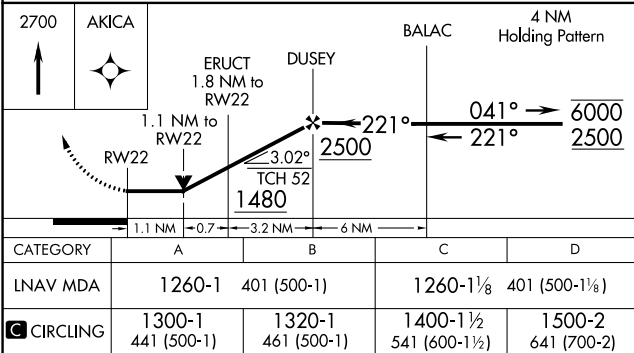

APP CRS 221°	Rwy Idg TDZE Apt Elev	6011 859 859
------------------------	-----------------------------	---

RNAV (GPS) RWY 22

MARION MUNI - MCKINNEY FLD (MZZ)

RNP APCH.		MISSED APPROACH: Climb to 2700 direct AKICA and hold.	
▼ Rwy 22 helicopter visibility reduction below ¾ SM NA.			

AWOS-3 108.6	GRISSOM APP CON ★ 121.05 338.275	CLNC DEL 120.0	UNICOM 122.7 (CTAF) 0
------------------------	--	--------------------------	---------------------------------

EC-2, 27 JAN 2022 to 24 FEB 2022