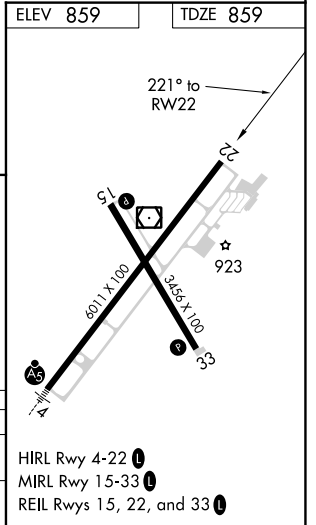

APP CRS 221°	Rwy Idg TDZE Apt Elev	6011 859 859

RNAV (GPS) RWY 22

MARION MUNI - MCKINNEY FLD (MZZ)

RNP APCH.		MISSED APPROACH: Climb to 2700 direct AKICA and hold.	
▼ Rwy 22 helicopter visibility reduction below ¾ SM NA.			

AWOS-3 108.6	GRISSOM APP CON ★ 121.05 338.275	CLNC DEL 120.0	UNICOM 122.7 (CTAF) 0

EC-2, 27 JAN 2022 to 24 FEB 2022

EC-2, 27 JAN 2022 to 24 FEB 2022