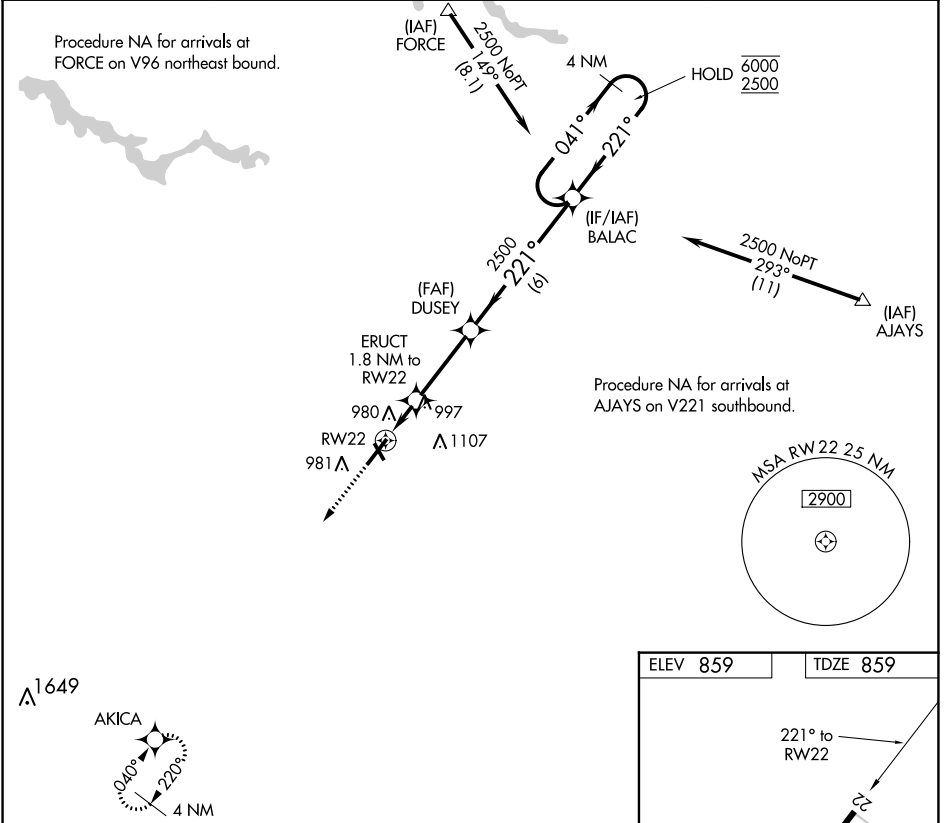

APP CRS 221°	Rwy Idg TDZE Apt Elev	6011 859 859
------------------------	-----------------------------	---

RNAV (GPS) RWY 22

MARION MUNI - MCKINNEY FLD (MZZ)

RNP APCH.		MISSED APPROACH: Climb to 2700 direct AKICA and hold.	
▼ Rwy 22 helicopter visibility reduction below ¾ SM NA.			

AWOS-3 108.6	GRISSOM APP CON ★ 121.05 338.275	CLNC DEL 120.0	UNICOM 122.7 (CTAF) 0
------------------------	--	--------------------------	---------------------------------

EC-2, 27 JAN 2022 to 24 FEB 2022

EC-2, 27 JAN 2022 to 24 FEB 2022