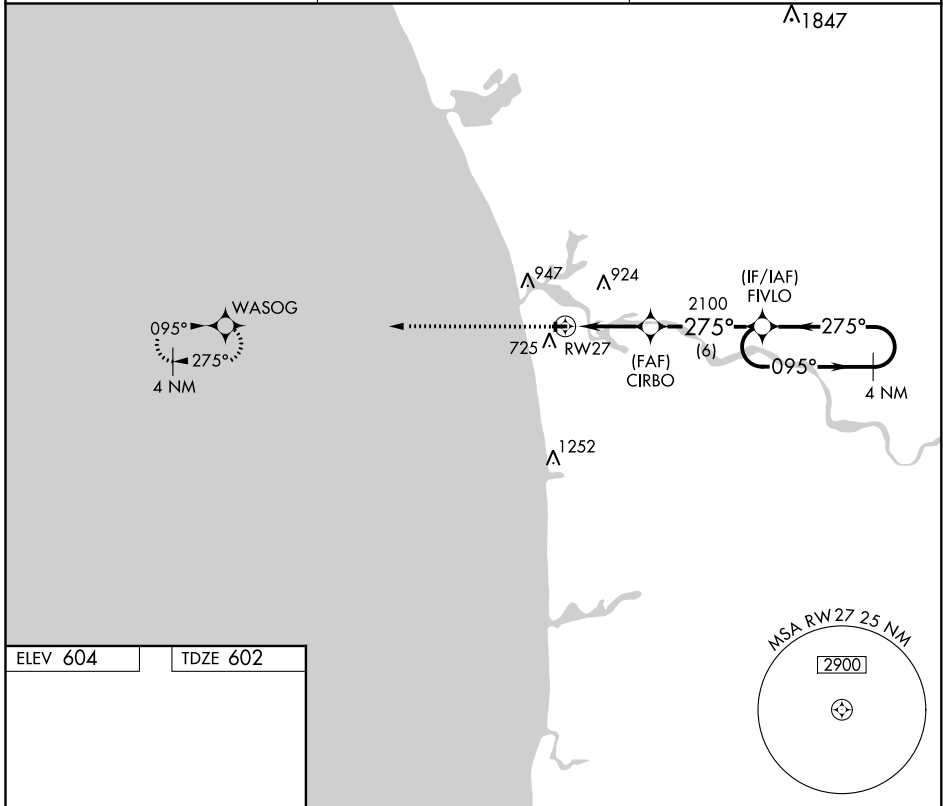

APP CRS 275°	Rwy Idg 3752
	TDZE 602
	Apt Elev 604

RNAV (GPS) RWY 27

GRAND HAVEN MEML AIRPARK (3GM)

RNP APCH. ▼ Use Muskegon altimeter setting. Rwy 27 helicopter visibility reduction below 3/4 SM NA. Circling Rwy 18, 36 NA at night. ▲ NA		MISSED APPROACH: Climb to 3000 direct WASOG and hold.
MKG ASOS 124.3	GREAT LAKES APP CON* 133.825 290.35	UNICOM 122.7 (CTAF) 0

ELEV 604 TDZE 602

CATEGORY	A	B	C	D
LNAV MDA	1000-1 398 (400-1)			NA
CIRCLING	1240-1	636 (700-1)	1320-2 716 (800-2)	NA

EC-1, 27 JAN 2022 to 24 FEB 2022

EC-1, 27 JAN 2022 to 24 FEB 2022