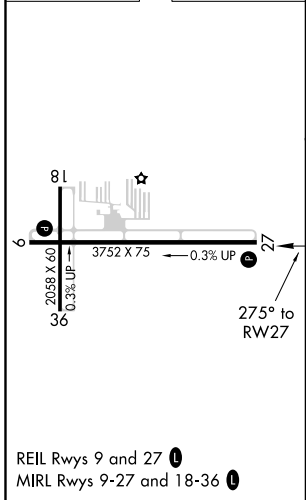

CATEGORY	A	B	C	D
LNAV MDA	1000-1 398 (400-1)			NA
CIRCLING	1240-1	636 (700-1)	1320-2 716 (800-2)	NA

EC-1, 27 JAN 2022 to 24 FEB 2022

EC-1, 27 JAN 2022 to 24 FEB 2022