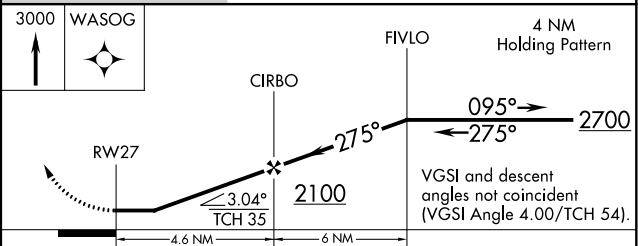

CATEGORY	A	B	C	D
LNAV MDA	1000-1 398 (400-1)			NA
CIRCLING	1240-1	636 (700-1)	1320-2 716 (800-2)	NA

EC-1, 27 JAN 2022 to 24 FEB 2022

EC-1, 27 JAN 2022 to 24 FEB 2022