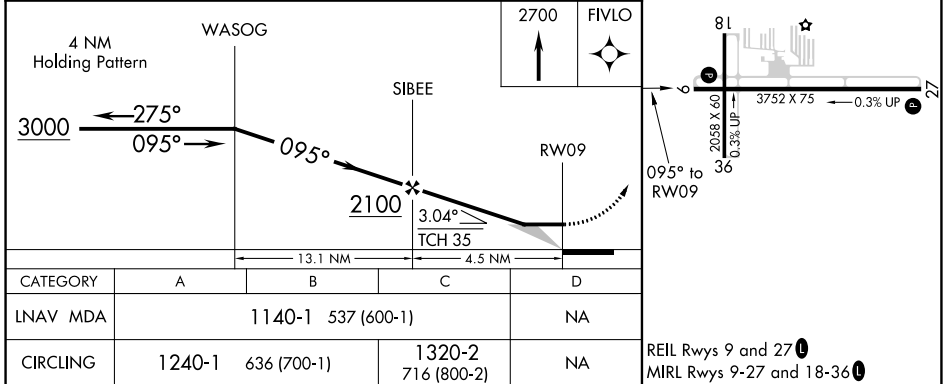

APP CRS 095°	Rwy Idg 3752
	TDZE 603
	Apt Elev 604

RNAV (GPS) RWY 9

GRAND HAVEN MEML AIRPARK (3GM)

RNP APCH.		MISSED APPROACH: Climb to 2700 direct FIVLO and hold.
<p>▼ Use Muskegon altimeter setting. Circling Rwy 18, 36 NA at night.</p> <p>▲ NA Rwy 9 helicopter visibility reduction below 3/4 SM NA.</p>		
MKG ASOS 124.3	GREAT LAKES APP CON* 133.825 290.35	UNICOM 122.7 (CTAF) 0