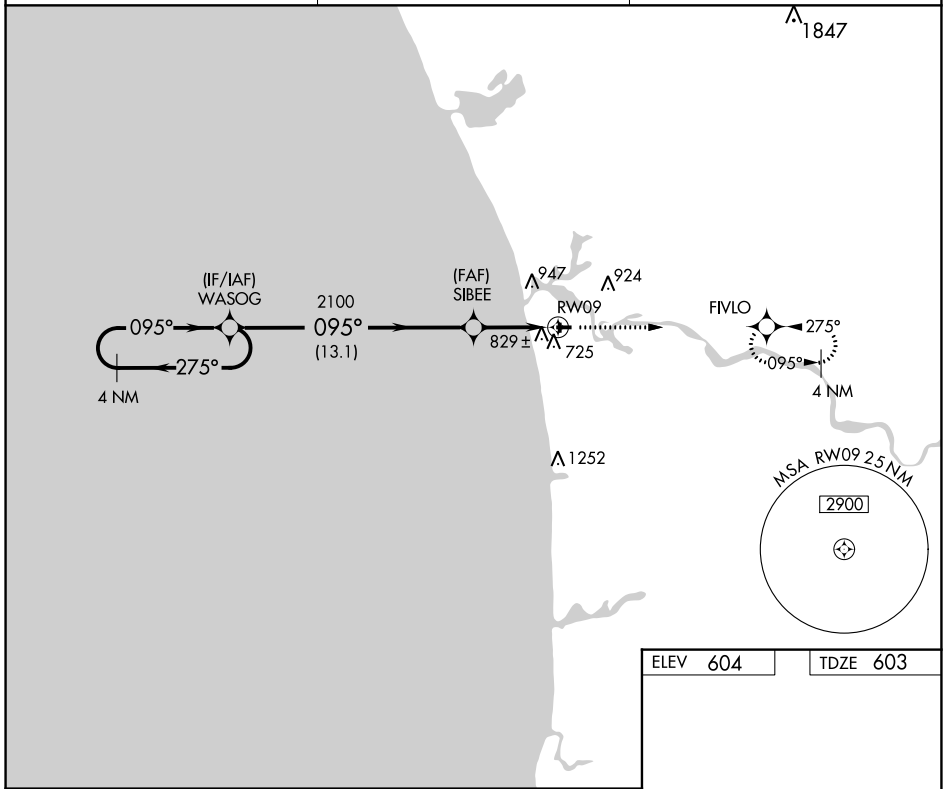

APP CRS 095°	Rwy Idg 3752
	TDZE 603
	Apt Elev 604

RNAV (GPS) RWY 9

GRAND HAVEN MEML AIRPARK (3GM)

RNP APCH.		MISSED APPROACH: Climb to 2700 direct FIVLO and hold.
<p>▼ Use Muskegon altimeter setting. Circling Rwy 18, 36 NA at night.</p> <p>▲ NA Rwy 9 helicopter visibility reduction below 3/4 SM NA.</p>		
MKG ASOS 124.3	GREAT LAKES APP CON* 133.825 290.35	UNICOM 122.7 (CTAF) 0

EC-1, 27 JAN 2022 to 24 FEB 2022

EC-1, 27 JAN 2022 to 24 FEB 2022