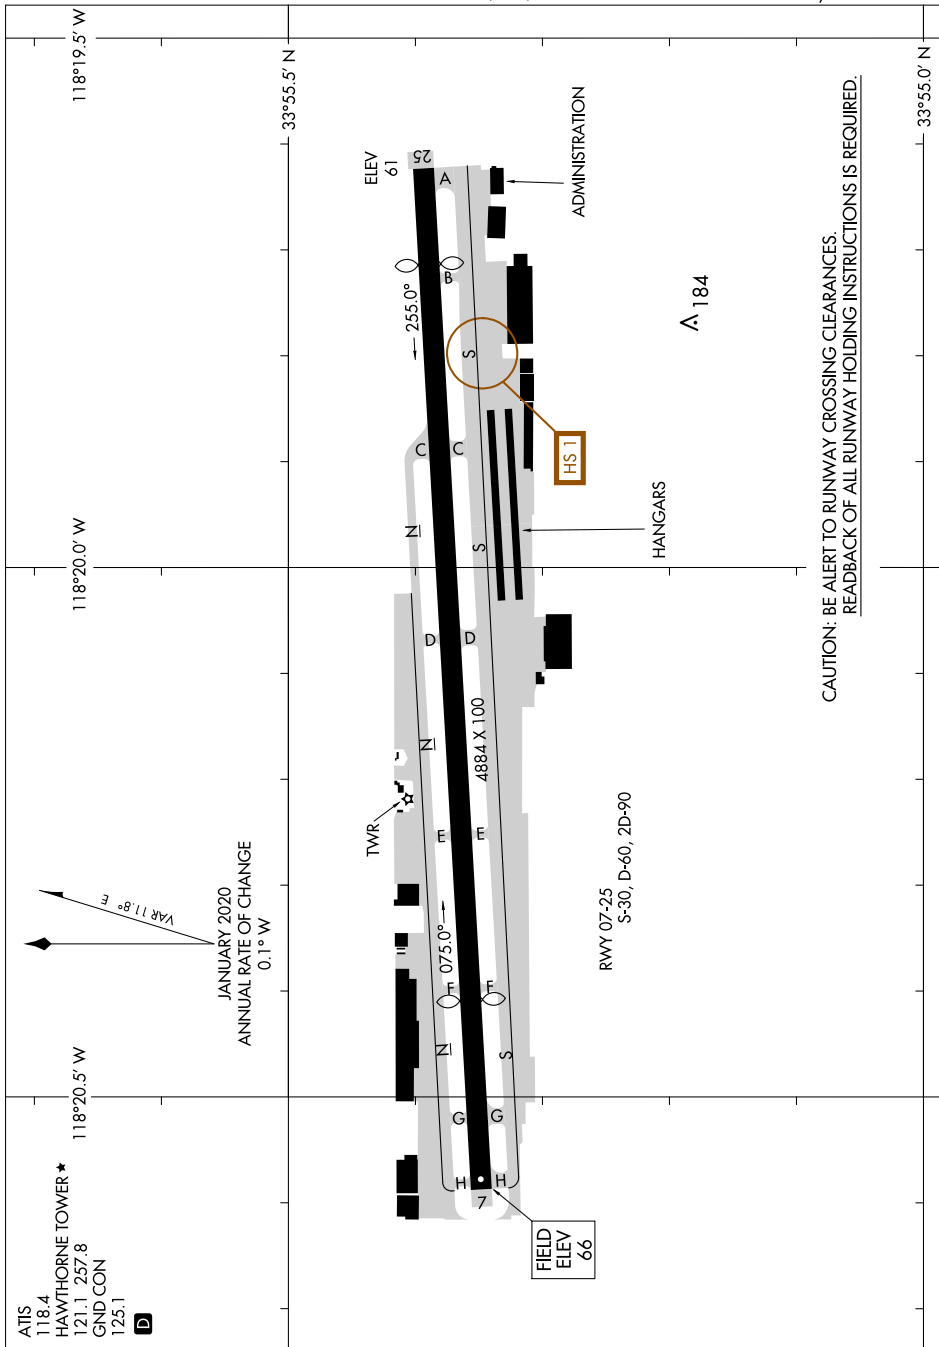

# AIRPORT DIAGRAM

JACK NORTHROP FLD/HAWTHORNE MUNI (HHR)  
AL-5120 (FAA)  
HAWTHORNE, CALIFORNIA

SW-3, 27 JAN 2022 to 24 FEB 2022

SW-3, 27 JAN 2022 to 24 FEB 2022

# AIRPORT DIAGRAM

HAWTHORNE, CALIFORNIA  
JACK NORTHROP FLD/HAWTHORNE MUNI (HHR)