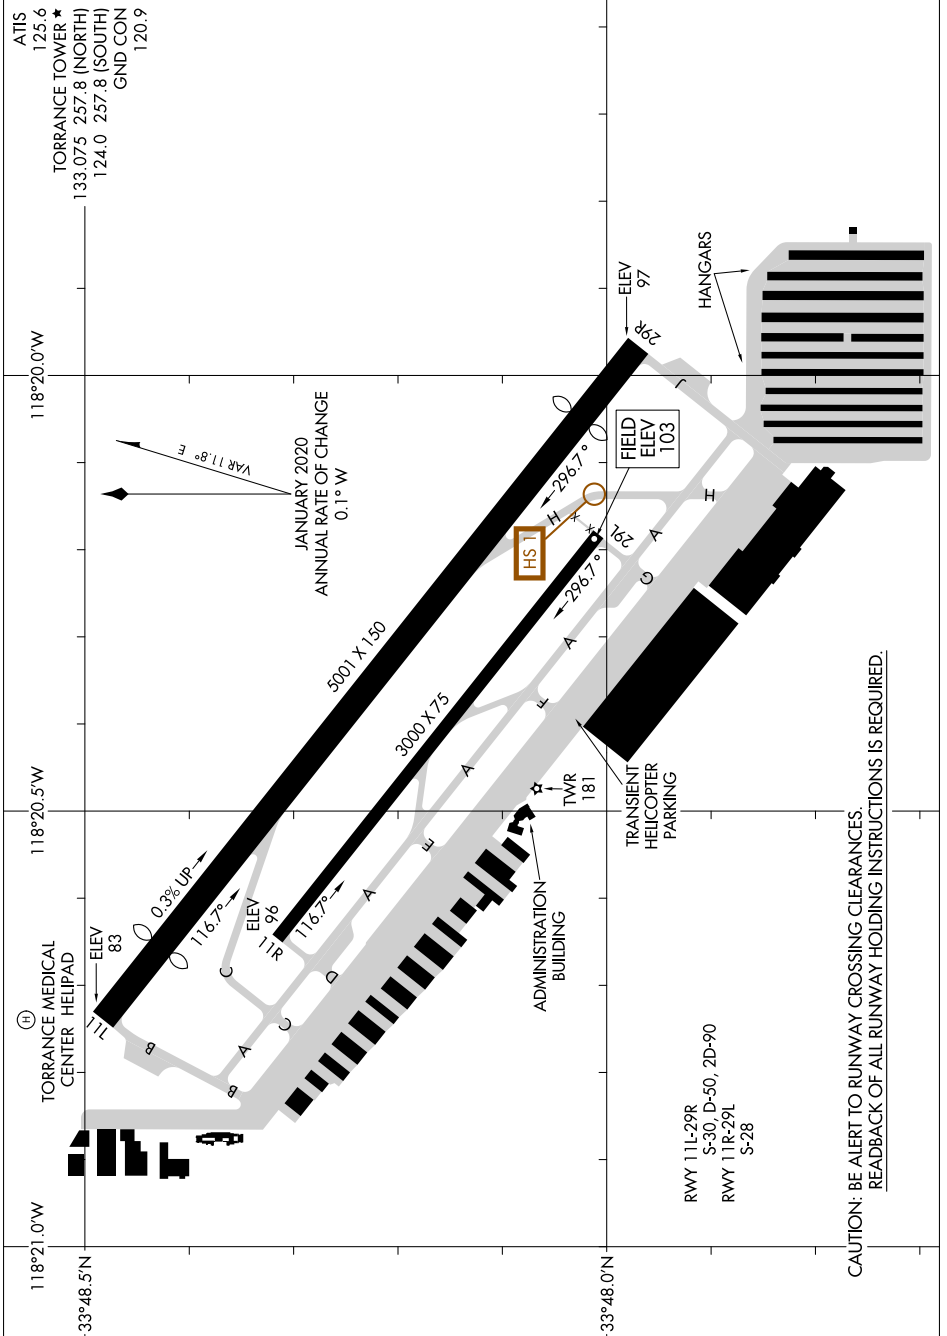

AIRPORT DIAGRAM

AL-5179 (FAA)

ZAMPERINI FLD (TOA)
TORRANCE, CALIFORNIA

SW-3, 27 JAN 2022 to 24 FEB 2022

CAUTION: BE ALERT TO RUNWAY CROSSING CLEARANCES.
READBACK OF ALL RUNWAY HOLDING INSTRUCTIONS IS REQUIRED.

SW-3, 27 JAN 2022 to 24 FEB 2022