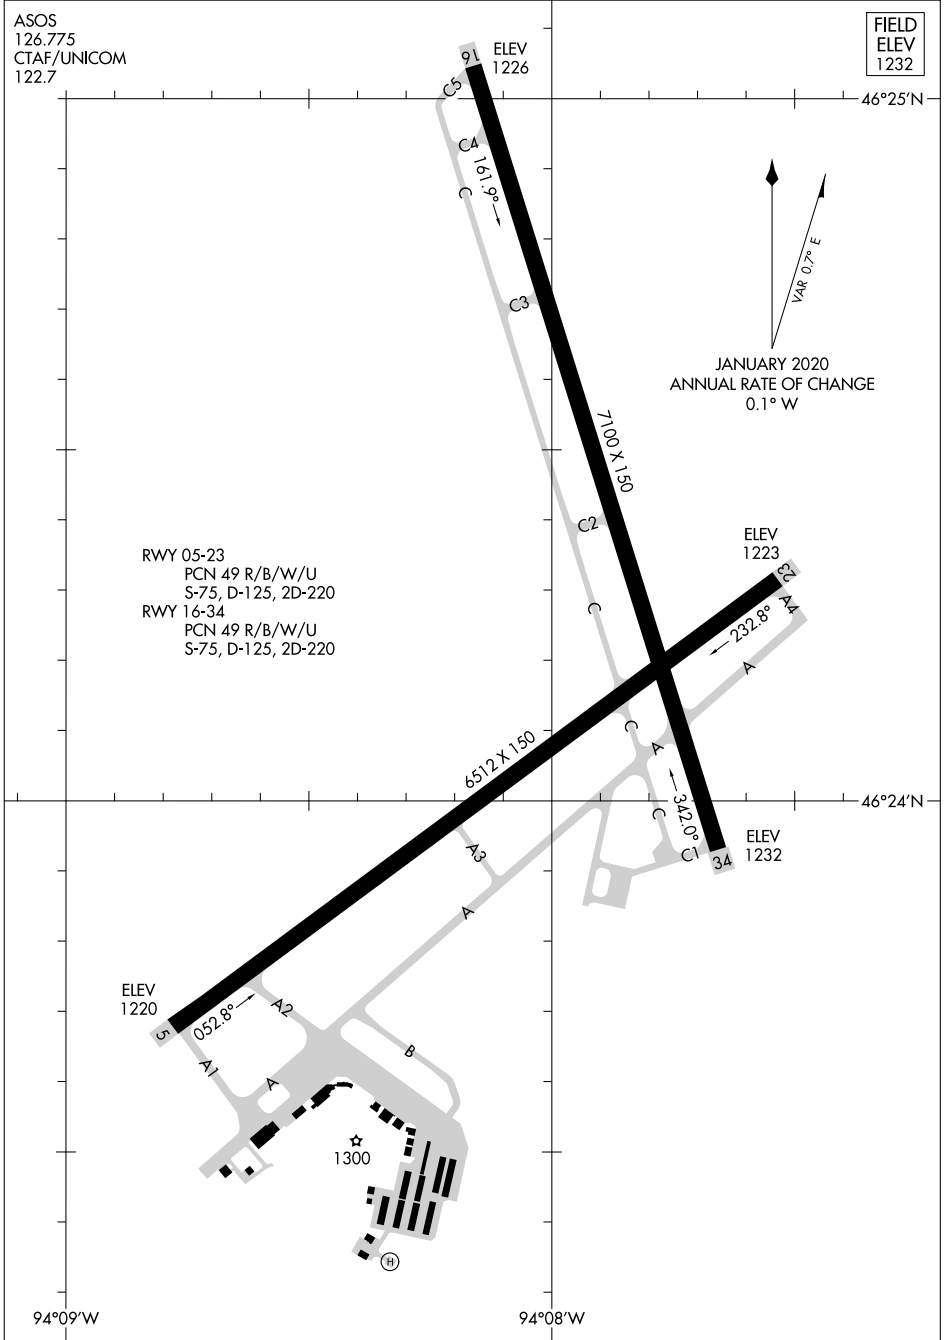

AIRPORT DIAGRAM

AL-5182 (FAA)

BRAINERD LAKES RGNL (B.R.D)

BRAINERD, MINNESOTA

ASOS
126.775
CTAF/UNICOM
122.7

FIELD
ELEV
1232

NC-1, 27 JAN 2022 to 24 FEB 2022

NC-1, 27 JAN 2022 to 24 FEB 2022

RWY 05-23
PCN 49 R/B/W/U
S-75, D-125, 2D-220

RWY 16-34
PCN 49 R/B/W/U
S-75, D-125, 2D-220

JANUARY 2020
ANNUAL RATE OF CHANGE
0.1° W

AIRPORT DIAGRAM

BRAINERD, MINNESOTA
BRAINERD LAKES RGNL (B.R.D)