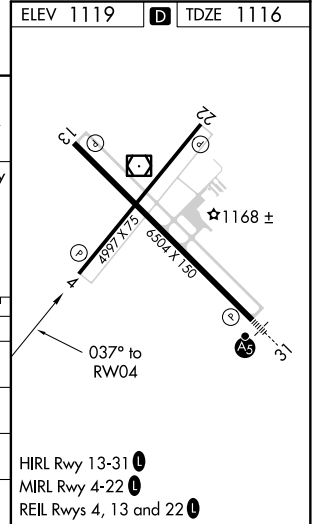

NC-1, 27 JAN 2022 to 24 FEB 2022

NC-1, 27 JAN 2022 to 24 FEB 2022