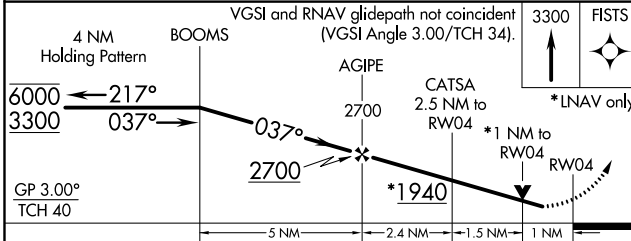

RNAV (GPS) RWY 4

THIEF RIVER FALLS RGNL (TVF)

RNP APCH.	MISSED APPROACH: Climb to 3300 direct FISTS and hold.
-----------	-------------------------------------------------------

AWOS-3PT 119.025	MINNEAPOLIS CENTER 132.15 269.6	UNICOM 122.8 (CTAF) 0
----------------------------	-------------------------------------------	---------------------------------