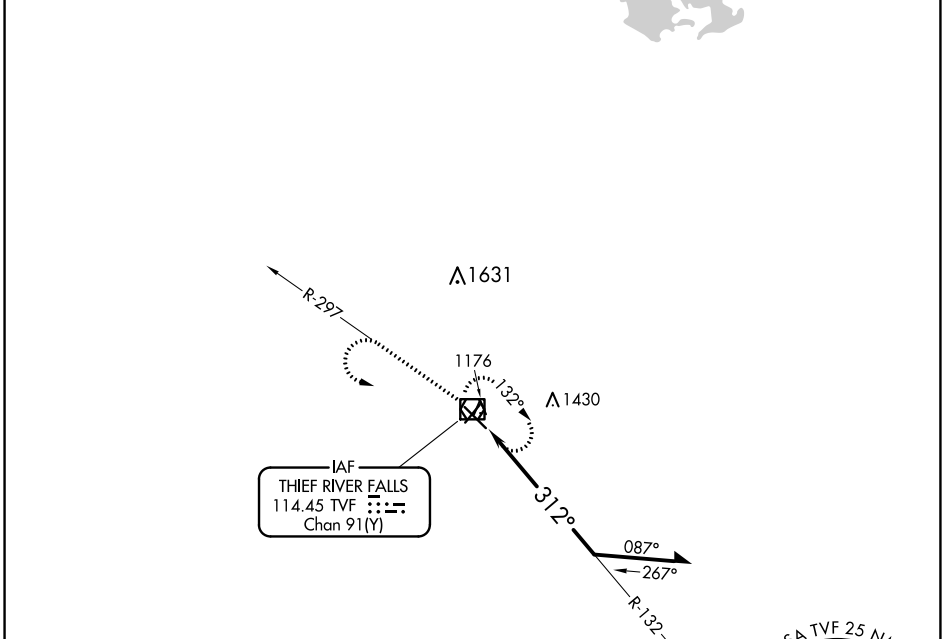

VOR/DME TVF 114.45 Chan 91(Y)	APP CRS 312°	Rwy Idg TDZE Apt Elev	6304 1114 1119

VOR RWY 31

THIEF RIVER FALLS RGNL (TVF)

		MISSED APPROACH: Climb to 2700 on TVF R-297 then left turn direct TVF VOR/DME and hold.

AWOS-3PT 119.025	MINNEAPOLIS CENTER 132.15 269.6	UNICOM 122.8 (CTAF) 0

ELEV 1119	D	TDZE 1114