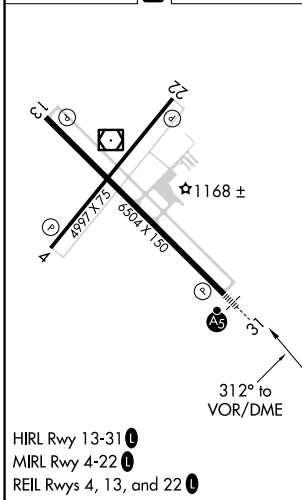

VOR/DME TVF 114.45 Chan 91(Y)	APP CRS 312°	Rwy Idg TDZE Apt Elev	6304 1114 1119
---	------------------------	-----------------------------	---

VOR RWY 31

THIEF RIVER FALLS RGNL (TVF)

		MISSED APPROACH: Climb to 2700 on TVF R-297 then left turn direct TVF VOR/DME and hold.

AWOS-3PT 119.025	MINNEAPOLIS CENTER 132.15 269.6	UNICOM 122.8 (CTAF) 0
----------------------------	---	---------------------------------

ELEV 1119	D	TDZE 1114
-----------	----------	-----------

CATEGORY	A	B	C	D
S-31	1660-1/2	546 (600-1/2)	1660-1 1/8	546 (600-1 1/8)
C CIRCLING	1660-1	541 (600-1)	1820-2 701 (800-2)	1980-2 3/4 861 (900-2 3/4)