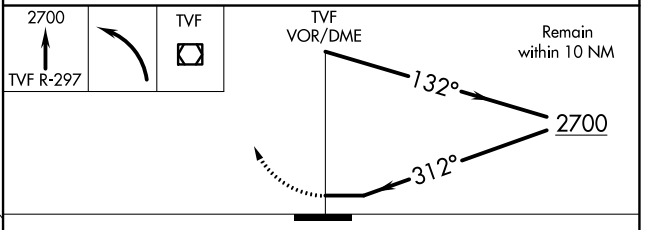

VOR/DME TVF 114.45 Chan 91(Y)	APP CRS 312°	Rwy Idg TDZE Apt Elev	6304 1114 1119
---	------------------------	-----------------------------	---

VOR RWY 31

THIEF RIVER FALLS RGNL (TVF)

		MISSED APPROACH: Climb to 2700 on TVF R-297 then left turn direct TVF VOR/DME and hold.

AWOS-3PT 119.025	MINNEAPOLIS CENTER 132.15 269.6	UNICOM 122.8 (CTAF) 0
----------------------------	---	---------------------------------

ELEV 1119	D	TDZE 1114
-----------	----------	-----------

CATEGORY	A	B	C	D
S-31	1660-1/2	546 (600-1/2)	1660-1 1/8	546 (600-1 1/8)
C CIRCLING	1660-1	541 (600-1)	1820-2 701 (800-2)	1980-2 3/4 861 (900-2 3/4)