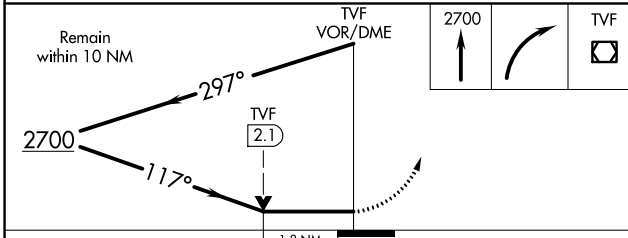

VOR/DME TVF 114.45 Chan 91(Y)	APP CRS 117°	Rwy Idg TDZE Apt Elev	6504 1115 1119

VOR Y RWY 13

THIEF RIVER FALLS RGNL (TVF)

⚠ Circling to Rwy 4/22 NA at night. MISSED APPROACH: Climb to 2700 then right turn direct TVF VOR/DME and hold.

AWOS-3PT 119.025	MINNEAPOLIS CENTER 132.15 269.6	UNICOM 122.8 (CTAF) 0

CATEGORY	A	B	C	D
S-13	1740-1 625 (700-1)		1740-1¾ 625 (700-1¾)	1740-2 625 (700-2)
C CIRCLING	1740-1 621 (700-1)		1820-2 701 (800-2)	1980-2¾ 861 (900-2¾)

HIRL Rwy 13-31 **0**
MIRL Rwy 4-22 **0**
REIL Rws 4, 13, and 22 **0**

NC-1, 27 JAN 2022 to 24 FEB 2022

NC-1, 27 JAN 2022 to 24 FEB 2022