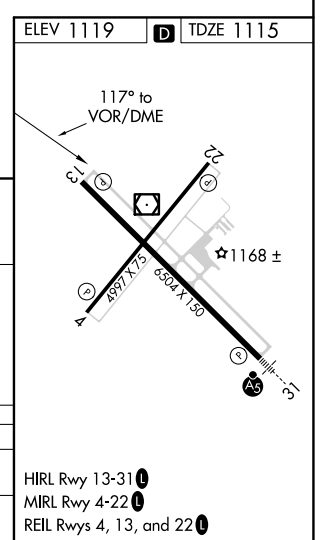

VOR/DME TVF 114.45 Chan 91(Y)	APP CRS 117°	Rwy Idg TDZE Apt Elev	6504 1115 1119

VOR Y RWY 13

THIEF RIVER FALLS RGNL (TVF)

⚠ Circling to Rwy 4/22 NA at night. MISSED APPROACH: Climb to 2700 then right turn direct TVF VOR/DME and hold.

AWOS-3PT 119.025	MINNEAPOLIS CENTER 132.15 269.6	UNICOM 122.8 (CTAF) 0

CATEGORY	A	B	C	D
S-13	1740-1 625 (700-1)		1740-1¾ 625 (700-1¾)	1740-2 625 (700-2)
C CIRCLING	1740-1 621 (700-1)		1820-2 701 (800-2)	1980-2¾ 861 (900-2¾)

HIRL Rwy 13-31 **0**
MIRL Rwy 4-22 **0**
REIL Rws 4, 13, and 22 **0**

NC-1, 27 JAN 2022 to 24 FEB 2022

NC-1, 27 JAN 2022 to 24 FEB 2022