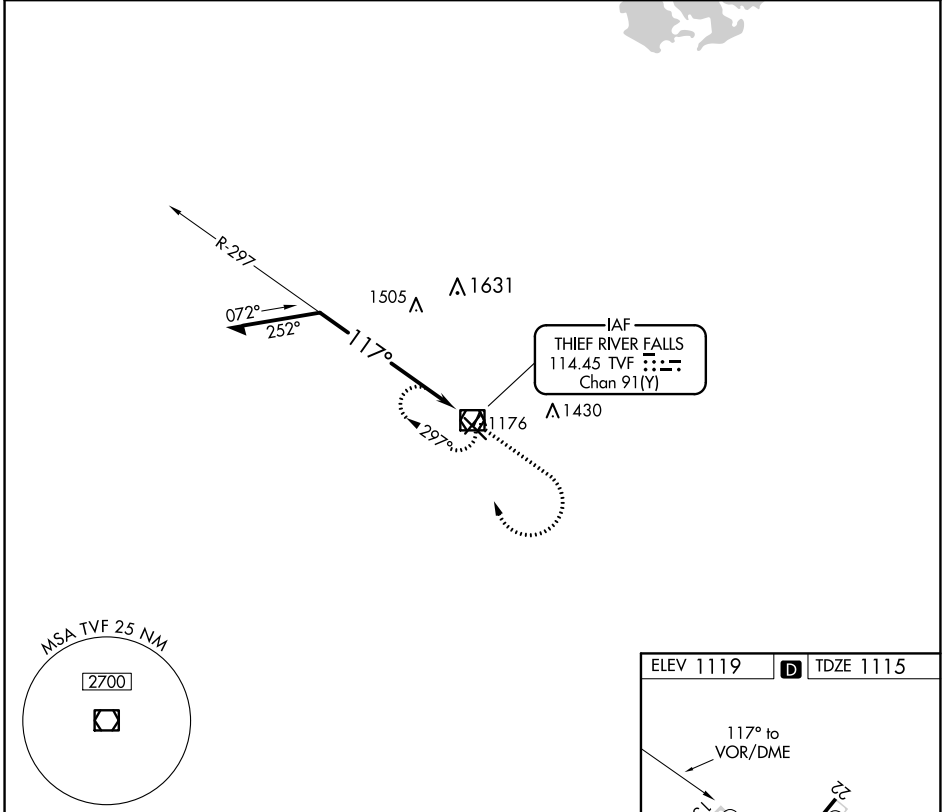

VOR/DME TVF 114.45 Chan 91(Y)	APP CRS 117°	Rwy Idg TDZE Apt Elev	6504 1115 1119
---	------------------------	-----------------------------	---

VOR Y RWY 13

THIEF RIVER FALLS RGNL (TVF)

⚠ Circling to Rwy 4/22 NA at night. MISSED APPROACH: Climb to 2700 then right turn direct TVF VOR/DME and hold.

AWOS-3PT 119.025	MINNEAPOLIS CENTER 132.15 269.6	UNICOM 122.8 (CTAF) 0
----------------------------	---	--

CATEGORY	A	B	C	D
S-13	1740-1 625 (700-1)		1740-1¾ 625 (700-1¾)	1740-2 625 (700-2)
C CIRCLING	1740-1 621 (700-1)		1820-2 701 (800-2)	1980-2¾ 861 (900-2¾)

HIRL Rwy 13-31 **0**
MIRL Rwy 4-22 **0**
REIL Rws 4, 13, and 22 **0**

NC-1, 27 JAN 2022 to 24 FEB 2022

NC-1, 27 JAN 2022 to 24 FEB 2022