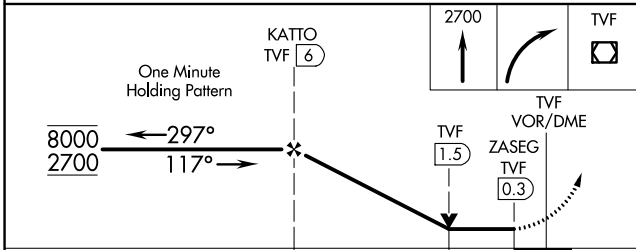

VOR/DME TVF 114.45 Chan 91(Y)	APP CRS 117°	Rwy Idg TDZE Apt Elev	6504 1115 1119

VOR Z RWY 13

THIEF RIVER FALLS RGNL (TVF)

DME required.	MISSED APPROACH: Climb to 2700 then right turn direct TVF VOR/DME and hold.

AWOS-3PT 119.025	MINNEAPOLIS CENTER 132.15 269.6	UNICOM 122.8 (CTAF)

CATEGORY	A	B	C	D
S-13	1520-1	405 (500-1)	1520-1¼	405 (500-1¼)

HIRL Rwy 13-31
MRL Rwy 4-22
REL Rws 4, 13, and 22

NC-1, 27 JAN 2022 to 24 FEB 2022

NC-1, 27 JAN 2022 to 24 FEB 2022