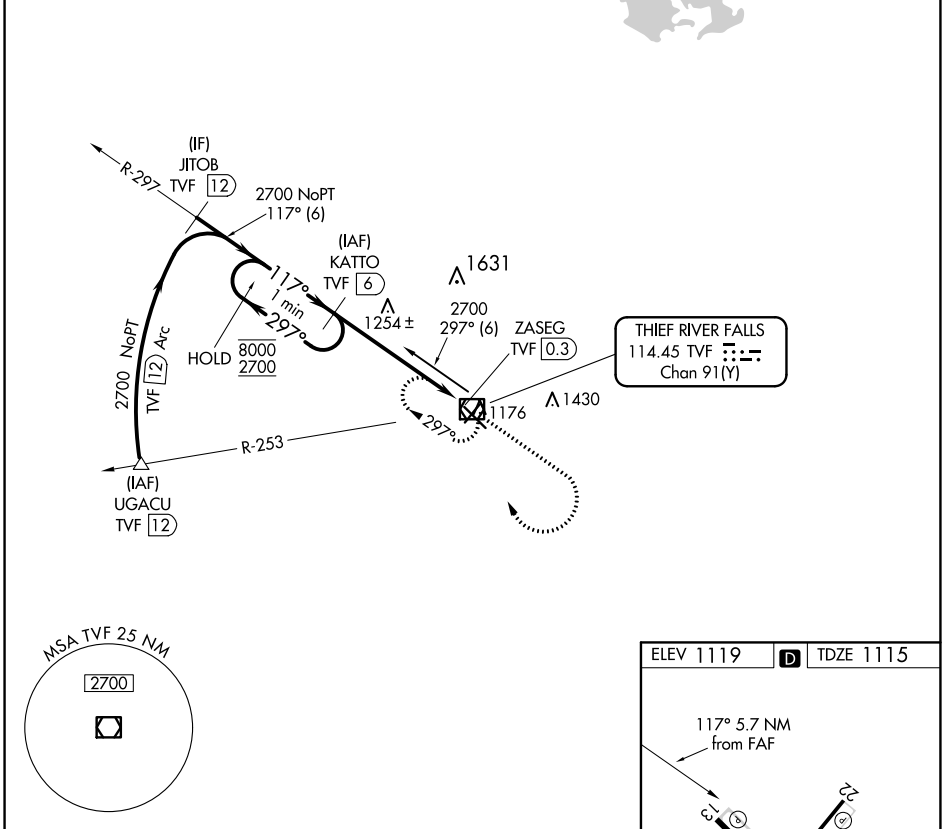

VOR/DME TVF 114.45 Chan 91(Y)	APP CRS 117°	Rwy Idg TDZE Apt Elev	6504 1115 1119
---	------------------------	-----------------------------	---

VOR Z RWY 13

THIEF RIVER FALLS RGNL (TVF)

DME required.	MISSED APPROACH: Climb to 2700 then right turn direct TVF VOR/DME and hold.
---------------	---

AWOS-3PT 119.025	MINNEAPOLIS CENTER 132.15 269.6	UNICOM 122.8 (CTAF)
----------------------------	---	-------------------------------

CATEGORY	A	B	C	D
S-13	1520-1	405 (500-1)	1520-1¼	405 (500-1¼)

HIRL Rwy 13-31
 MRL Rwy 4-22
 REL Rws 4, 13, and 22