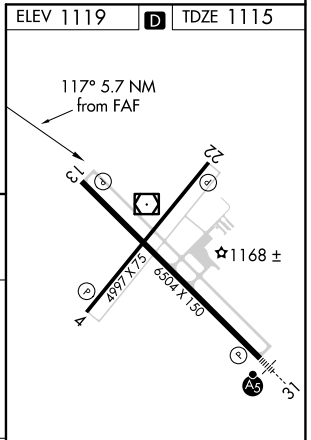

VOR/DME TVF 114.45 Chan 91(Y)	APP CRS 117°	Rwy Idg TDZE Apt Elev	6504 1115 1119
---	------------------------	-----------------------------	---

VOR Z RWY 13

THIEF RIVER FALLS RGNL (TVF)

DME required.	MISSED APPROACH: Climb to 2700 then right turn direct TVF VOR/DME and hold.
---------------	---

AWOS-3PT 119.025	MINNEAPOLIS CENTER 132.15 269.6	UNICOM 122.8 (CTAF)
----------------------------	---	-------------------------------

CATEGORY	A	B	C	D
S-13	1520-1	405 (500-1)	1520-1¼	405 (500-1¼)

HIRL Rwy 13-31
 MRL Rwy 4-22
 REL Rws 4, 13, and 22