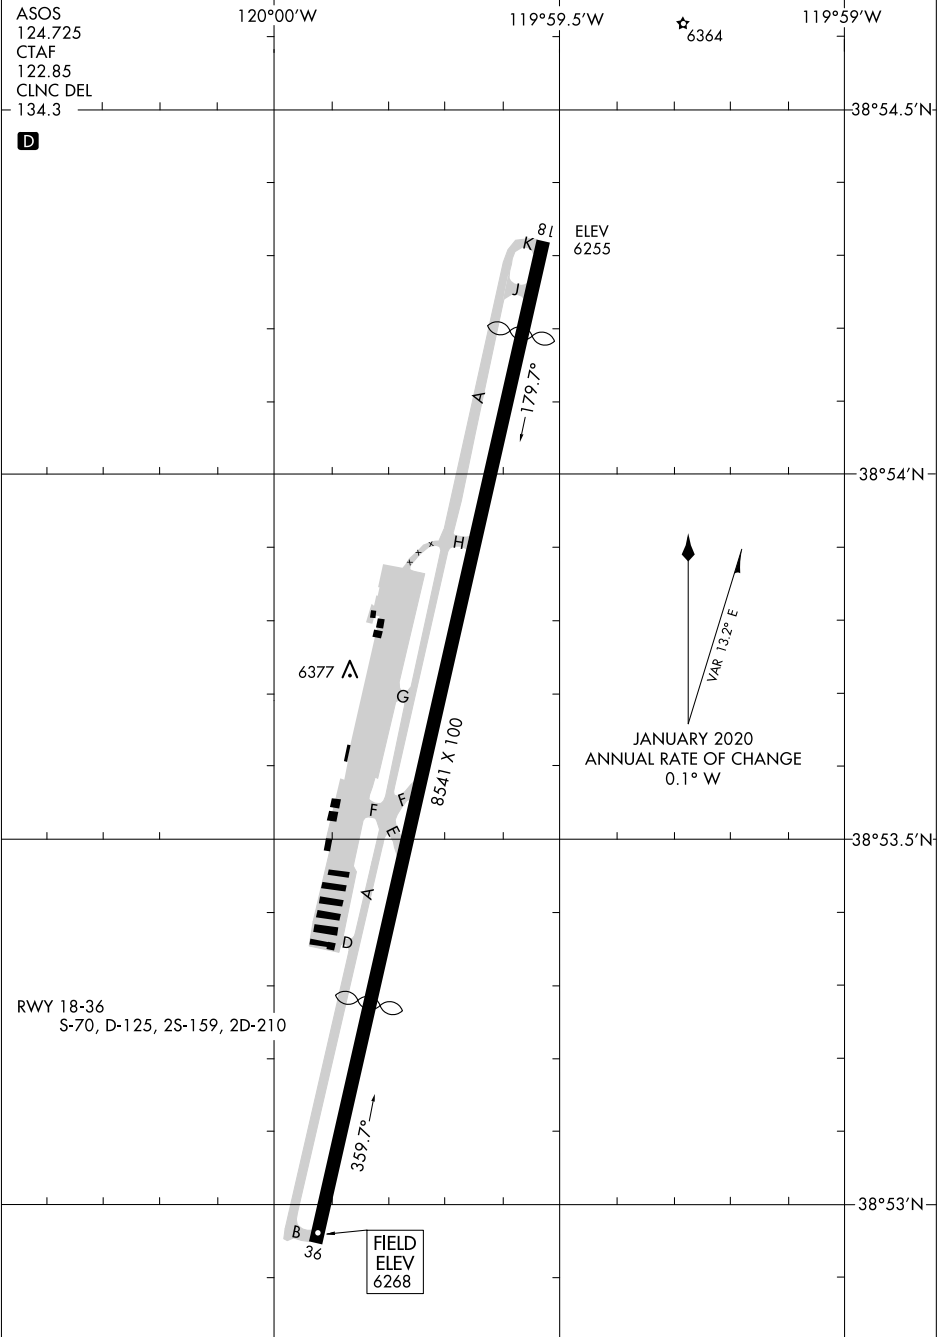

21336

AIRPORT DIAGRAM

AL-5416 (FAA)

LAKE TAHOE (TVL)
SOUTH LAKE TAHOE, CALIFORNIA

SW-2, 27 JAN 2022 to 24 FEB 2022

SW-2, 27 JAN 2022 to 24 FEB 2022

AIRPORT DIAGRAM

21336

SOUTH LAKE TAHOE, CALIFORNIA
LAKE TAHOE (TVL)