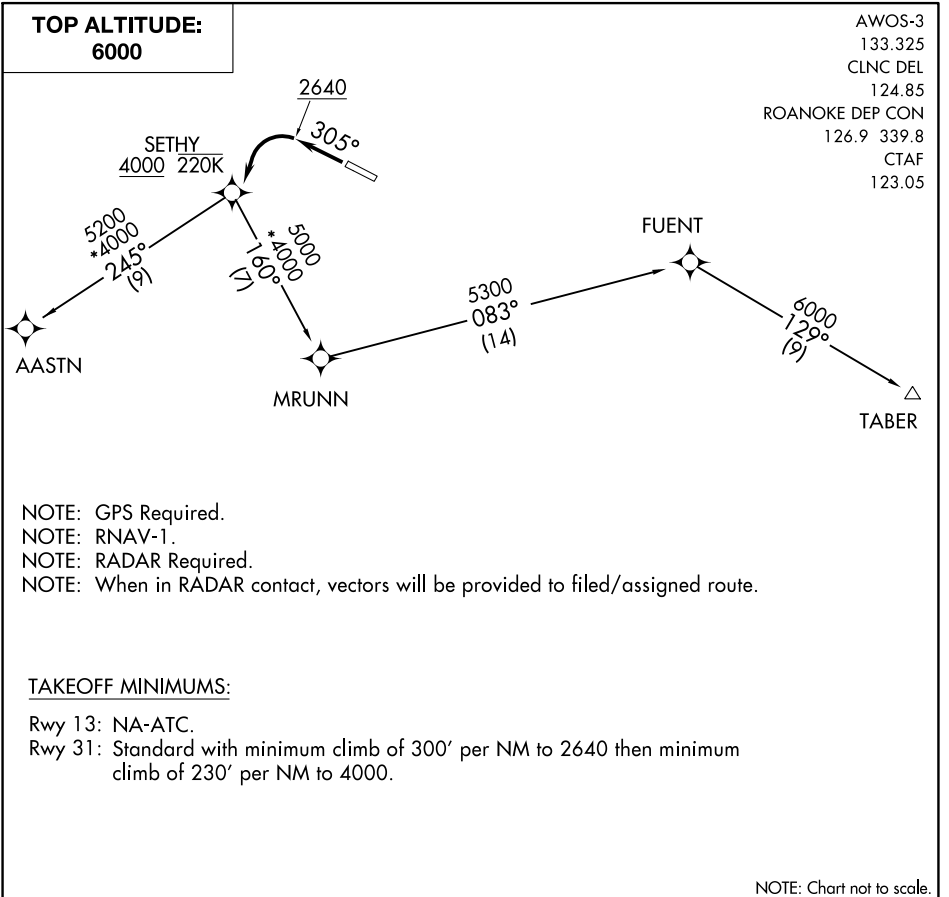

SETHY FIVE DEPARTURE (RNAV)

BLACKSBURG, VIRGINIA

NE-3, 27 JAN 2022 to 24 FEB 2022

NE-3, 27 JAN 2022 to 24 FEB 2022

DEPARTURE ROUTE DESCRIPTION

TAKEOFF RUNWAY 31: Climb heading 305° to 2640, then left turn direct SETHY, cross SETHY at or above 4000, thence....

....On TABER transition. Maintain 6000. Expect clearance to filed altitude/flight level 10 minutes after departure.

....On AASTN transition. At AASTN fly heading 245° or assigned by ATC. Maintain 6000. RADAR vectors will be provided to filed route. Expect clearance to filed altitude/flight level within ten minutes after departure.

AASTN TRANSITION (SETHY5.AASTN):
TABER TRANSITION (SETHY5.TABER):