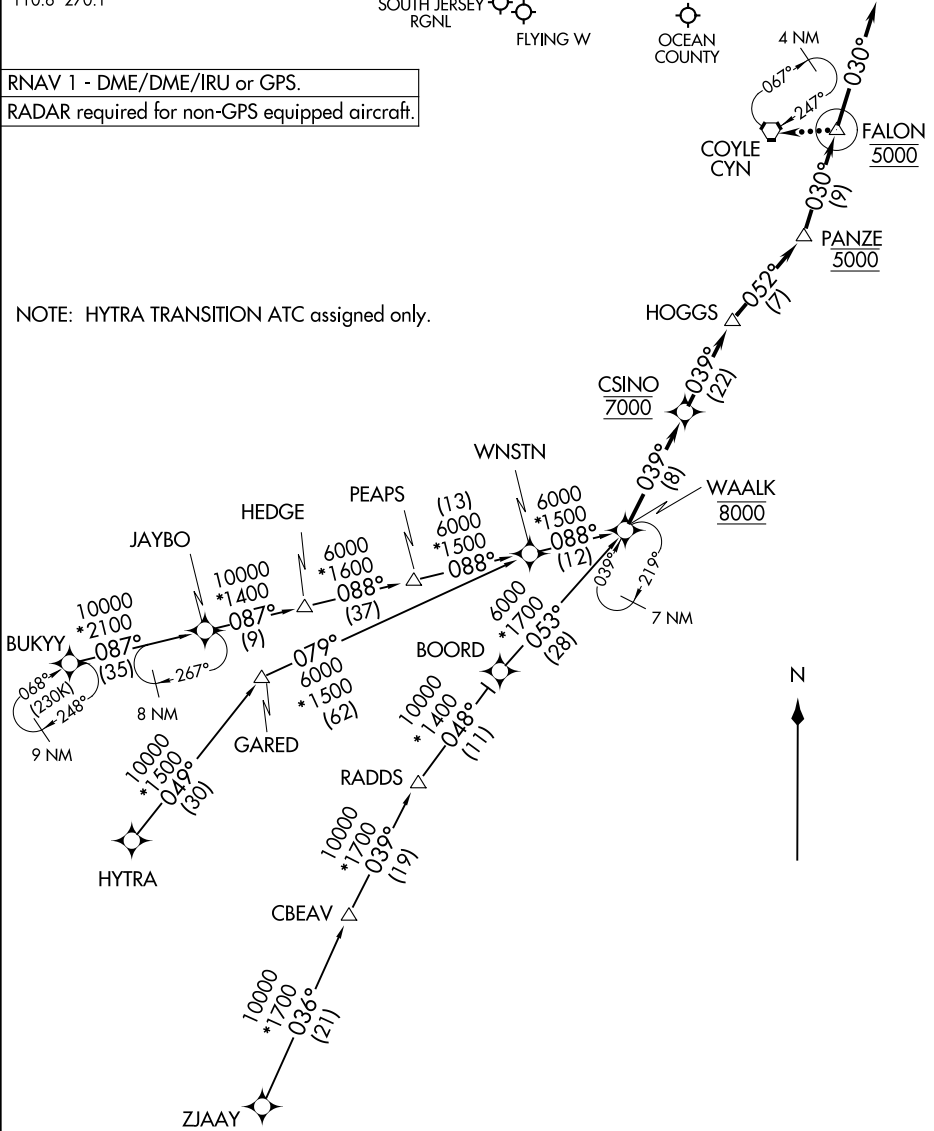

WAALK TWO ARRIVAL (RNAV)

TOMS RIVER, NEW JERSEY

ATLANTIC CITY APP CON
 124.6 327.125
 MC GUIRE APP CON
 126.475 363.8
 KNEL ATIS
 276.525
 KWRI ATIS
 110.6 270.1

RNAV 1 - DME/DME/IRU or GPS.
 RADAR required for non-GPS equipped aircraft.

NOTE: HYTRA TRANSITION ATC assigned only.

NE-2, 27 JAN 2022 to 24 FEB 2022

NE-2, 27 JAN 2022 to 24 FEB 2022

(NARRATIVE ON FOLLOWING PAGE)

NOTE: Chart not to scale.

WAALK TWO ARRIVAL (RNAV)

TOMS RIVER, NEW JERSEY