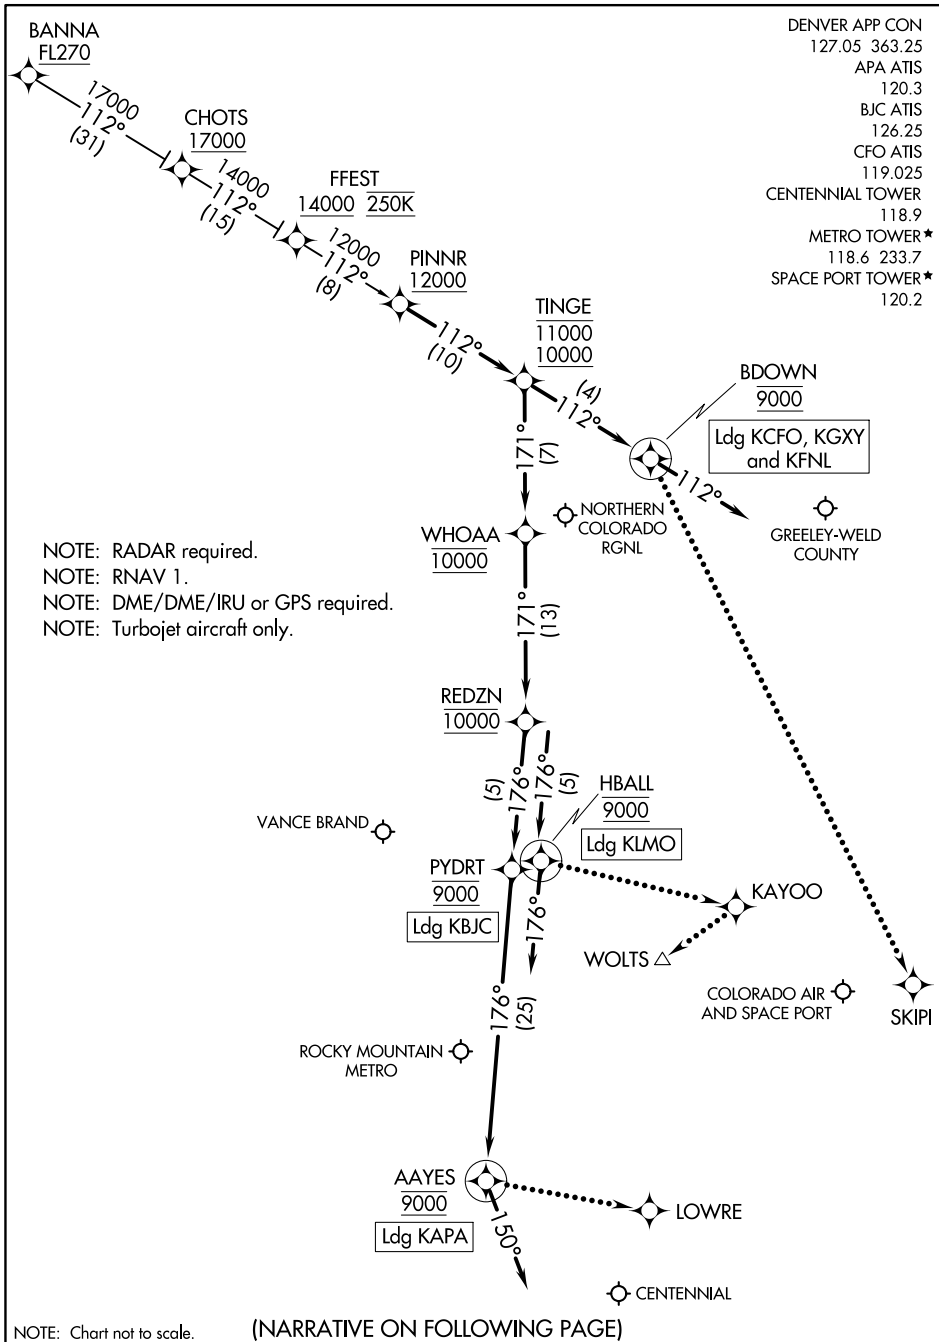

PINNR THREE ARRIVAL(RNAV)

AL-5715 (FAA)

DENVER, COLORADO

- DENVER APP CON 127.05 363.25
- APA ATIS 120.3
- BJC ATIS 126.25
- CFO ATIS 119.025
- CENTENNIAL TOWER 118.9
- METRO TOWER* 118.6 233.7
- SPACE PORT TOWER* 120.2

NOTE: RADAR required.
 NOTE: RNAV 1.
 NOTE: DME/DME/IRU or GPS required.
 NOTE: Turbojet aircraft only.

SW-1, 27 JAN 2022 to 24 FEB 2022

SW-1, 27 JAN 2022 to 24 FEB 2022

NOTE: Chart not to scale.

(NARRATIVE ON FOLLOWING PAGE)

PINNR THREE ARRIVAL(RNAV)

DENVER, COLORADO