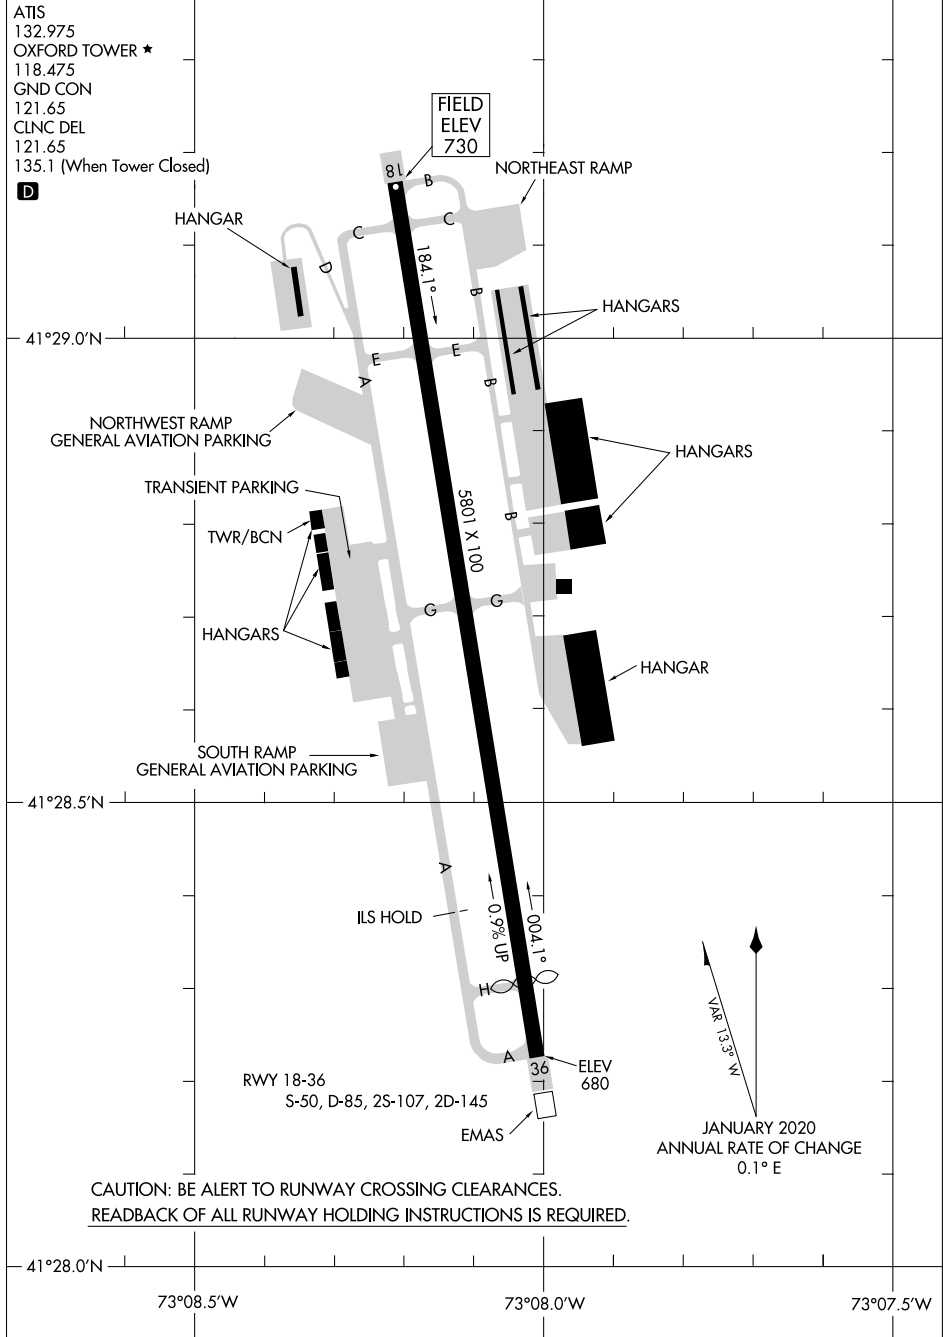

AIRPORT DIAGRAM

AL-5785 (FAA)

WATERBURY-OXFORD (OXC)
OXFORD, CONNECTICUT

NE-1, 27 JAN 2022 to 24 FEB 2022

NE-1, 27 JAN 2022 to 24 FEB 2022

AIRPORT DIAGRAM

OXFORD, CONNECTICUT
WATERBURY-OXFORD (OXC)