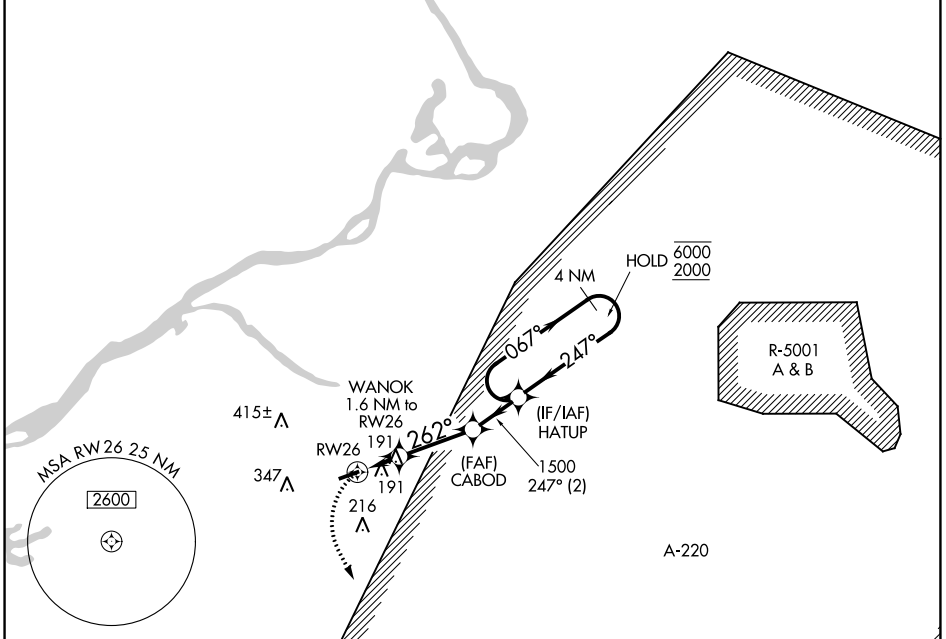

APP CRS	Rwy Idg	3881
262°	TDZE	53
	Apt Elev	53

RNAV (GPS) RWY 26

SOUTH JERSEY RGNL (V.A.Y)

RNP APCH.				MISSED APPROACH: Climbing left turn to 2000 direct INNEZ and hold.	
ASOS	MC GUIRE APP CON	GCO	UNICOM	123.3 0	
119.325	126.475 363.8	121.725	122.8 (CTAF)		

ELEV	53	TDZE	53
------	----	------	----

CATEGORY	A	B	C	D
LNNAV MDA	480-1	427 (500-1)	NA	
CIRCLING	520-1	540-1	NA	
	467 (500-1)	487 (500-1)		

NE-2, 27 JAN 2022 to 24 FEB 2022

NE-2, 27 JAN 2022 to 24 FEB 2022