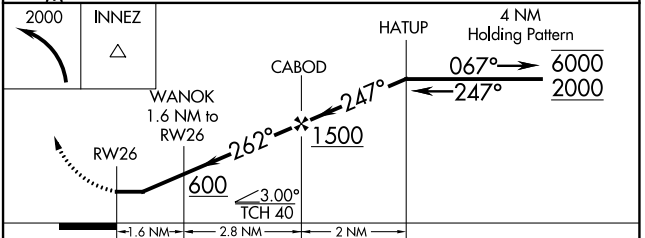

CATEGORY	A	B	C	D
LNNAV MDA	480-1	427 (500-1)	NA	
CIRCLING	520-1	540-1	NA	
	467 (500-1)	487 (500-1)		

NE-2, 27 JAN 2022 to 24 FEB 2022

NE-2, 27 JAN 2022 to 24 FEB 2022