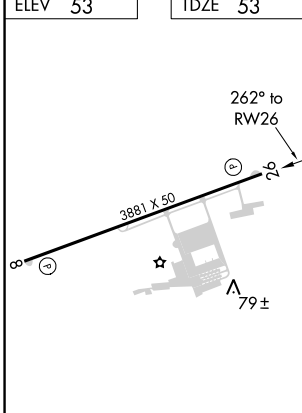

CATEGORY	A	B	C	D
LNNAV MDA	480-1	427 (500-1)	NA	
CIRCLING	520-1	540-1	NA	
	467 (500-1)	487 (500-1)		

NE-2, 27 JAN 2022 to 24 FEB 2022

NE-2, 27 JAN 2022 to 24 FEB 2022