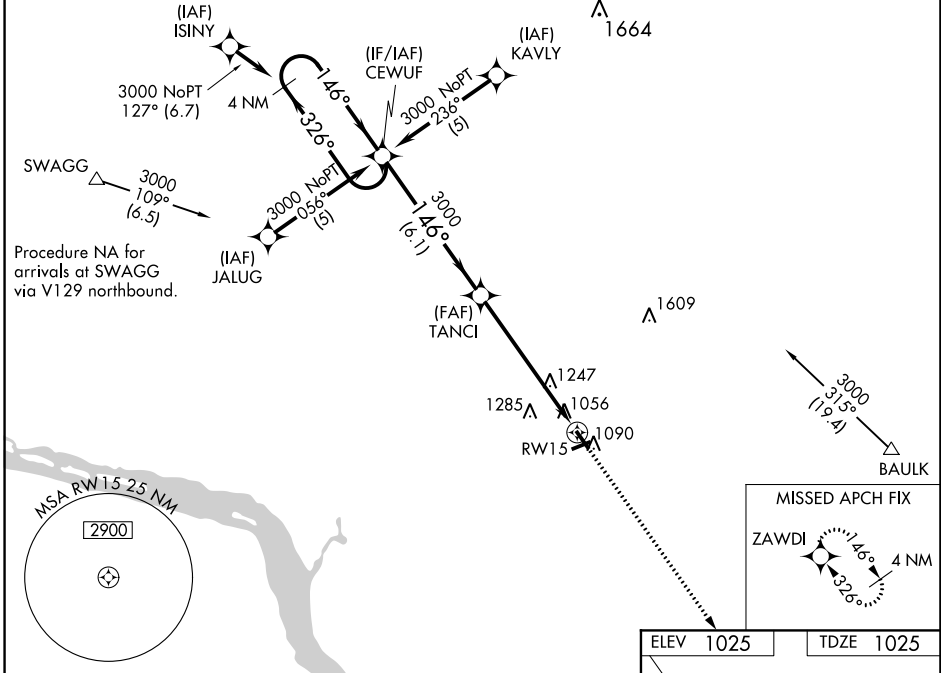

WAAS CH 42615 W15A	APP CRS 146°	Rwy Idg TDZE Apt Elev	3999 1025 1025
----------------------------------------	------------------------	-----------------------------	-------------------------------------------

RNAV (GPS) RWY 15

PLATTEVILLE MUNI (PVB)

⚠ For uncompensated Baro-VNAV systems, LNAV/VNAV NA below -17°C (2°F) or above 54°C (130°F).
⚠ DME/DME RNP-0.3 NA. When local altimeter setting not received, use Dubuque altimeter setting and increase LPV DA to 1331 feet; increase LNAV/VNAV DA to 1394 feet and all Cats visibilities ¼ SM; increase all MDAs 60 feet, increase LNAV and Circling Cat C visibility ¼ SM. Baro-VNAV and VDP NA when using Dubuque altimeter setting.

MISSED APPROACH: Climb to 3000 direct ZAWDI and hold.

AWOS-3 120.575	CHICAGO CENTER 133.95 281.4	UNICOM 122.7 (CTAF) 0
--------------------------	---------------------------------------	---------------------------------

CATEGORY	A	B	C	D
LPV DA		1275-1 250 (300-1)		NA
LNAV/VNAV DA		1338-1 313 (400-1)		NA
LNAV MDA	1500-1	475 (500-1)	1500-1¼ 475 (500-1¼)	NA
CIRCLING	1500-1 475 (500-1)	1600-1 575 (600-1)	1600-1½ 575 (600-1½)	NA