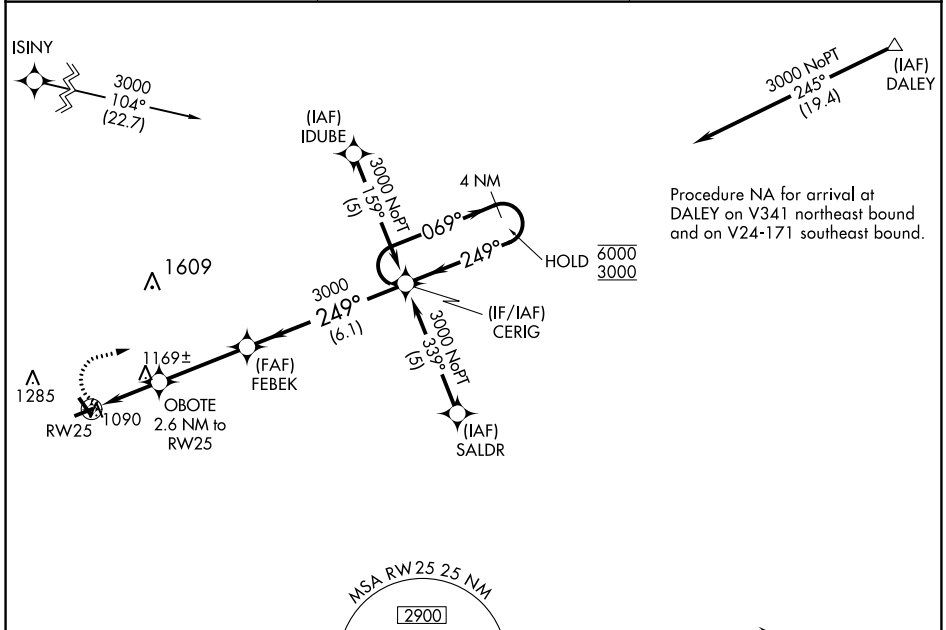

APP CRS	Rwy Idg	<b>3599</b>
<b>249°</b>	TDZE	<b>1022</b>
	Apt Elev	<b>1025</b>

# RNAV (GPS) RWY 25

PLATTEVILLE MUNI (PVB)

RNP APCH.		MISSED APPROACH: Climbing right turn to 3000 direct CERIG and hold.
AWOS-3 <b>120.575</b>	CHICAGO CENTER <b>133.95 281.4</b>	UNICOM <b>122.7 (CTAF) 0</b>

CATEGORY	A	B	C	D
LNAV MDA	1440-1	418 (500-1)	1440-1¼ 418 (500-1¼)	NA
CIRCLING	1460-1 435 (500-1)	1600-1 575 (600-1)	1600-1½ 575 (600-1½)	NA

EC-3, 27 JAN 2022 to 24 FEB 2022

EC-3, 27 JAN 2022 to 24 FEB 2022