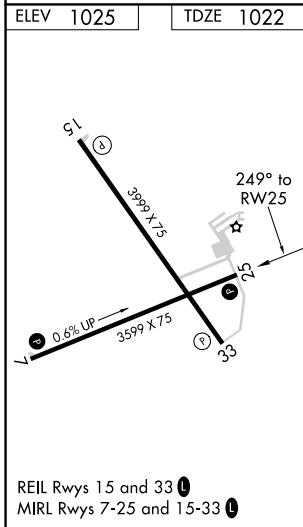

APP CRS	Rwy Idg	<b>3599</b>
<b>249°</b>	TDZE	<b>1022</b>
	Apt Elev	<b>1025</b>

# RNAV (GPS) RWY 25

PLATTEVILLE MUNI (PVB)

RNP APCH.		MISSED APPROACH: Climbing right turn to 3000 direct CERIG and hold.
AWOS-3 <b>120.575</b>	CHICAGO CENTER <b>133.95 281.4</b>	UNICOM <b>122.7 (CTAF) 0</b>